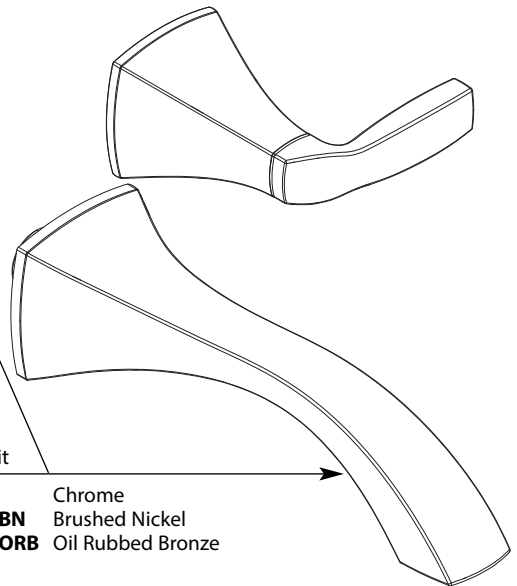

Buy it for looks. Buy it for life.®

Illustrated Parts

■ Order by Part Number

■ Use with 9700 & 9400 valves

VOSS™		
Two-Handle Wall Mount Faucet		
MODEL	HANDLE TYPE	FINISH
T6906	Lever	Chrome
T6906ORB	Lever	Oil Rubbed Bronze
T6906BN	Lever	Brushed Nickel

Handle Adapter Kit (for 9700 valve)

197003

Handle Adapter Kit (for 9400 valve)

139769

Stem Extensions (for 9700 valve)

197004

Handle Kit

161909 Chrome
161909BN Brushed Nickel
161909ORB Oil Rubbed Bronze

Spout Kit

163053 Chrome
163053BN Brushed Nickel
163053ORB Oil Rubbed Bronze

Aerator Kit (Includes Tool)

180158 1.2gpm
137401 1.5gpm

Optional: Red & Blue Temp. Ind. Rings

161956 For Oil Rubbed Bronze
129707 For Chrome & Brushed Nickel