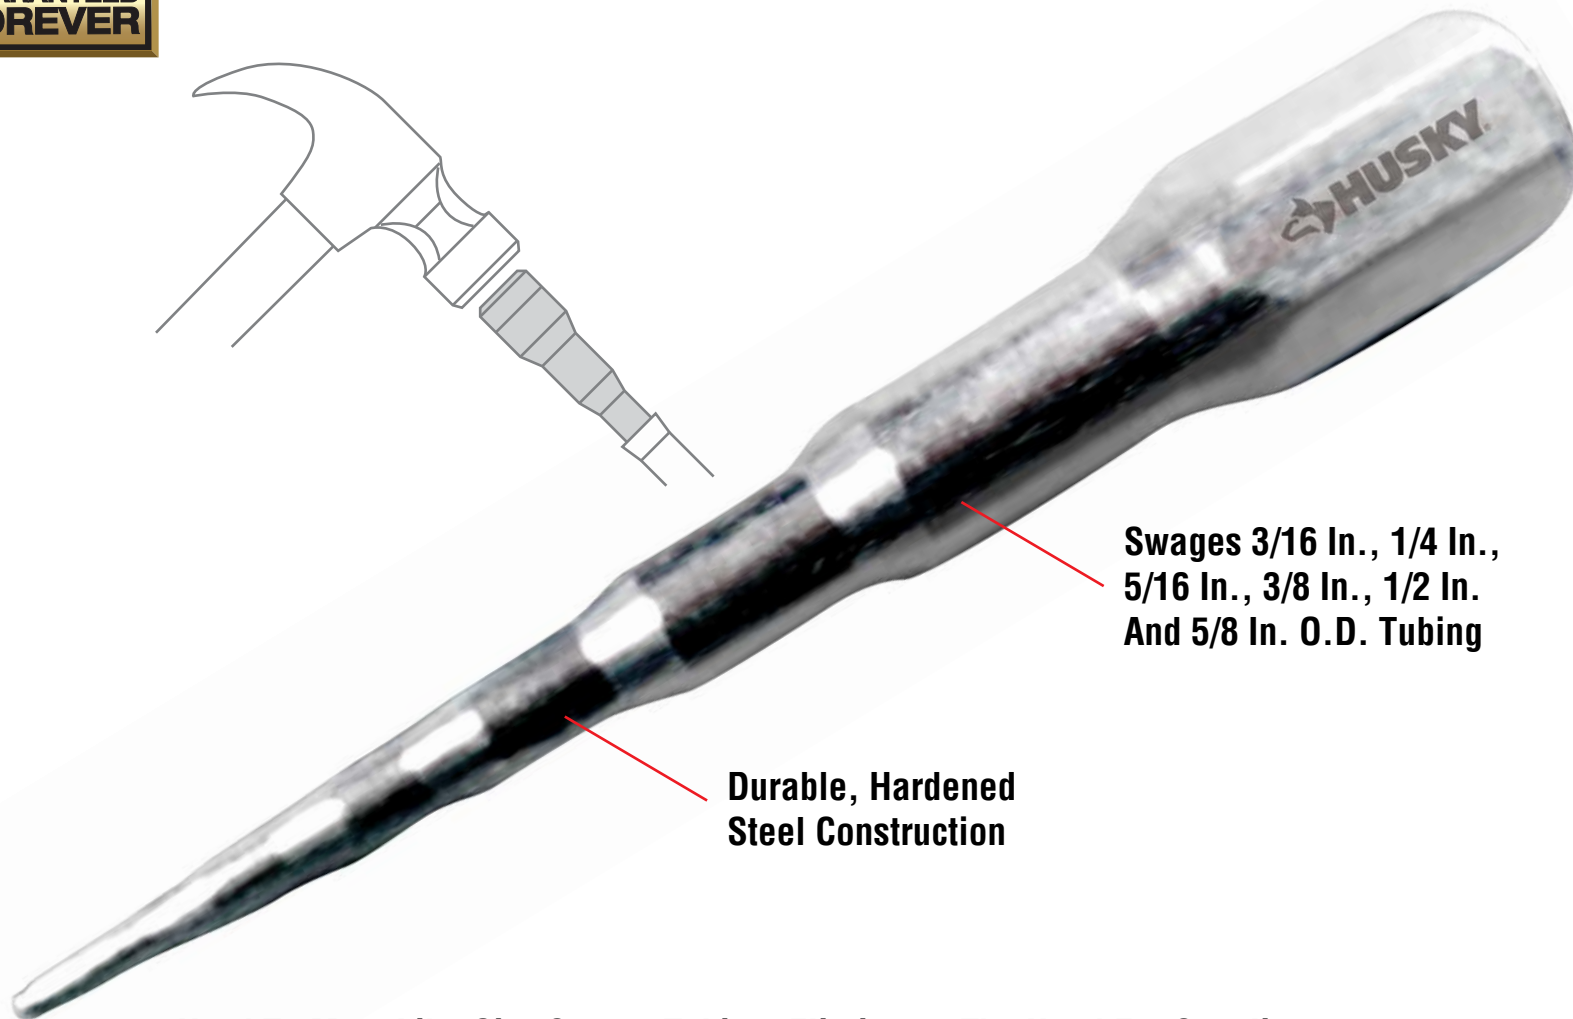

ITEM #: 80-538-111
NAME : SWAGING TOOL

**GUARANTEED
FOREVER**

**Swages 3/16 In., 1/4 In.,
5/16 In., 3/8 In., 1/2 In.
And 5/8 In. O.D. Tubing**

**Durable, Hardened
Steel Construction**

- **Used To Mate Like-Size Copper Tubing, Eliminates The Need For Couplings**
- **Swages 3/16 In., 1/4 In., 5/16 In., 3/8 In., 1/2 In. And 5/8 In. O.D. Tubing**
- **Requires Hammer For Use**
- **Durable, Hardened Steel Construction**
- **Easy To Use**

HUSKY
SWAGING TOOL

**GUARANTEED
FOREVER**
Garantia permanente

- **Used to mate like-size copper tubing, eliminates the need for couplings**
- **Swages 3/16 in., 1/4 in., 5/16 in., 3/8 in., 1/2 in. and 5/8 in. O.D. tubing**
- **Requires hammer for use**
- **Durable, hardened steel construction**