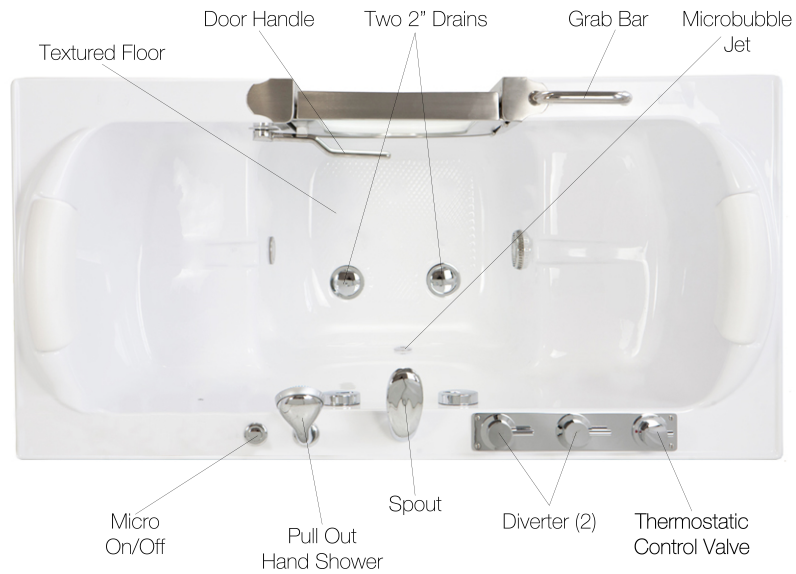

Approx. Drain Time: +/- 2 minutes (unoccupied bathtub) at ideal home plumbing conditions*

Approx. Fill Time: +/- 14 minutes (unoccupied bathtub) based on in-house water pressure*

Included Features:

1. Tub Shell - Acrylic Tub Shell:
 - High quality cast acrylic
 - Excellent color uniformity
 - High Gloss White Finish
 - Gel Coat Fiberglass (reinforced)
2. Stainless Steel Frame
3. Low threshold step in 9.5" with the option to lower to 6.5"
4. Seat Width: 20.25"
5. Seven (7) adjustable heavy duty leveling legs for stainless steel frame support
6. Stainless steel and tempered glass door, door frame and door seal gasket
7. Two (2) removable rubber back support (white)
8. Two (2) front, one (1) toe kick and one (1) side removable access panels
9. Microbubble Therapy System
 - 1HM Pump
 - Pressure Vessel
 - Air Switch and one (1) jet
 - Agitator Valve

10. Five-Piece Ella Faucet Brass Set with Chrome Finish
 - Thermostatic control valve
 - Designer spout
 - Two (2) 2-way diverters with handles
 - Pull out, hand held, chrome plated shower with 5 ft. retractable stainless steel braided hose

11. Heated seats and backrests

Plumbing:

- Two (2) x 2" floor drains with 2 overflows and 2 stainless steel cable operated openers with extension handles
- Two (2) PVC 2" drain elbows with 2" opening

Warranty:

Companion Two Seat Microbubble+Heat Massage Walk In Bathtub

Removable toe kick panel allows for lowering the Ella Deluxe walk in bathtub

Panel On

Panel Off

Lowered Threshold

Baseboard On
(not supplied)

Companion Two Seat Microbubble+Heat Massage Walk In Bathtub