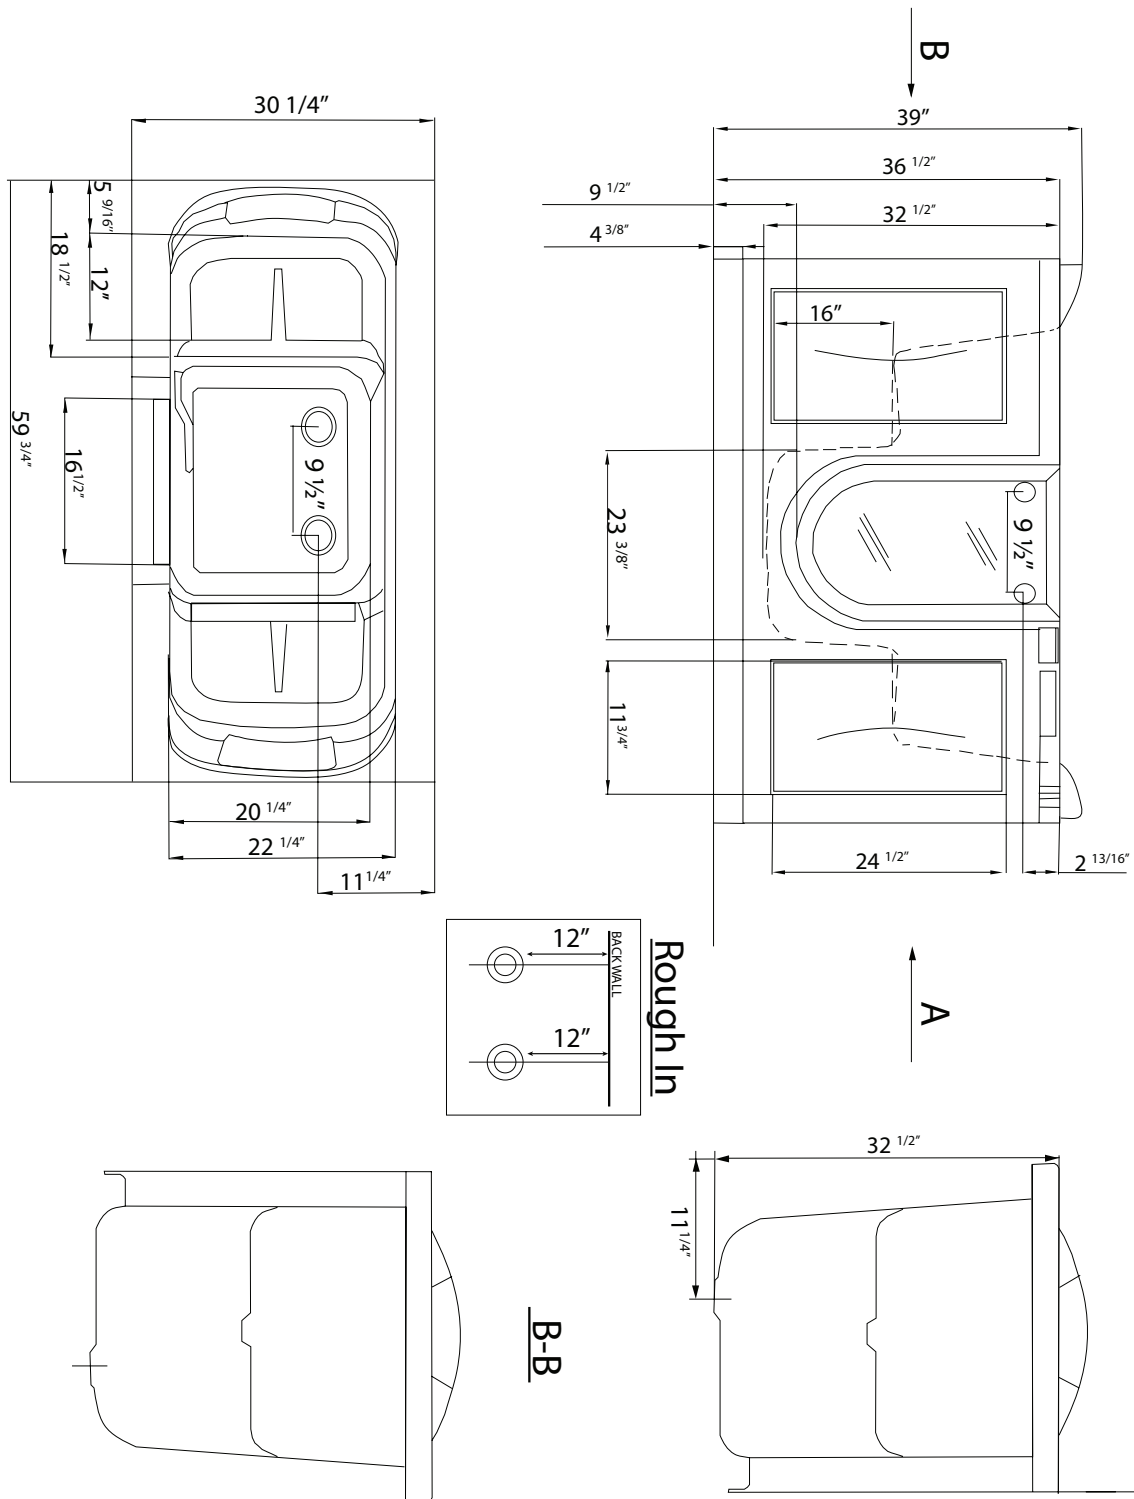

Companion Two Seat Microbubble+Heat Massage Walk In Bathtub

MH3085 Center Drain Only

Actual Size: 30.25" W x 59.75" L x 38" H
Shipping Size: 35" W x 65" L x 45" H
Shipping Weight: 320 lbs.
Net Weight: 220 lbs.
Water Capacity: 95 gal. US (unoccupied)
45-65 gal. US (occupied)

Approx. Drain Time: +/- 2 minutes (unoccupied bathtub) at ideal home plumbing conditions*

Approx. Fill Time: +/- 14 minutes (unoccupied bathtub) based on in-house water pressure*

Included Features:

1. Tub Shell - Acrylic Tub Shell:
 - High quality cast acrylic
 - Excellent color uniformity
 - High Gloss White Finish
 - Gel Coat Fiberglass (reinforced)
2. Stainless Steel Frame
3. Low threshold step in 9.5" with the option to lower to 6.5"
4. Seat Width: 20.25"
5. Seven (7) adjustable heavy duty leveling legs for stainless steel frame support
6. Stainless steel and tempered glass door, door frame and door seal gasket
7. Two (2) removable rubber back support (white)
8. Two (2) front, one (1) toe kick and one (1) side removable access panels
9. Microbubble Therapy System
 - 1HM Pump
 - Pressure Vessel
 - Air Switch and one (1) jet
 - Agitator Valve

10. Five-Piece Ella Faucet Brass Set with Chrome Finish
 - Thermostatic control valve
 - Designer spout
 - Two (2) 2-way diverters with handles
 - Pull out, hand held, chrome plated shower with 5 ft. retractable stainless steel braided hose

Companion Two Seat Microbubble+Heat Massage Walk In Bathtub

Removable toe kick panel allows for lowering the Ella Deluxe walk in bathtub

Panel On

Panel Off

Lowered Threshold

Baseboard On
(not supplied)

Companion Two Seat Microbubble+Heat Massage Walk In Bathtub