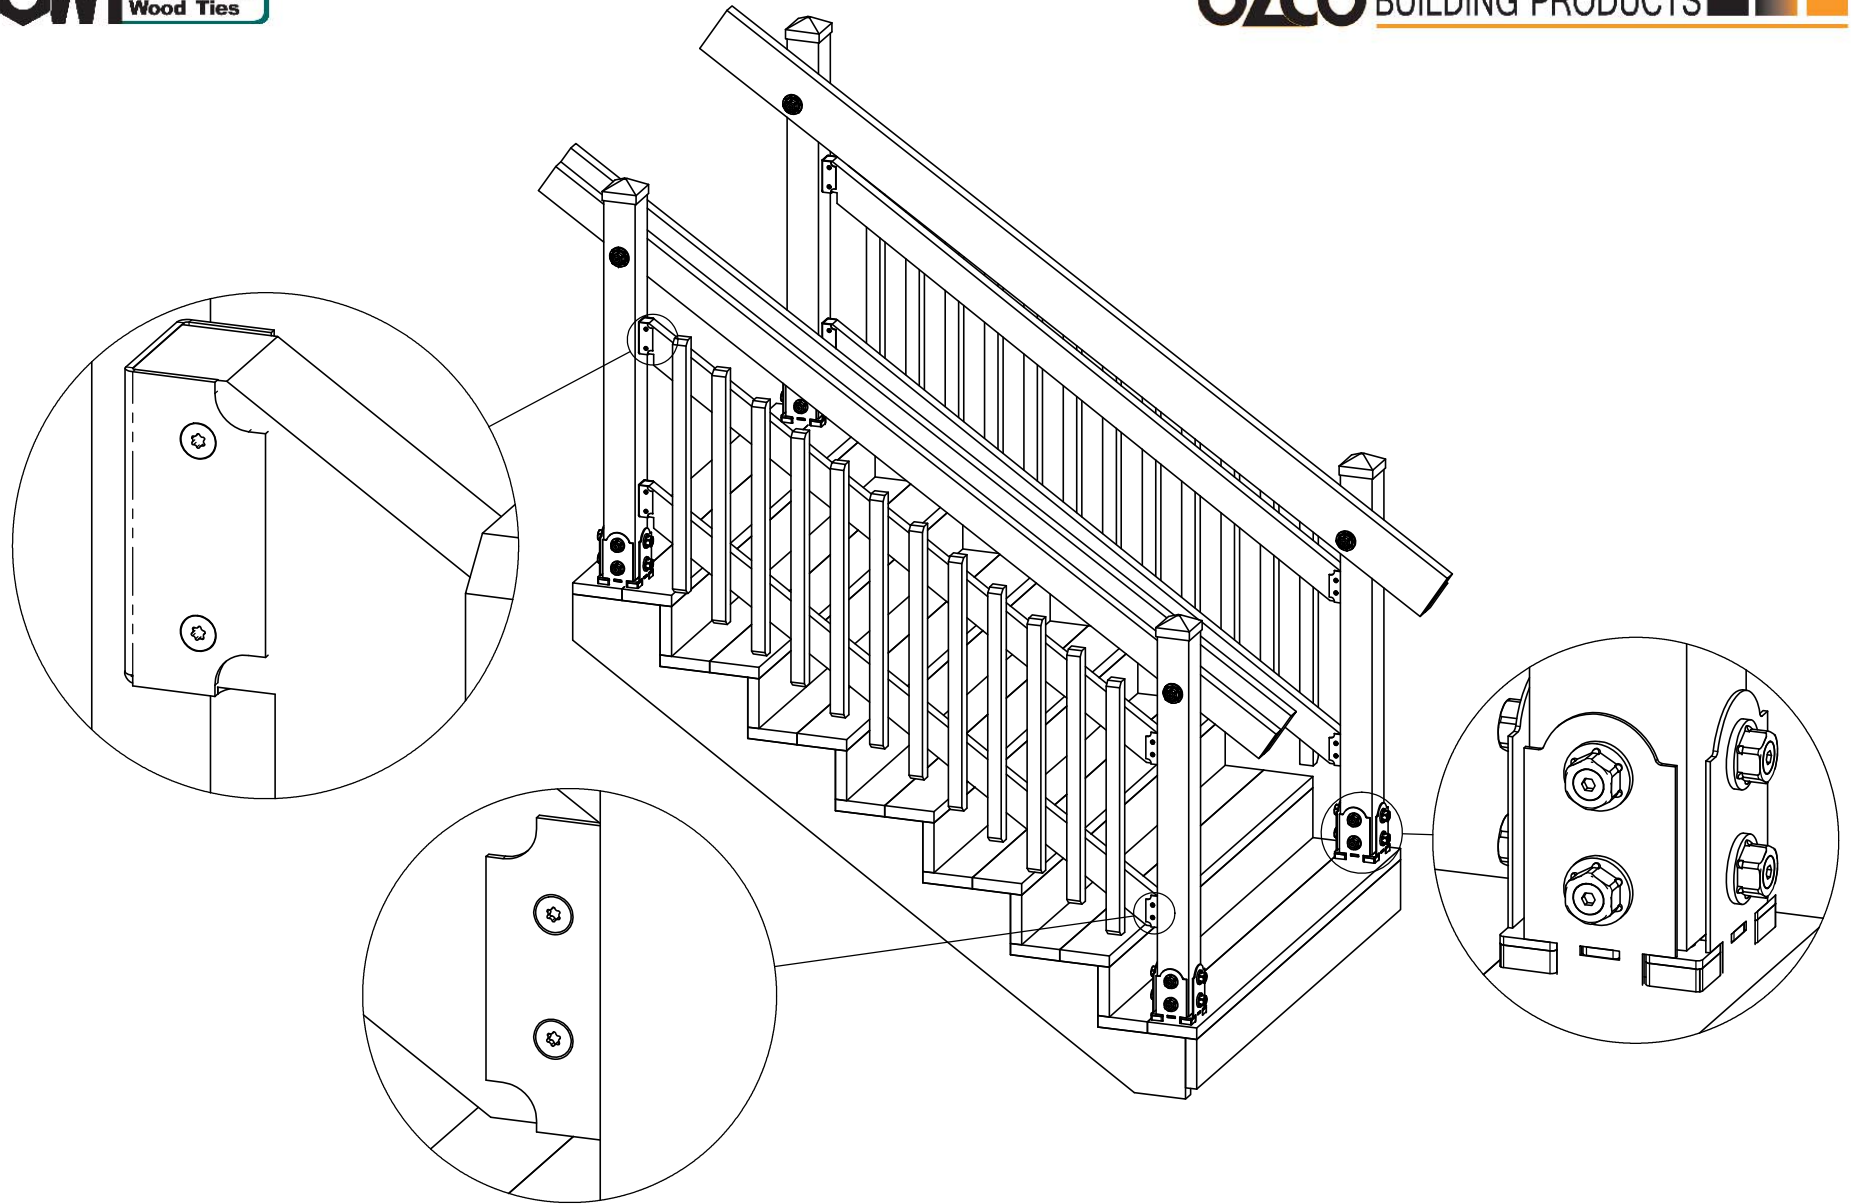

Stairs

Installation Instructions, Rail Saddles

Laredo Sunset 4x4 style shown