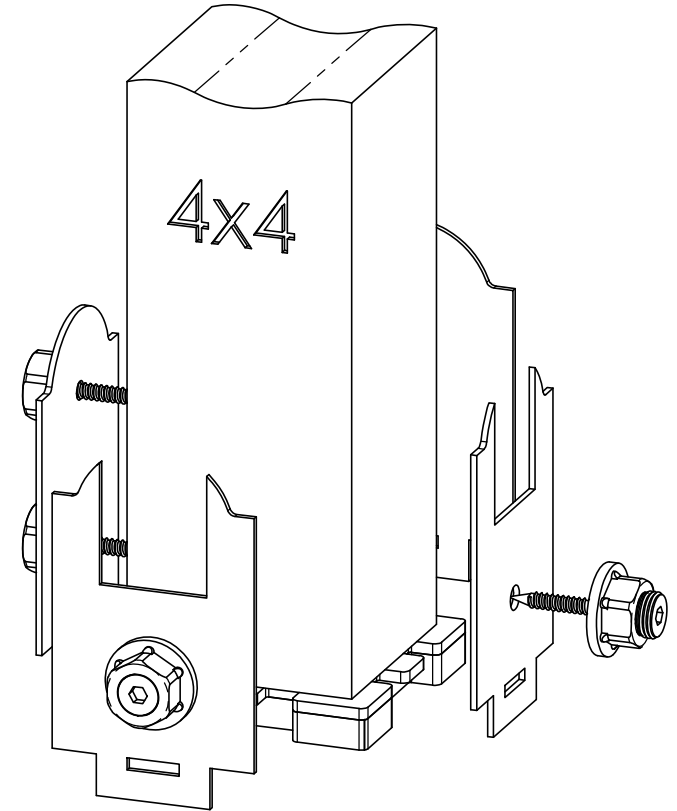

## step 1

Installation Instructions, Rail Saddles

Laredo Sunset 4x4 style shown

corner configuration

inline configuration