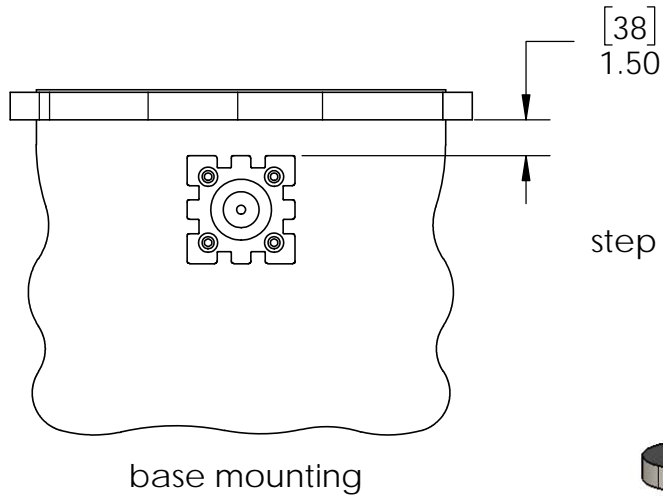

step 1

additional instructions

- center post as shown in previous steps
- install 1 compression plate with fasteners
- remove, reposition & reinstall post/compression plate as shown with **plate facing wall**
- complete assembly as shown

this procedure applies to all OZCO Post Bases & Post Anchors utilizing compression plates (56607 shown)

Special Instructions-mounting next to wall