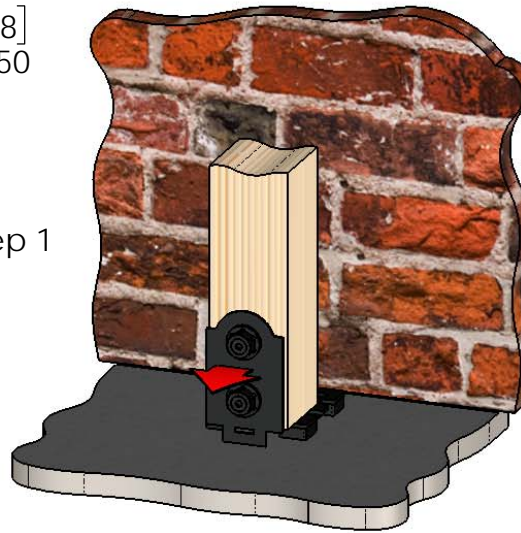

step 1

additional instructions

- center post as shown in previous steps
- install 1 compression plate with fasteners
- remove, reposition & reinstall post/compression plate as shown with **plate facing wall**
- complete assembly as shown

this procedure applies to all OZCO Post Bases & Post Anchors utilizing compression plates (56607 shown)

Special Instructions-mounting next to wall