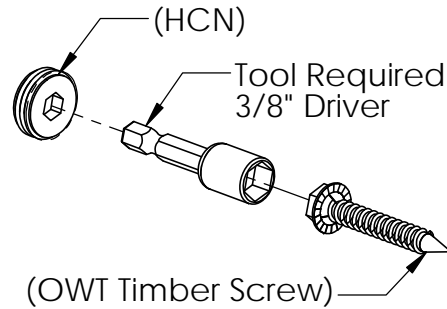

step 2 5XX30 & 5XX72

Installation Instructions, Rail Saddles