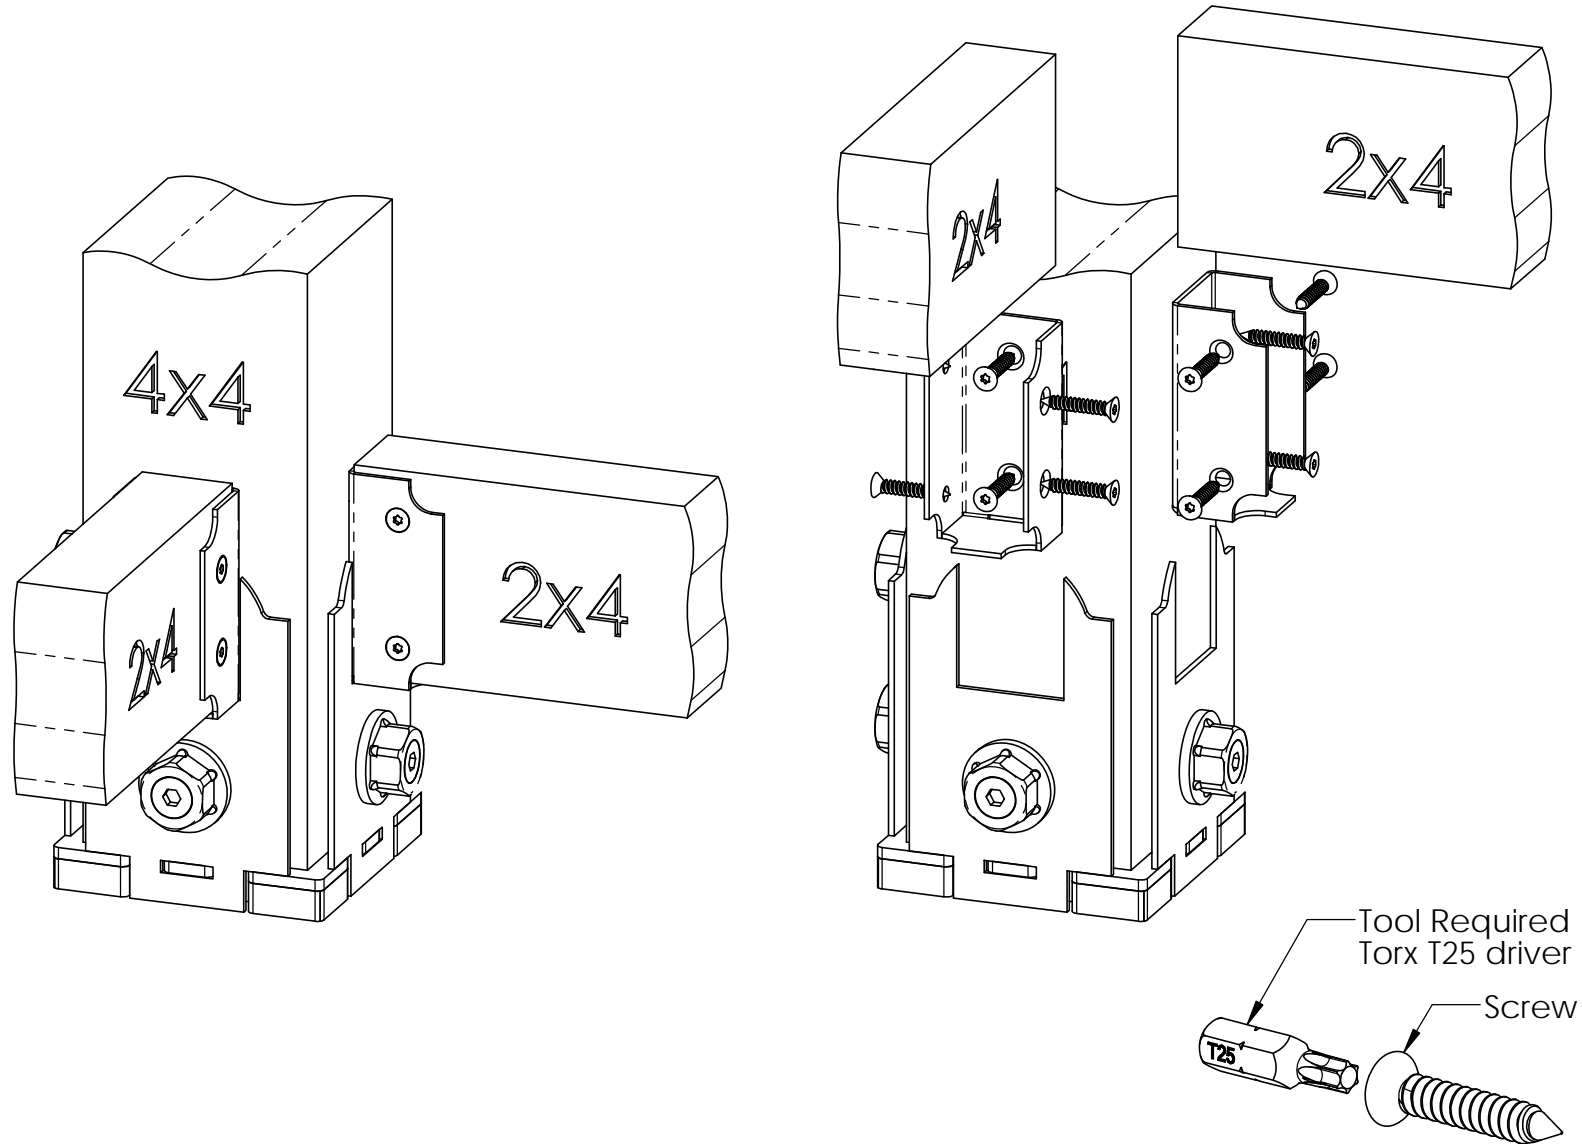

Laredo Sunset 4x4 style shown

step 3 5XX30 & 5XX72

Installation Instructions, Rail Saddles