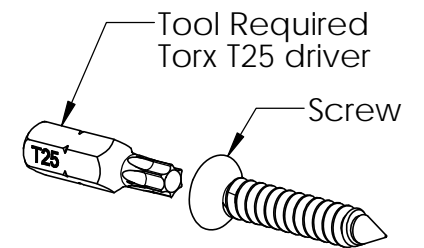

56641 installation

Installation Instructions, Rail Saddles