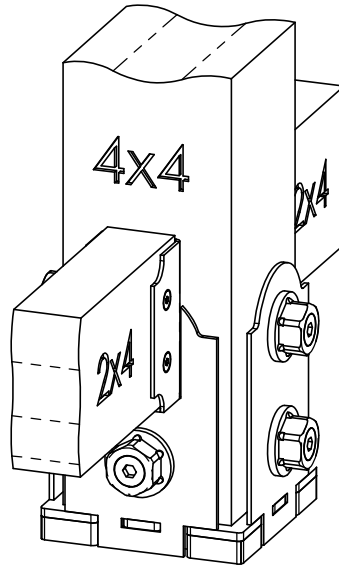

## step 1

Installation Instructions, Rail Saddles

Laredo Sunset 4x4 style shown

corner configuration

inline configuration