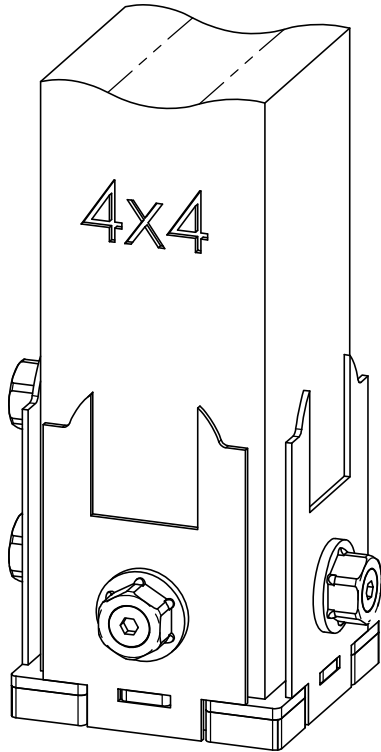

Laredo Sunset 4x4 style shown

corner configuration