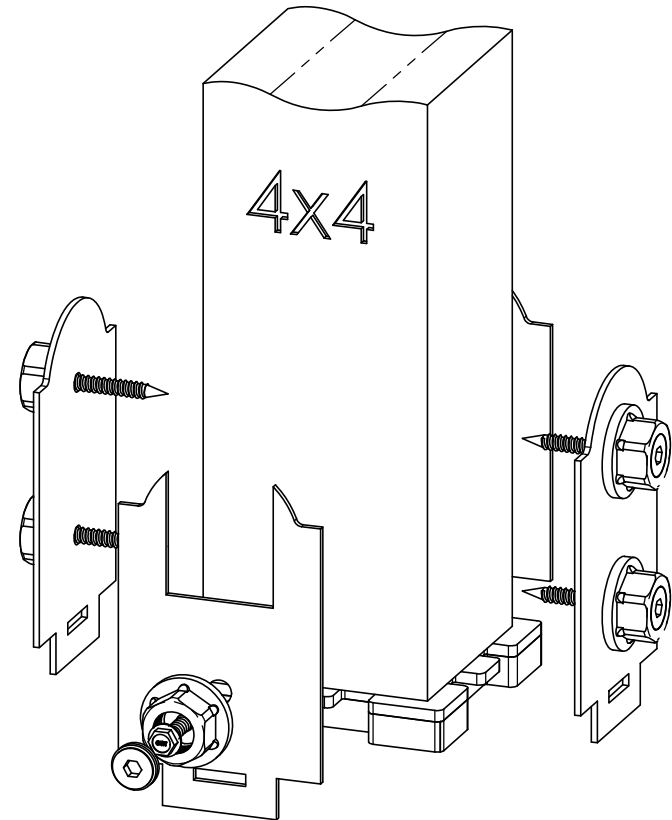

Laredo Sunset 4x4 style shown

step 2 5XX31 & 5XX71

Installation Instructions, Rail Saddles