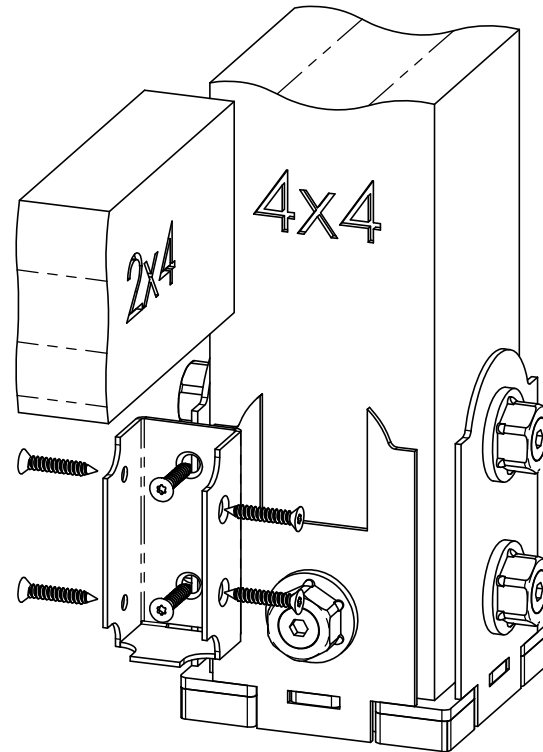

Laredo Sunset 4x4 style shown

step 3 5XX31 & 5XX71

Installation Instructions, Rail Saddles