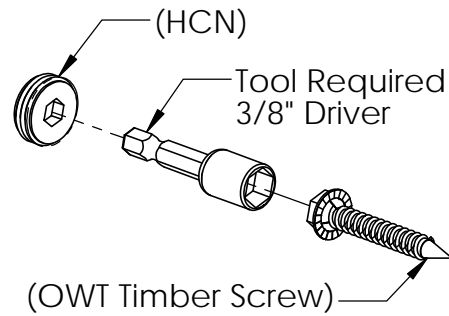

Laredo Sunset 4x4 style shown

step 2 5XX31 & 5XX71

Installation Instructions, Rail Saddles