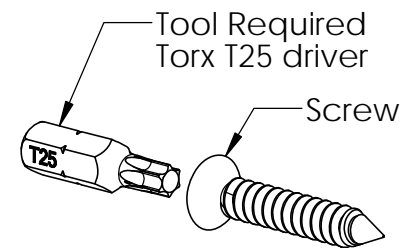

Laredo Sunset 4x4 style shown

step 3 5XX31 & 5XX71

Installation Instructions, Rail Saddles