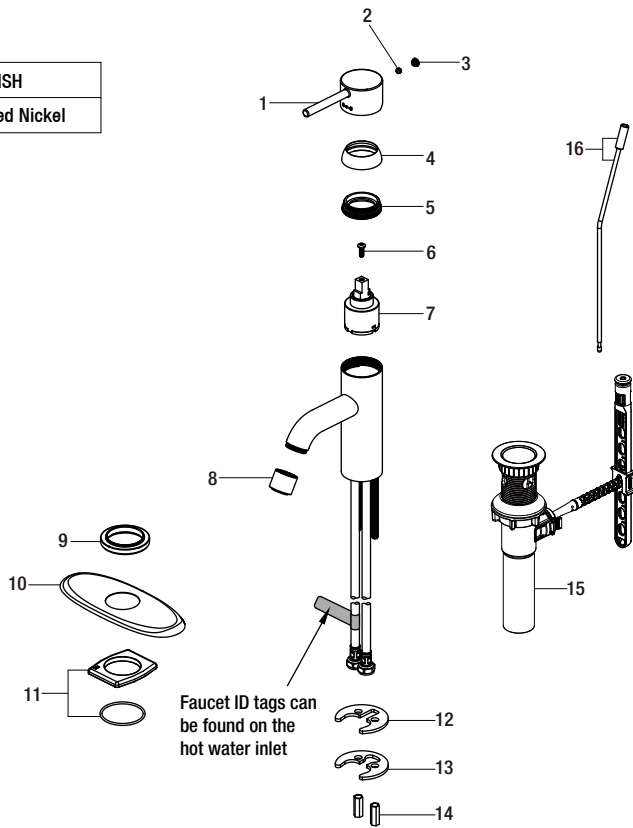

Replacement Parts List

Modern 4" 1 Hdl Bath Faucet

MODEL	Internet SKU #	FINISH
HD67732W-6004	301879814	Brushed Nickel

Many replacement parts can be purchased online or at your local store. Please use the table below to identify the part SKU number needed, go to HOMEDEPOT.COM, and check for online and store availability. If you can't find the part you are looking for, please call 1-855-HD-GLACIER.

Part	Description	Part #	Internet SKU #	Store SKU #
1	Handle	RP1346604		
2	Set Screw	RP50002		
3	Index	RP8039004		
4	Cap	RP8013204		
5	Bonnet Nut	RP70242		
6	Screw	RP50015		
7	Cartridge	RP20044	301158214	
8	Aerator	RP3024504		
9	Flange	RP8054804		

Part	Description	Part #	Internet SKU #	Store SKU #
10	Deck Plate	RP8054904		
11	Gasket	RP80550		
12	Rubber Washer	RP64008		
13	Metal Washer	RP64009		
14	Nut	RP56111		
15	ClickInstall™ drain assembly	RP4022804		
16	Lift rod	RP4023004		