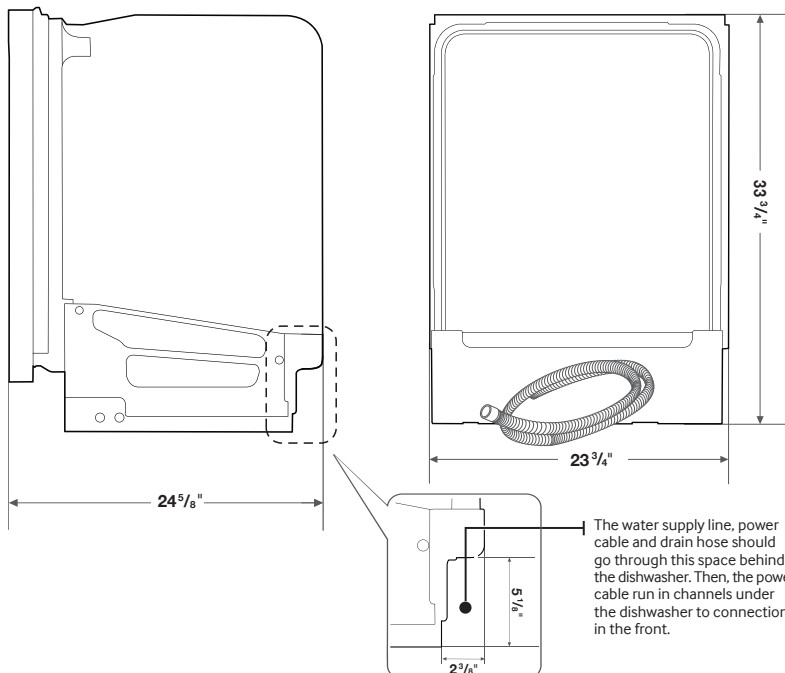

Warranty

One (1) Year All Parts and Labor
Five (5) Year Limited on Printed Circuit Board

Product Dimensions & Weight (WxHxD)

Dimensions: 23 3/4" x 33 3/4" x 24 5/8"

Weight: 66.1 lbs.

Shipping Dimensions & Weight (WxHxD)

Dimensions: 26 1/2" x 35" x 29 1/2"

Weight: 81.6 lbs.

Dimensions

Side View

Rear View

Color

Stainless Steel

White