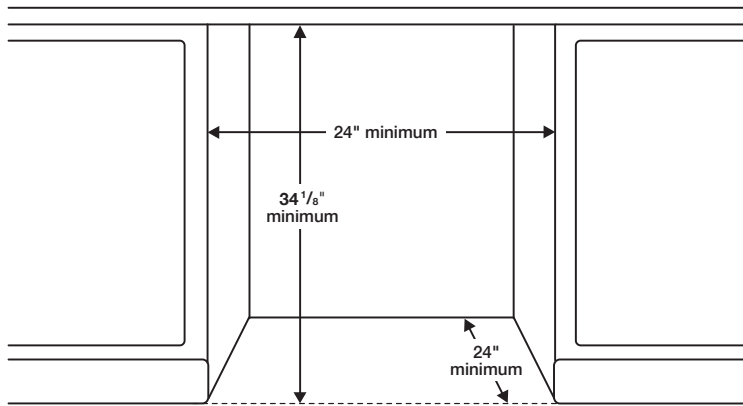

DW80N3030US

SAMSUNG

Samsung Dishwasher

Installation Specifications

Features

- 4 Wash Cycles: Auto, Normal, Heavy, Express 60
- 5 Options: Hi-Temp Wash, Sanitize (Anti-Bacterial-NSF), Delay Start, Control Lock, Heated Dry

Convenience

- Child Lock
- Digital Water Leakage Sensor
- Height-Adjustable Upper Rack
- Upper Rack: 2 Cup Shelves
- Silverware Basket

Warranty

One (1) Year All Parts and Labor
Five (5) Year Limited on Printed Circuit Board

Product Dimensions & Weight (WxHxD)

Dimensions: 23 3/4" x 33 3/4" x 24 5/8"

Weight: 66.1 lbs.

Shipping Dimensions & Weight (WxHxD)

Dimensions: 26 1/2" x 35" x 29 1/2"

Weight: 81.6 lbs.