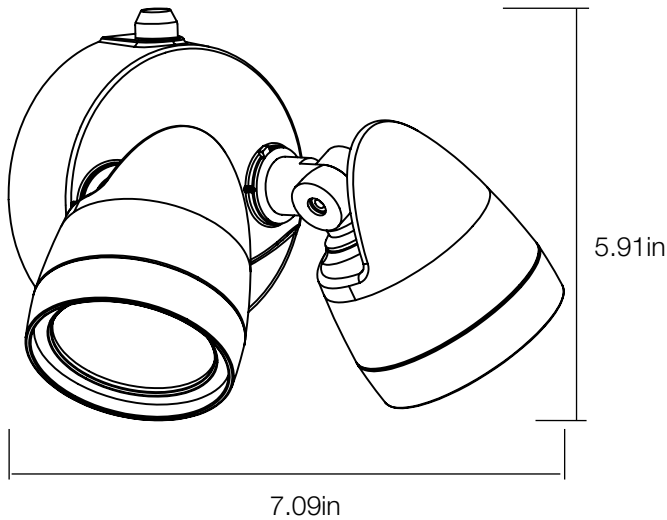

PRODUCT SPECIFICATIONS

2400 Lumen Double Head Security Light with Lumen Boost (Bronze/White)

BRONZE
51405141
SKU# TBD

WHITE
51405142
SKU# TBD

SPECIFICATIONS	BRONZE	WHITE
Model Number	51405141	51405142
SKU	TBD	TBD
OSMID	TBD	TBD
Power	28 W	
AC Voltage, Frequency	120V, 60 Hz	
Color Temp (nom.)	4000K	
Operation Temp	-40°F ~ 113°F	
CRI	80	
Lumen Output (min.)	1200 / 2400 lm	
Dimming	NO	
Lifetime Rating	L70/50000Hrs	
Efficacy	85.71 lm/watt	

APPLICATIONS

Suitable for Wet Locations

WALL MOUNT

PACKAGING	
Weight (±0.5 lb)	1.95 lbs
Size (L x W x H) (±0.1 in)	7.09in x 5.71in x 5.91in
Box Dimensions	8.11in x 5.91in x 6.93in
Gross Weight	2.29 lbs
UPC	Bronze: 849489070452 White: 849489070483