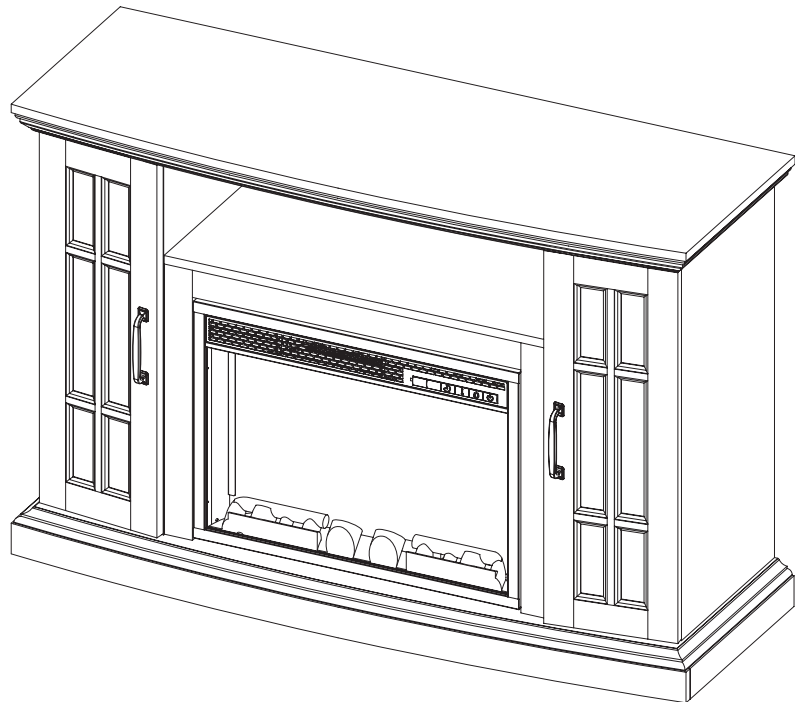

Item # 1003063516
1003063510
1003063513

HOME DECORATORS COLLECTION

Model # 239-118-165-Y
239-118-121-Y
239-118-48-Y

USE AND CARE GUIDE

EDENFIELD COLLECTION: ELECTRIC FIREPLACE MEDIA MANTEL

Before you begin >>>

FOR QUICK & EASY ASSEMBLY
FIND 3D INSTRUCTIONS
FOR THIS PRODUCT IN

BILT.
Intelligent Instructions

DOWNLOAD
THE FREE APP

Download on the
App Store

GET IT ON
Google Play

IMPORTANT INSTRUCTIONS

PLEASE READ THIS MANUAL BEFORE INSTALLING AND USING APPLIANCE

WARNING!

IF THE INFORMATION IN THIS MANUAL IS NOT FOLLOWED EXACTLY, AN ELECTRICAL SHOCK OR FIRE MAY RESULT
CAUSING PROPERTY DAMAGE, PERSONAL INJURY OR LOSS OF LIFE.

INSTALLER: Leave this manual with the appliance.
CONSUMER: Retain this manual for future reference.

Questions, problems, missing parts? Before returning to the store,
call Home Decorators Collection Customer Service
8 a.m. - 7 p.m., EST, Monday-Friday, 9 a.m. - 6 p.m., EST, Saturday

1-800-986-3460

HOMEDEPOT.COM/HOMEDECORATORS

THANK YOU

We appreciate the trust and confidence you have placed in Home Decorators Collection through the purchase of this Avondale Grove collection electric fireplace media mantel. We strive to continually create quality products designed to enhance your home. Visit us online to see our full line of products available for your home improvement needs. Thank you for choosing Home Decorators Collection!