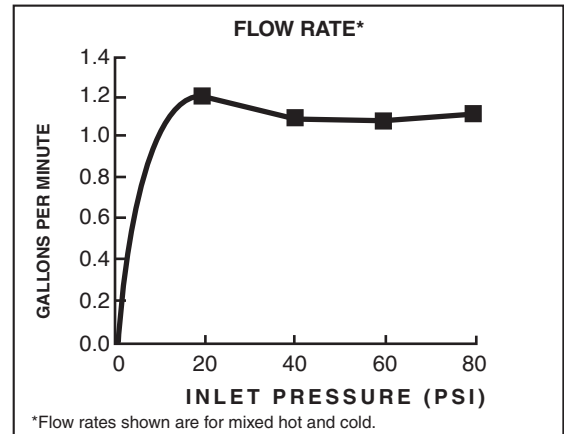

CODES AND STANDARDS

These products meet or exceed the following codes and standards:

- **ASME A112.18.1**
- **NSF 61/Section 9 and Annex G**
- **CSA B125.1**

Product Number	Description		Finish Options		
			Polished Chrome	Legacy Bronze	PVD Brushed Nickel
			002	278	295
7186.201	Fluent™ Two-handle Centerset with metal Speed Connect® pop-up drain. Metal lever handles.				
7186.203	Fluent™ Two-handle Centerset with non-metal Speed Connect® pop-up drain. Metal lever handles.			N/A	
7186.211	Fluent™ Two-handle Centerset with metal Speed Connect® pop-up drain. Metal lever handles with red & blue indicators				

N/A = Not Available

Meets the American Disabilities Act Guidelines and **ANSI A117.1** Requirements for the physically challenged.