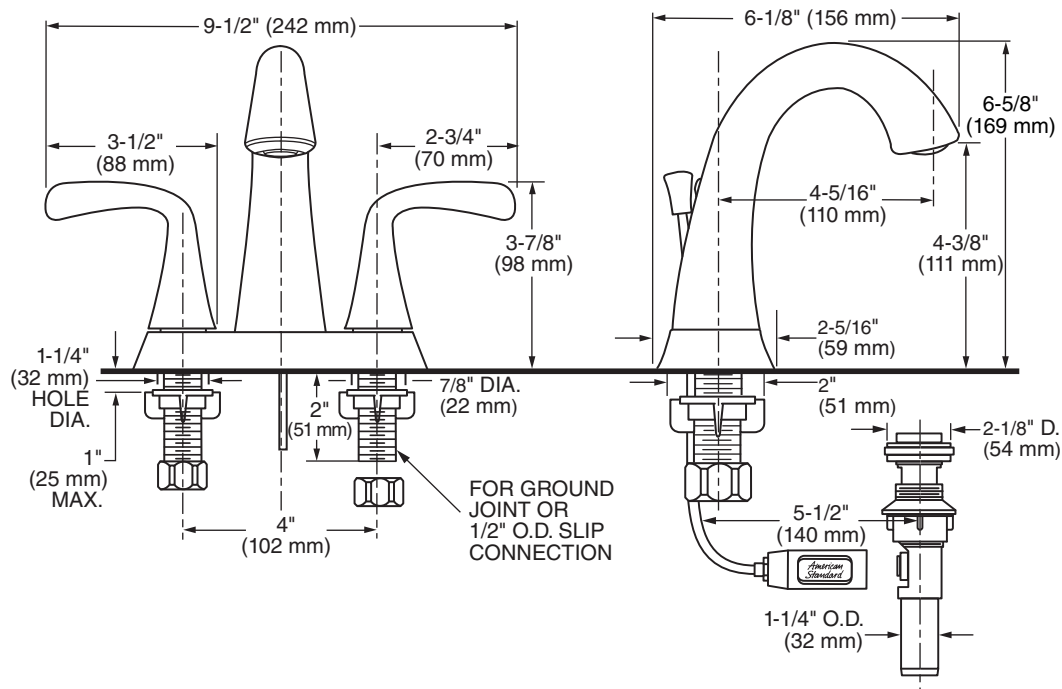

TWO-HANDLE CENTERSET LAVATORY FAUCET

MODEL NUMBER:

- ❑ **7186.201 Fluent Two-Handle Centerset**
Metal Speed Connect® pop-up drain. Metal lever handles.
- ❑ **7186.203 Fluent Two-Handle Centerset**
Non-Metal Speed Connect® pop-up drain. Metal lever handles.
- ❑ **7186.211 Fluent Two-Handle Centerset**
Metal Speed Connect® pop-up drain. Metal lever handles with red and blue indicators.

GENERAL DESCRIPTION:

Durable cast brass spout. 1/4 turn washerless ceramic disc valve cartridges. Metal lever handles. Handles available with optional red and blue indicators (7186.211). One-half inch brass male inlet shanks with brass supply nuts. 20 inch (500mm) long flexible stainless steel drain cable is pre-assembled to faucet body. Metal Speed Connect® drain body with 1-1/4 inch (32mm) tail piece (7186.201 & 7186.211). Non-metallic Speed Connect drain body with 1-1/4 inch (32mm) tail piece (7186.203) 1.2 gpm/4.5 L/min. maximum flow rate.

PRODUCT FEATURES:

- Brass Spout & Waterway:** Durable - Easy to clean. Ideal for prolonged contact with water.
- Ceramic Disc Valve Cartridge:** Assures a lifetime of smooth handle operation and drip-free performance.
- Exclusive Speed Connect Metal Drain:**
 - Fewer parts. Installs in less time.
 - No adjustments required - seals the first time, every time.
 - Flexible stainless steel cable - installs effortlessly in tight spaces.
- Lead Free:** Faucet contains ≤ 0.25% total lead content by weighted average.

SUGGESTED SPECIFICATION

4" centerset lavatory faucet shall feature cast brass spout. Shall also feature 1/4 turn washerless ceramic disc valve cartridges. Shall also feature a metal drain body with stainless steel cable actuation. Fitting shall be American Standard Model # 7186.