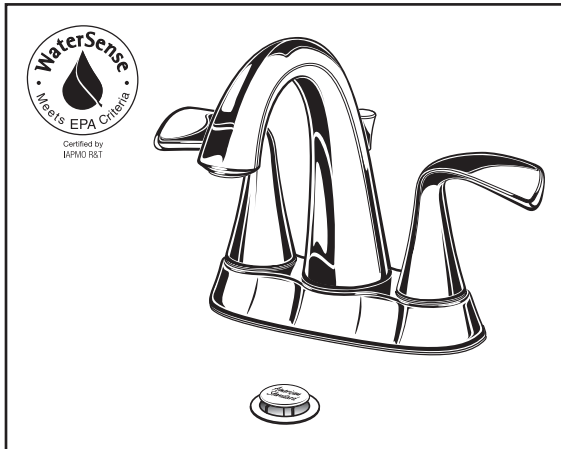

TWO-HANDLE CENTERSET LAVATORY FAUCET

MODEL NUMBER:

- ❑ **7186.201 Fluent Two-Handle Centerset**
Metal Speed Connect® pop-up drain. Metal lever handles.
- ❑ **7186.203 Fluent Two-Handle Centerset**
Non-Metal Speed Connect® pop-up drain. Metal lever handles.
- ❑ **7186.211 Fluent Two-Handle Centerset**
Metal Speed Connect® pop-up drain. Metal lever handles with red and blue indicators.

GENERAL DESCRIPTION:

Durable cast brass spout. 1/4 turn washerless ceramic disc valve cartridges. Metal lever handles. Handles available with optional red and blue indicators (7186.211). One-half inch brass male inlet shanks with brass supply nuts. 20 inch (500mm) long flexible stainless steel drain cable is pre-assembled to faucet body. Metal Speed Connect® drain body with 1-1/4 inch (32mm) tail piece (7186.201 & 7186.211). Non-metallic Speed Connect drain body with 1-1/4 inch (32mm) tail piece (7186.203) 1.2 gpm/4.5 L/min. maximum flow rate.

PRODUCT FEATURES:

- Brass Spout & Waterway:** Durable - Easy to clean. Ideal for prolonged contact with water.
- Ceramic Disc Valve Cartridge:** Assures a lifetime of smooth handle operation and drip-free performance.
- Exclusive Speed Connect Metal Drain:**
 - Fewer parts. Installs in less time.
 - No adjustments required - seals the first time, every time.
 - Flexible stainless steel cable - installs effortlessly in tight spaces.
- Lead Free:** Faucet contains ≤ 0.25% total lead content by weighted average.

SUGGESTED SPECIFICATION

4" centerset lavatory faucet shall feature cast brass spout. Shall also feature 1/4 turn washerless ceramic disc valve cartridges. Shall also feature a metal drain body with stainless steel cable actuation. Fitting shall be American Standard Model # 7186.