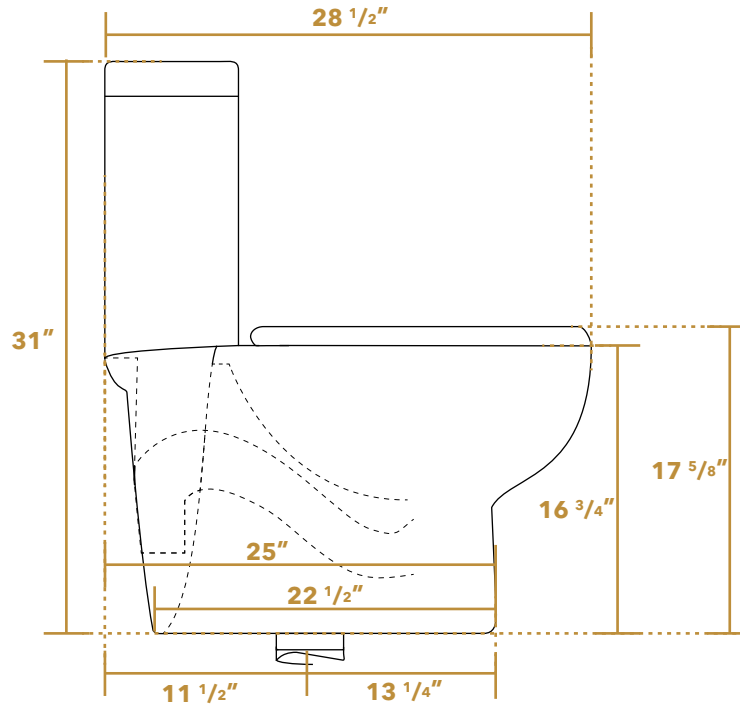

# WHMFL3364-EB

SIDE

TOP

FRONT

**LIVE WITH STYLE!**