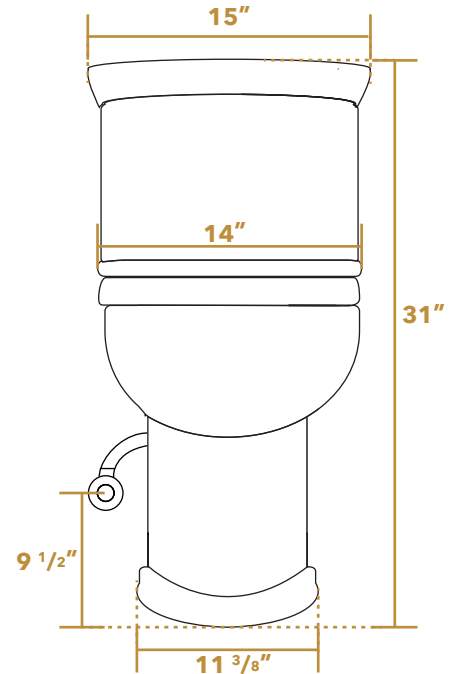

# WHMFL3364-EB

SIDE

TOP

FRONT

**LIVE WITH STYLE!**