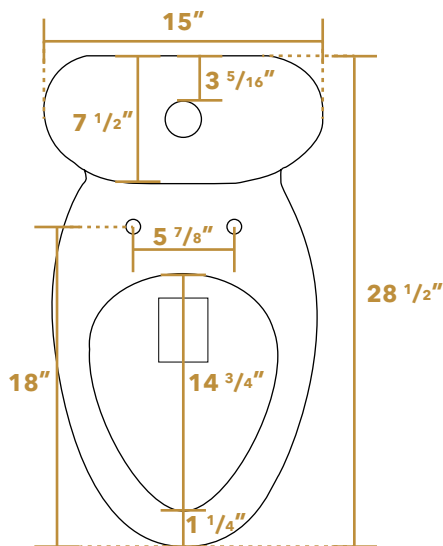

# WHMFL3364-EB

SIDE

TOP

FRONT

**LIVE WITH STYLE!**