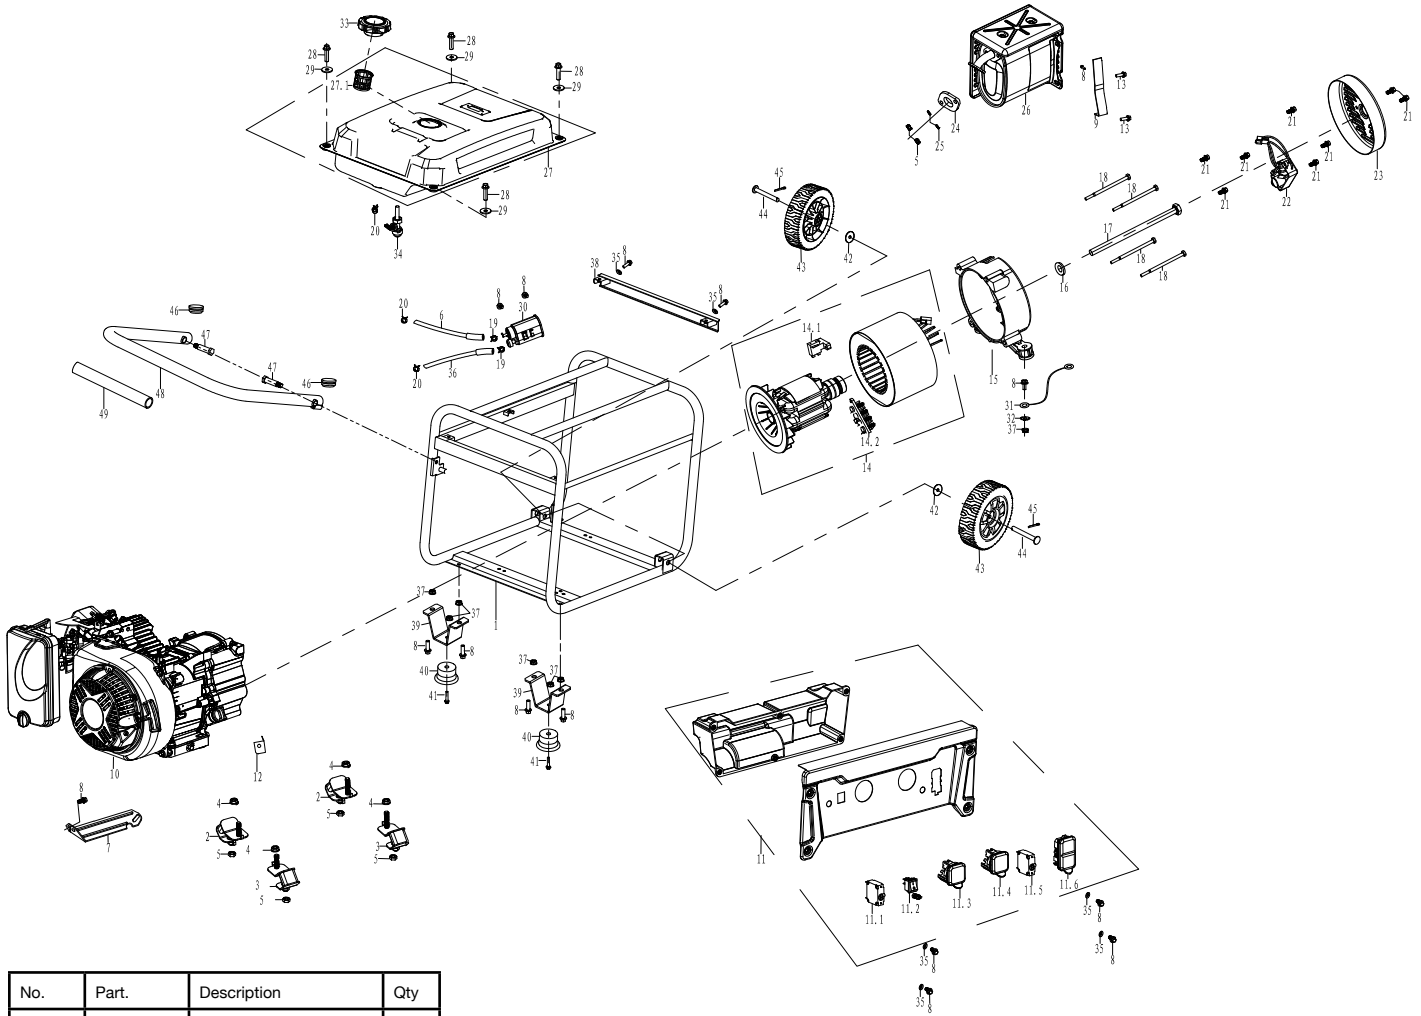

WGen3600 ENGINE VIEW

No.	Part.	Description	Qty
1	180556	Ball Bearing	2
2	180541	Oil Seal	2
3	180543	Drain Plug	2
4	180544	Drain Plug Seal	2
5	180546	Crankcase Cover	1
6	170502	Hose Clip	1
7	180548	Cylinder Head Assy	1
7.1	180526	Spark Plug	1
7.2	180555	Valve Cover Gasket	1
7.3	180554	Valve Cover	1
7.4	140515	M6 Stud	2
7.5	140516	Gasket	1

7.6	180571	M10X80 Stud	2
8	140512	Carburetor Assy	1
9	140518	Fuel Hose	1
10	140508	Hose Clamp	1
11	180549	Governor Arm	1
12	100548	M6 Nut	3
13	180545	Gasket	1
14	110503	M8X30	6
15	180547	Cylinder Head Gasket	1
16	180533	Heat Shield	1
17	120505	M6X12	13
18	180566	Dust Plate	1
19	180567	M6X20	1
20	180540	Flywheel Assy	1
21	180539	Engine Cooling Fan	1

22	180538	Starter Cup	1
23	180537	Crankshaft Nut	1
24	180542	Ignition Coil Assy	1
25	100518	M6X25	2
26	140514	Spacer	1
27	140513	Gasket	1
28	140517	Gasket	1
29	180570	Governor Linkage	1
30	180551	Throttle Return Spring	1
31	170501	Recoil Assy	1
32	180552	Governor Bracket	1
33	160501	Air Cleaner Assy	1
34	180559	Vent	1
35	140506	Fitting	1
36	180550	Governor Spring	1
37	180509	Amplifier	1
38	180557	Dipstick	1

WGen3600 EXPLODED VIEW

No.	Part.	Description	Qty
1	100536	Frame	1
2	105560	Damper	2
3	100559	Damper	2
4	100520	M8 Nut	4
5	180524	M8 Nut	6
6	150519	Hose	1
7	180569	Bracket	1
8	120505	M6X12	15
9	110520	Bracket	1
10	180565	Engine Assy	1
11	130519	Control Panel Assy	1
11.1	130509	Circuit Breaker 1P30A	1
11.2	130502	Start Switch	1
11.3	130510	L5-30 Receptacle	1
11.4	130511	TT-30 Receptacle	1
11.5	130507	Circuit Breaker 1P20A	1
11.6	130512	R5-20 Receptacle	1
12	180568	Dust Plate	1
13	100516	M8X16	2
14	120524	Alternator Assy	1
14.1	120525	Brush Assy	1
14.2	120526	Terminal Block	1
15	120527	Rear Bearing Carrier	1
16	120532	Washer	1