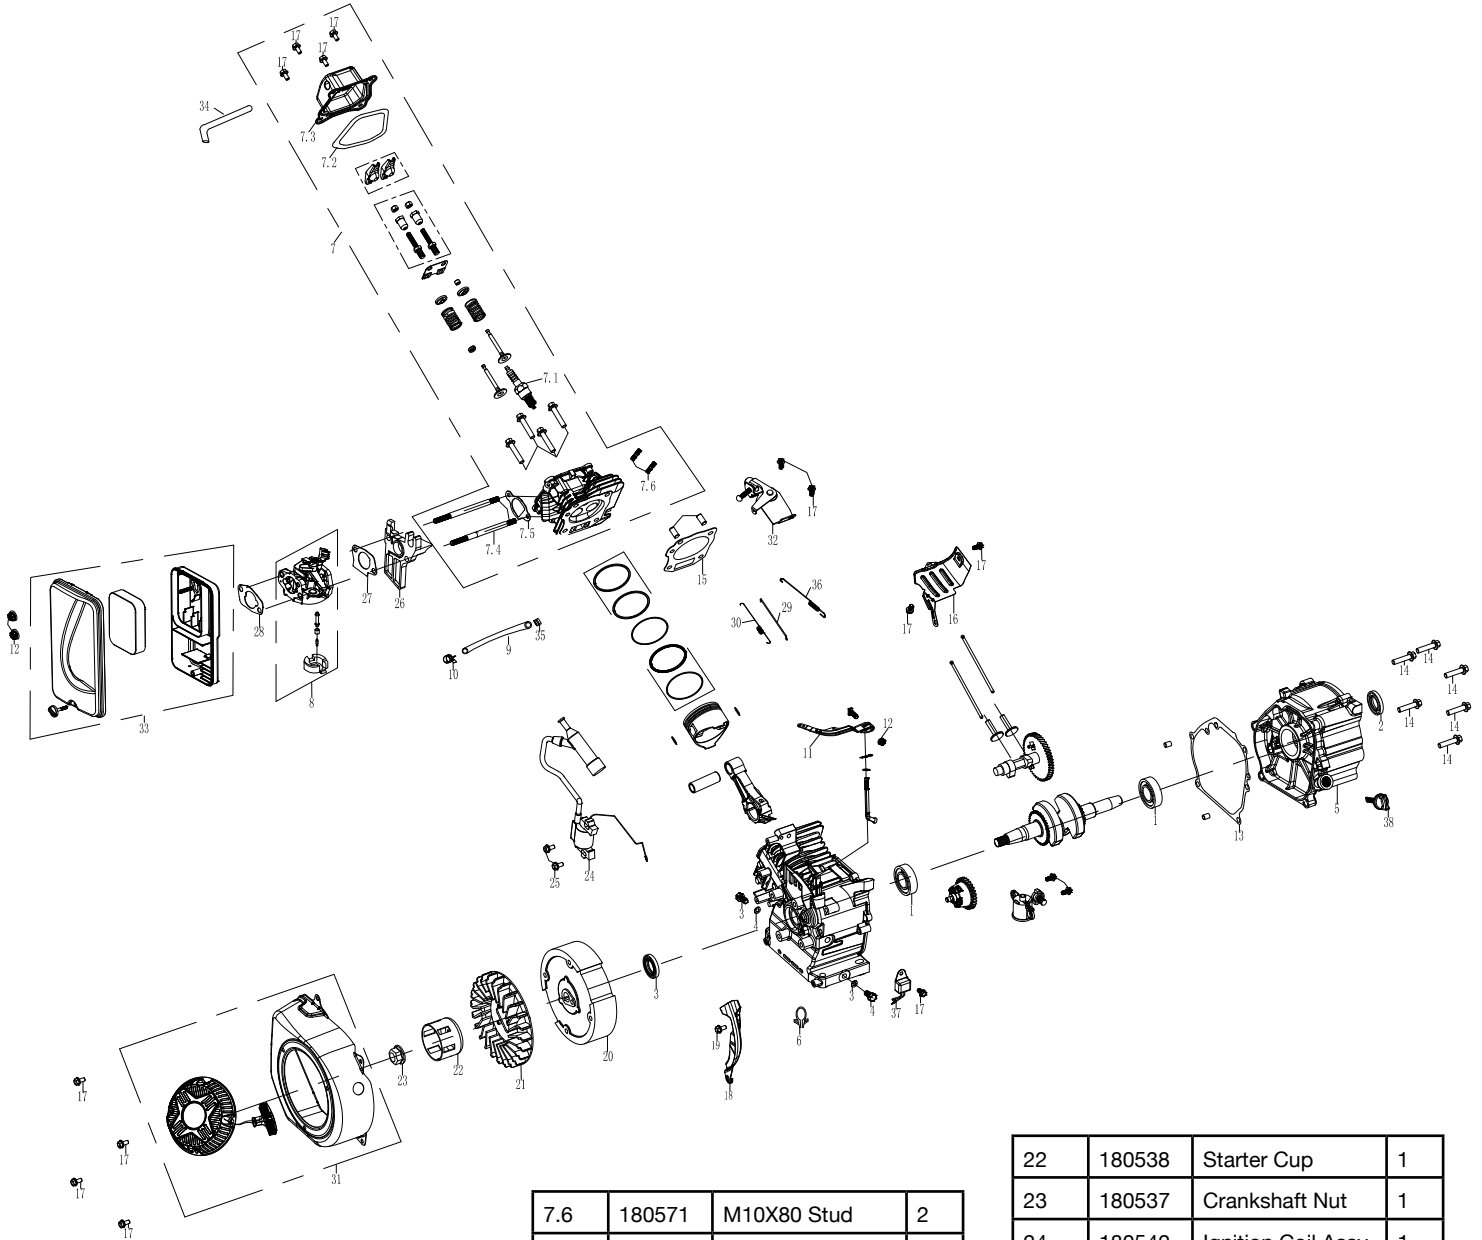

WGen3600 ENGINE VIEW

No.	Part.	Description	Qty
1	180556	Ball Bearing	2
2	180541	Oil Seal	2
3	180543	Drain Plug	2
4	180544	Drain Plug Seal	2
5	180546	Crankcase Cover	1
6	170502	Hose Clip	1
7	180548	Cylinder Head Assy	1
7.1	180526	Spark Plug	1
7.2	180555	Valve Cover Gasket	1
7.3	180554	Valve Cover	1
7.4	140515	M6 Stud	2
7.5	140516	Gasket	1

7.6	180571	M10X80 Stud	2
8	140512	Carburetor Assy	1
9	140518	Fuel Hose	1
10	140508	Hose Clamp	1
11	180549	Governor Arm	1
12	100548	M6 Nut	3
13	180545	Gasket	1
14	110503	M8X30	6
15	180547	Cylinder Head Gasket	1
16	180533	Heat Shield	1
17	120505	M6X12	13
18	180566	Dust Plate	1
19	180567	M6X20	1
20	180540	Flywheel Assy	1
21	180539	Engine Cooling Fan	1

22	180538	Starter Cup	1
23	180537	Crankshaft Nut	1
24	180542	Ignition Coil Assy	1
25	100518	M6X25	2
26	140514	Spacer	1
27	140513	Gasket	1
28	140517	Gasket	1
29	180570	Governor Linkage	1
30	180551	Throttle Return Spring	1
31	170501	Recoil Assy	1
32	180552	Governor Bracket	1
33	160501	Air Cleaner Assy	1
34	180559	Vent	1
35	140506	Fitting	1
36	180550	Governor Spring	1
37	180509	Amplifier	1
38	180557	Dipstick	1

WGen3600 EXPLODED VIEW

No.	Part.	Description	Qty
1	100536	Frame	1
2	105560	Damper	2
3	100559	Damper	2
4	100520	M8 Nut	4
5	180524	M8 Nut	6
6	150519	Hose	1
7	180569	Bracket	1
8	120505	M6X12	15
9	110520	Bracket	1
10	180565	Engine Assy	1
11	130519	Control Panel Assy	1
11.1	130509	Circuit Breaker 1P30A	1
11.2	130502	Start Switch	1
11.3	130510	L5-30 Receptacle	1
11.4	130511	TT-30 Receptacle	1
11.5	130507	Circuit Breaker 1P20A	1
11.6	130512	R5-20 Receptacle	1
12	180568	Dust Plate	1
13	100516	M8X16	2
14	120524	Alternator Assy	1
14.1	120525	Brush Assy	1
14.2	120526	Terminal Block	1
15	120527	Rear Bearing Carrier	1
16	120532	Washer	1