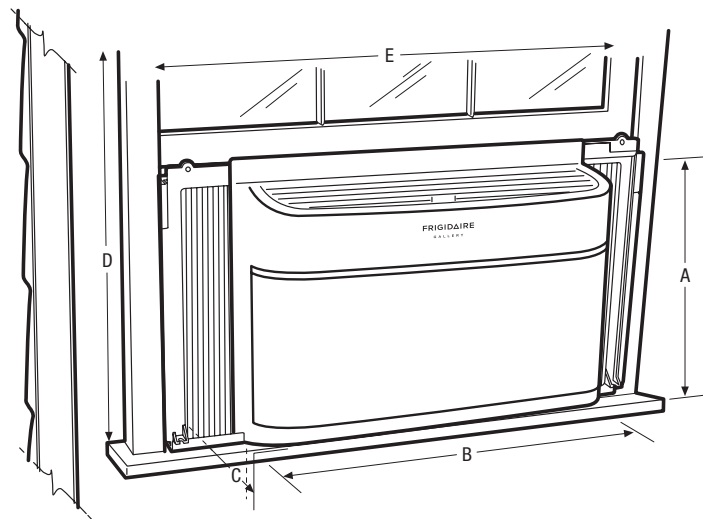

A - Height	13-7/16"
B - Width	18-1/2"
C - Depth	17-3/4"

WINDOW DIMENSIONS

D - Height (Min.)	14"
E - Width (Min./Max.)	23" / 36"

Note: For planning purposes only. Always consult local and national electric, gas and plumbing codes. Refer to Product Installation Guide for detailed installation instructions on the web at frigidaire.com.