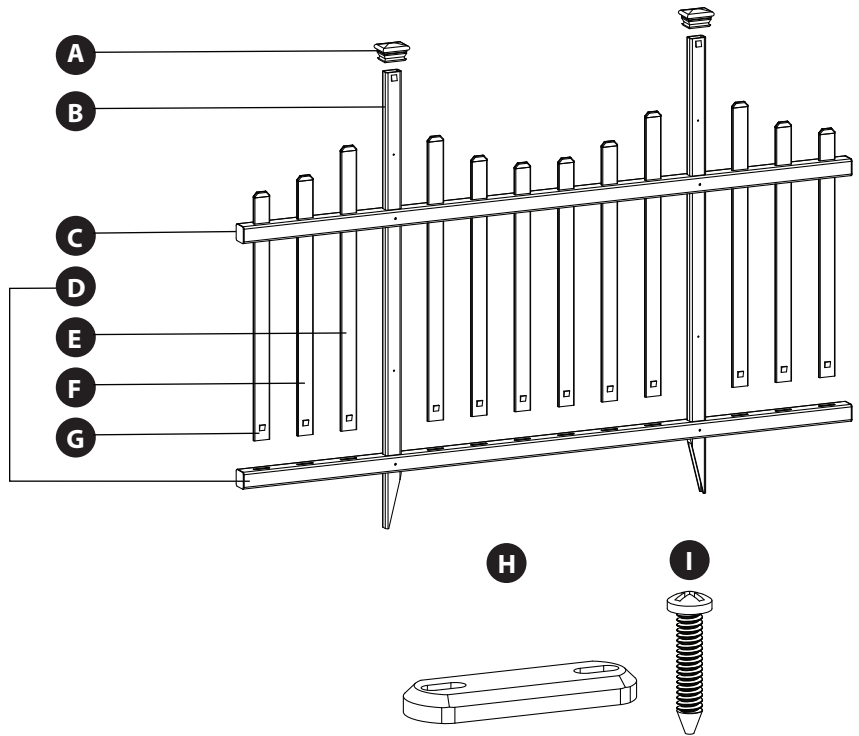

# BOX CONTENTS

In the event of missing or defective parts please call our customer service department at 1-877-234-6196 (Mon-Fri 8:00 AM to 5:00 PM EST)

**IMPORTANT: CHECK THE INSIDE OF THE LARGER PIECES IN YOUR BOX FOR OTHER MATERIALS PACKED INSIDE.**

- A. Post Cap (4)
- B. Post (4) -  $\frac{7}{8}$ " x  $1\frac{1}{2}$ " x  $39\frac{1}{2}$ "
- C. Top Rail (2) -  $1\frac{1}{2}$ " x  $1\frac{1}{2}$ " x  $56\frac{1}{2}$ "
- D. Bottom Rail (2) -  $1\frac{1}{2}$ " x  $1\frac{1}{2}$ " x  $56\frac{1}{2}$ "
- E. Picket #1 (8) -  $\frac{1}{4}$ " x  $1\frac{1}{4}$ " x  $25\frac{1}{4}$ "
- F. Picket #2 (8) -  $\frac{1}{4}$ " x  $1\frac{1}{4}$ " x 23"
- G. Picket #3 (8) -  $\frac{1}{4}$ " x  $1\frac{1}{4}$ " x 22"
- H. Joiner Clips (5)
- I. 0.75" Steel Screw (4)

*Assembled Fence*