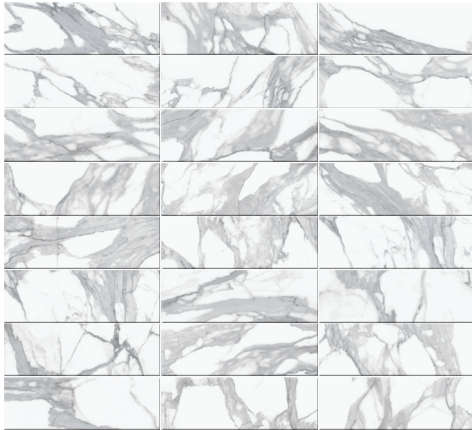

SILHOUETTE

Glazed Ceramic Wall Tile

Colors & Sizes

CALACATTA
4½" x 12¾"

CALACATTA
6" x 6"

Inspiration

- Replicates the look of classic marble
- Pristine white background with intricate gray veining
- Matte finish with a smooth texture

Features & Benefits

- Digital Printing Technology
- Up to 72 different graphics (faces) for the 6"x6"
- Up to 50 different graphics (faces) for the 4½"x12¾"
- Easy to install - continuous lug around edge of tile eliminates the need for spacers
- Easy to handle - lightweight, yet durable
- Easy to cut - less waste
- Made in the USA