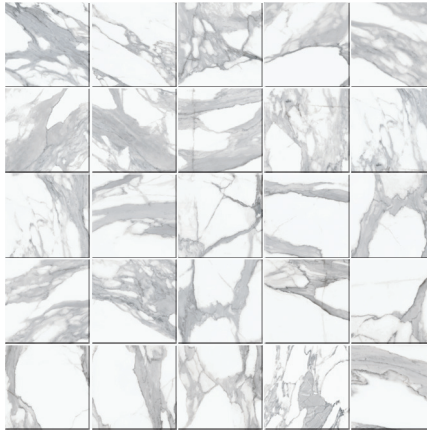

SILHOUETTE

Glazed Ceramic Wall Tile

Colors & Sizes

CALACATTA
4½" x 12¾"

CALACATTA
6" x 6"

Inspiration

- Replicates the look of classic marble
- Pristine white background with intricate gray veining
- Matte finish with a smooth texture

Features & Benefits

- Digital Printing Technology
- Up to 72 different graphics (faces) for the 6"x6"
- Up to 50 different graphics (faces) for the 4½"x12¾"
- Easy to install - continuous lug around edge of tile eliminates the need for spacers
- Easy to handle - lightweight, yet durable
- Easy to cut - less waste
- Made in the USA