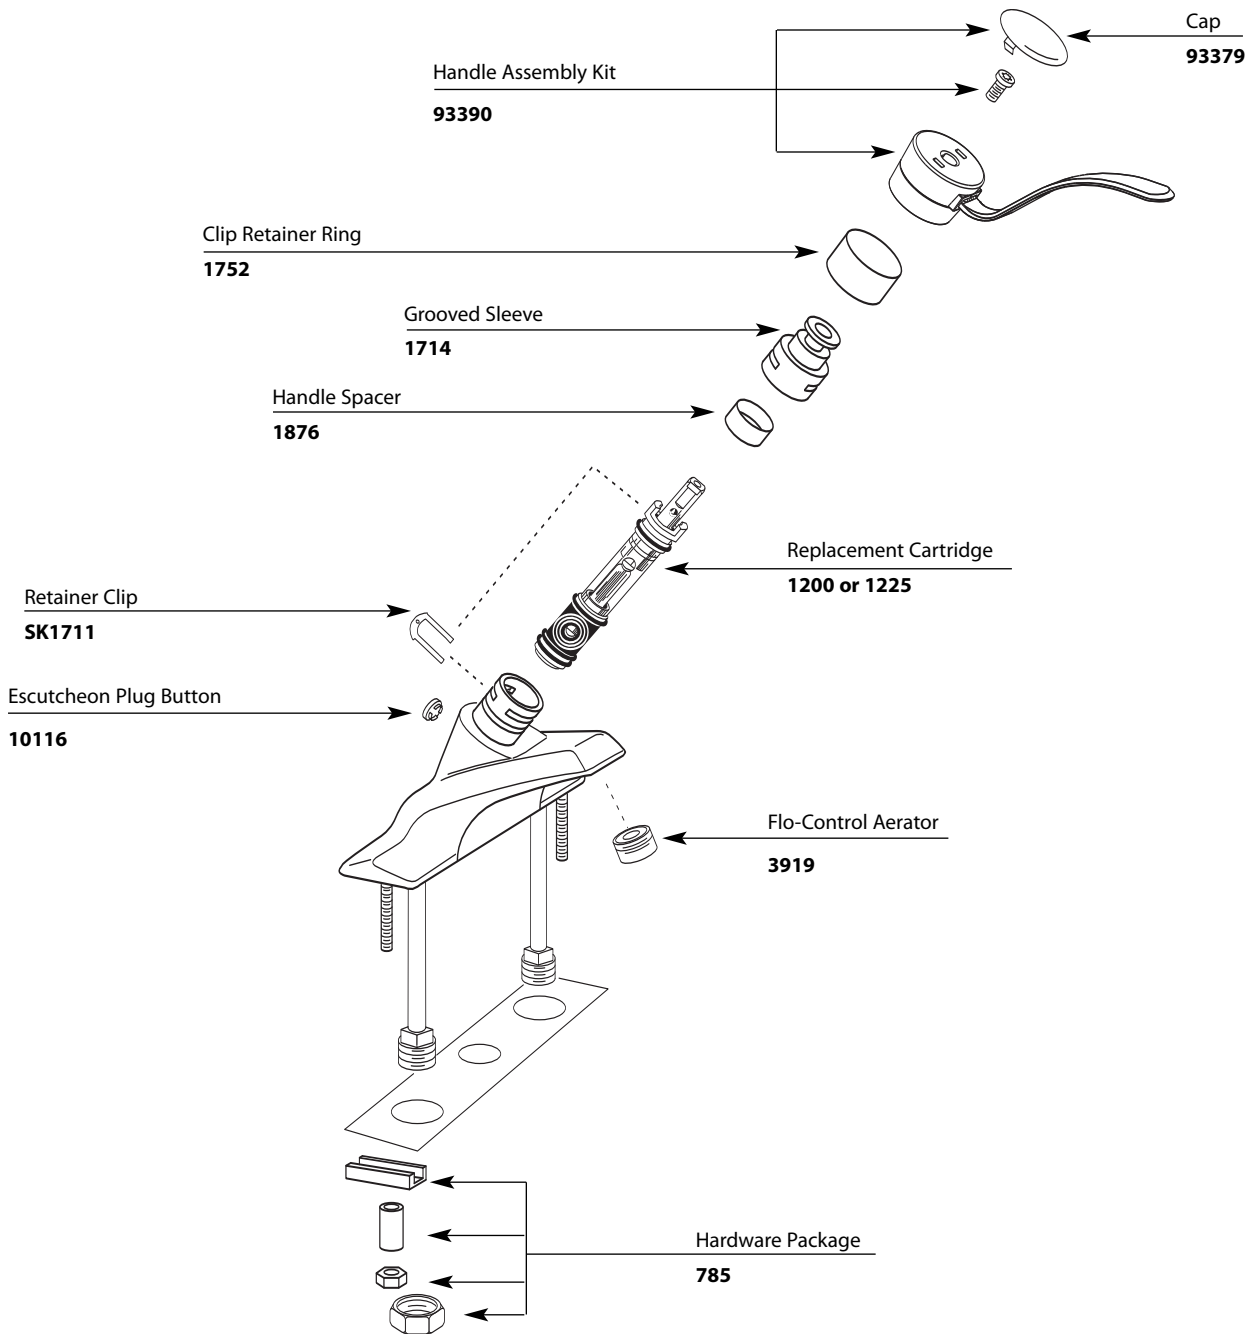

■ Order by Part Number

Illustrated Parts

Single-Handle Lavatory Faucet		
<u>MODEL</u>	<u>HANDLE</u>	<u>FINISH</u>
8400	Lever	Chrome

05/13/2011 EXP10-463
 Released 00