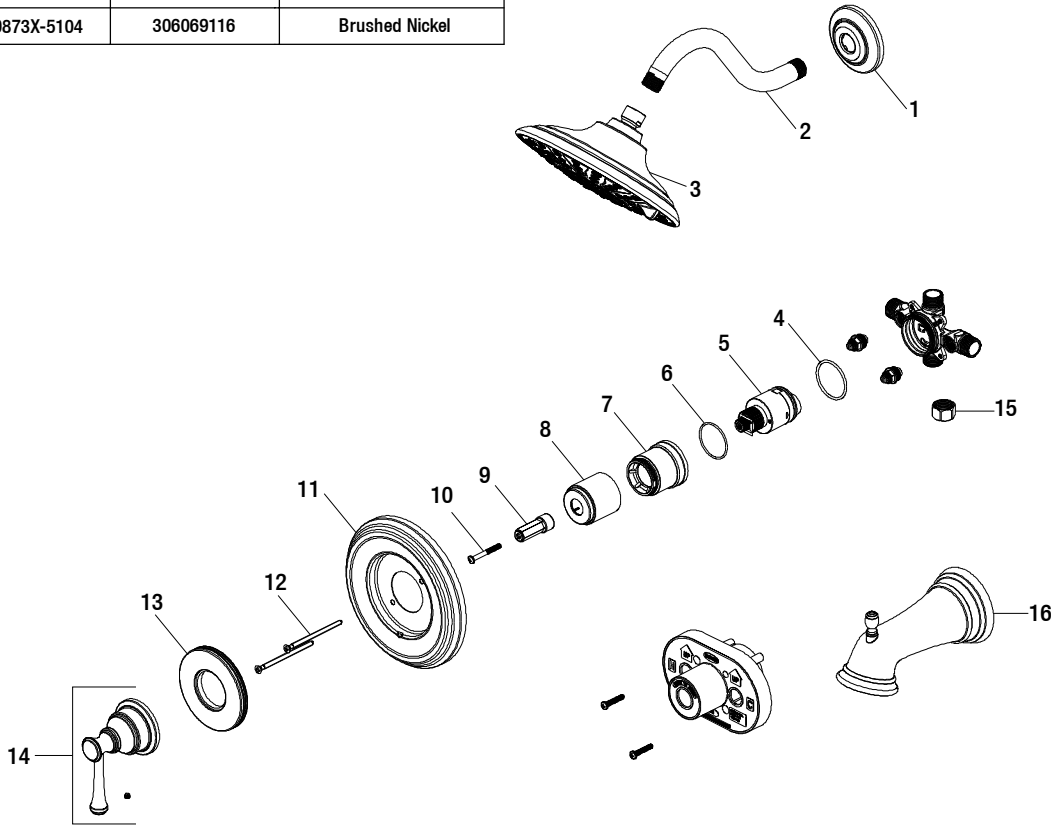

Replacement Parts List

Warnick Single-Handle Tub and Shower Faucet in Brushed Nickel

MODEL	SKU #	FINISH
HD873X-5104	306069116	Brushed Nickel

Many replacement parts can be purchased online or at your local store. Please use the table below to identify the part SKU number needed, go to HOMEDEPOT.COM, and check for online and store availability. If you can't find the part you are looking for, please call 1-855-HD-GLACIER.

Part	Description	Part #	Internet SKU #	Store SKU #
1	Shower flange	RP8065704		
2	Shower arm	RP3801604		
3	Shower head	RP3841104		
4	O-ring	RP60101		
5	Cartridge	RP20075	202666286	270530
6	O-ring	RP60091		
7	Bonnet nut	RP7043704		
8	Sleeve	RP8054004		

Part	Description	Part #	Internet SKU #	Store SKU #
9	Inverter	RP70556		
10	Screw	RP50215		
11	Escutcheon	RP8065604		
12	Escutcheon screw	RP50066		
13	Accessorize cap	RP8025504		
14	Handle assembly	RP1365604		
15	Plug	RP70365		
16	Spout	RP3309704		