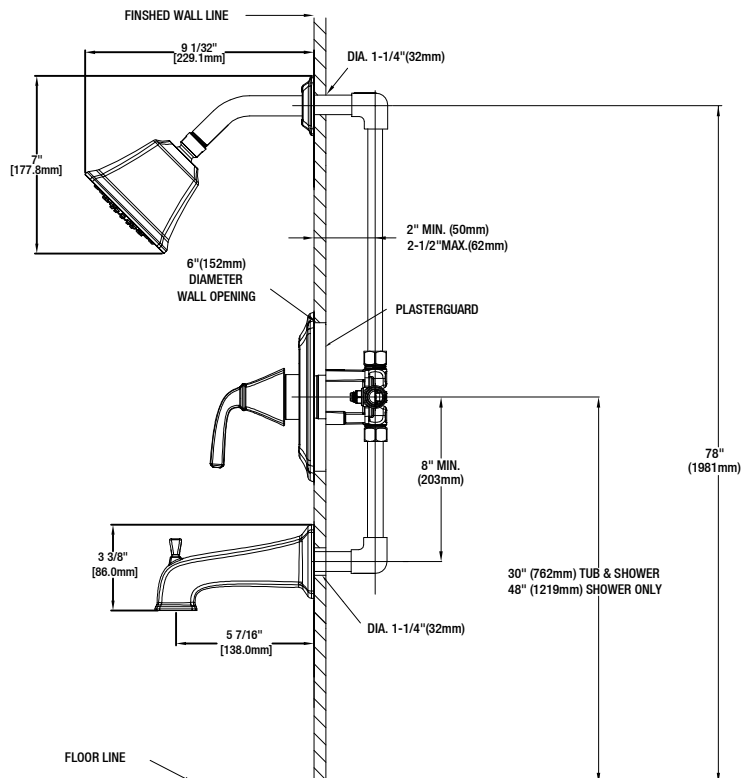

Single-Handle 1-Spray Pressure Balance Tub and Shower Faucet

| MODEL | SKU # | FINISH |
|---------------|-----------|----------------|
| HD873X-3501 | 304685278 | Chrome |
| HD873X-3504 | 304685294 | Brushed Nickel |
| HD873X-3527H2 | 304685883 | Bronze |

FEATURES

- Single-Handle Tub and Shower Faucet
- Pressure Balance Valve with Integrated Stops
- Ceramic Valve Cartridge
- Adjustable Temperature Limit Stop to Control Maximum Hot Water Temperature
- 150° Maximum Handle Rotation
- ABS Single Function Showerhead
- Shower Face Size: 112 mm
- With Plug Applicable For Shower Only Installation
- 1/2" IPS Connections
- Showerhead Max.Flow Rate: 1.8 Gallons Per Minute at 80 PSI
- Tub Spout Min. Flow Rate: 2.4 Gallons Per Minute at 20 PSI

CODE COMPLIANCE

- IAPMO Certified: ASME A112.18.1/CSA B125.1
- Calgreen Certified
- EPA Watersense Certified
- ADA Compliant

WARRANTY

- Limited Lifetime Warranty

INSTALLATION DIMENSIONS

Glacier Bay reserves the right to make changes in specifications and materials and to change and discontinue models, both without notice or obligation. Dimensions are for reference only.