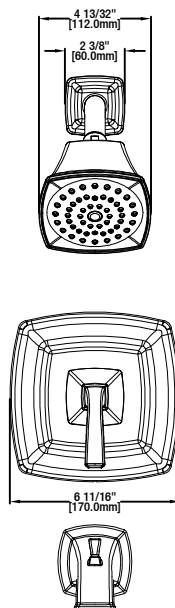

WARRANTY

- Limited Lifetime Warranty

INSTALLATION DIMENSIONS

Glacier Bay reserves the right to make changes in specifications and materials and to change and discontinue models, both without notice or obligation. Dimensions are for reference only.