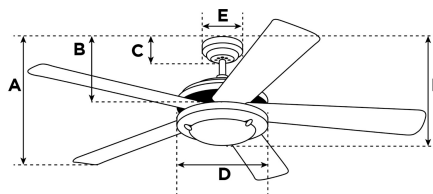

### Specifications

Size .....	30"
Blades.....	MDF Blades (Black)
Blade Pitch.....	18°
Approved Location .....	Indoor
Suggested Room Size.....	Small Room (10x10) or smaller
Down Rod.....	3/4" x 4"
Installation.....	Combo
Max. Ceiling Angle.....	18°
Lead Wire .....	24"
Light Bulb Usage.....	Includes (1) Medium (E26) Base 10 Watt Omni LED Lamp
Control .....	Remote Control Adaptable
Motor Finish.....	Gun Metal
Motor Material .....	Cold Rolled Steel Motor 153mm x 12mm
Reverse Airflow.....	Yes
Capacitor .....	Dual
Switch Housing Cap.....	Not Included

### Warranty

Ceiling fans backed by our Limited Lifetime Warranty have a lifetime motor warranty and a 2-year warranty on all other parts.

A. Top of Canopy to Bottom of Blades .....	10"
B. Top of Canopy to Bottom of Switch House .....	11.5"
C. Top of Canopy to Bottom of Canopy .....	2.3"
D. Width of Motor Housing.....	7"
E. Width of Canopy.....	5"
F. Top of Canopy to Bottom of Glass .....	16.5"