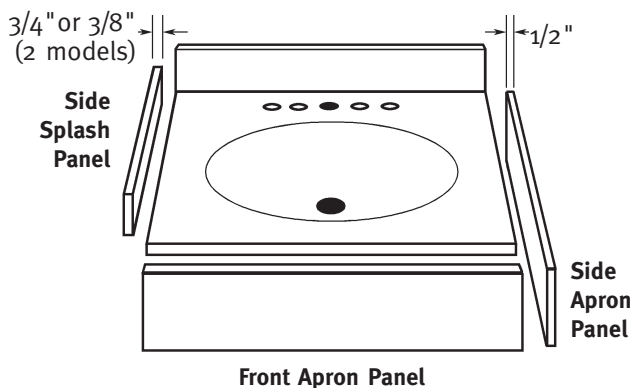

Model	Part	Dimensions	Ship Wt. Lb.	Ship FedEx	Carton Dims. In.	Cu. Ft.
Side Splash Panel for Vanity Tops (one per carton)						
VT18-3SS	VT01803SS	18" W x 3" H x 3/8" D	2	FedEx	22 x 4 x 2	.10
VT19-SS	VT00019SS	18" W x 3" H x 3/4" D	3	FedEx	22 x 4 x 2	.10
VT21-3SS	VT02103SS	21" W x 3" H x 3/8" D	3	FedEx	22 x 4 x 2	.10
VT22-SS	VT00022SS	22" W x 3" H x 3/4" D	2	FedEx	22 x 4 x 2	.10
Side Splash Panel for Chesapeake (one per carton)						
CHVTSS	CHVTSS	21-5/8" W x 3-1/2" H x 3/4" D	3	FedEx	26 x 4 x 2	.12
Side Splash Panel for Europa (one per carton)						
EVTSS	EV00022SS	21-1/4" W x 3-1/2" H x 3/4" D	3	FedEx	26 x 4 x 2	.12
Front Apron Panel (one per carton)						
VT37FA	VT02237FA	37" W x 8" H x 1/2" D	10	FedEx	38 x 9 x 2	.40
VT55FA	VT02255FA	55" W x 8" H x 1/2" D	14	FedEx	56 x 9 x 2	.58
VT61FA	VT02261FA	61" W x 8" H x 1/2" D	14	FedEx	62 x 9 x 2	.65
Side Apron Panel (one per carton)						
VT22SA	VT00022SA	21" W x 8" H x 1/2" D	6	FedEx	22 x 9 x 2	.23
Swanstone Accessible Vanity Top Finish Kit						
VTS-50ADA	VTS50ADA	50" W x 23" H x 21-1/2" D	20	FedEx	52 x 28 x 3	2.52
VTS-74ADA	VTS74ADA	74" W x 23" H x 21-1/2" D	30	-	76 x 29 x 3	3.82