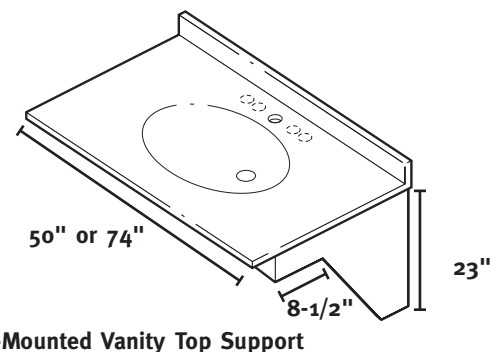

Model	Part	Dimensions	Ship Wt. Lb.	Ship FedEx	Carton Dims. In.	Cu. Ft.
Side Splash Panel for Vanity Tops (one per carton)						
VT18-3SS	VT01803SS	18" W x 3" H x 3/8" D	2	FedEx	22 x 4 x 2	.10
VT19-SS	VT00019SS	18" W x 3" H x 3/4" D	3	FedEx	22 x 4 x 2	.10
VT21-3SS	VT02103SS	21" W x 3" H x 3/8" D	3	FedEx	22 x 4 x 2	.10
VT22-SS	VT00022SS	22" W x 3" H x 3/4" D	2	FedEx	22 x 4 x 2	.10
Side Splash Panel for Chesapeake (one per carton)						
CHVTSS	CHVTSS	21-5/8" W x 3-1/2" H x 3/4" D	3	FedEx	26 x 4 x 2	.12
Side Splash Panel for Europa (one per carton)						
EVTSS	EV00022SS	21-1/4" W x 3-1/2" H x 3/4" D	3	FedEx	26 x 4 x 2	.12
Front Apron Panel (one per carton)						
VT37FA	VT02237FA	37" W x 8" H x 1/2" D	10	FedEx	38 x 9 x 2	.40
VT55FA	VT02255FA	55" W x 8" H x 1/2" D	14	FedEx	56 x 9 x 2	.58
VT61FA	VT02261FA	61" W x 8" H x 1/2" D	14	FedEx	62 x 9 x 2	.65
Side Apron Panel (one per carton)						
VT22SA	VT00022SA	21" W x 8" H x 1/2" D	6	FedEx	22 x 9 x 2	.23
Swanstone Accessible Vanity Top Finish Kit						
VTS-50ADA	VTS50ADA	50" W x 23" H x 21-1/2" D	20	FedEx	52 x 28 x 3	2.52
VTS-74ADA	VTS74ADA	74" W x 23" H x 21-1/2" D	30	-	76 x 29 x 3	3.82