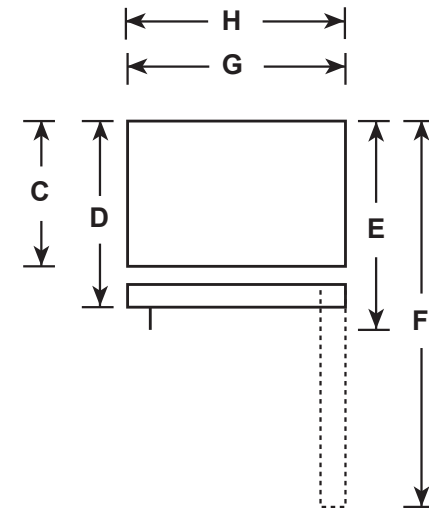

TOP VIEW

For answers to your Monogram, GE Café™ Series, GE Profile™ Series or GE Appliances product questions, visit our website at geappliances.com or call GE Answer Center® Service, 800.626.2000.