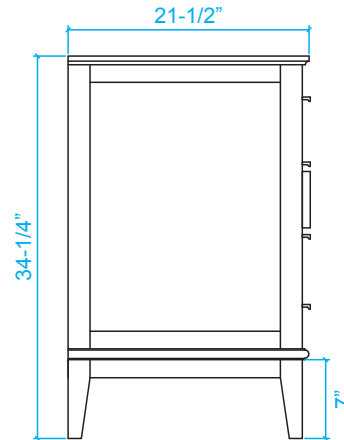

# WYNDHAM COLLECTION

\*Note: Due to high probability of breakage, the backsplash comes in two pieces, cut from same piece. All Measurements are  $\pm 1/4$ .

## WC-3030-60-DBL