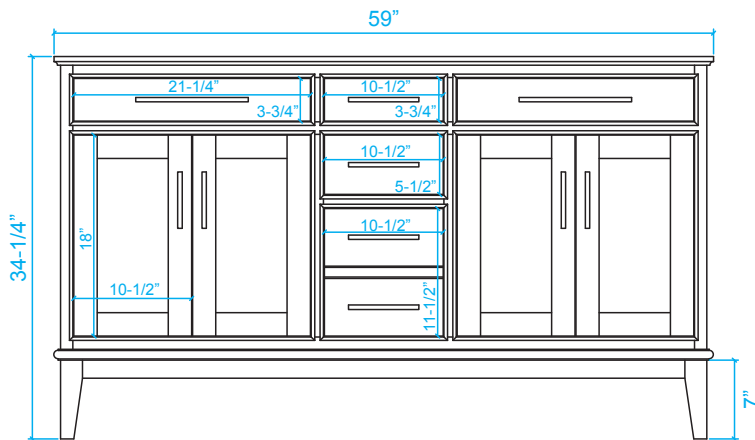

# WYNDHAM COLLECTION

\*Note: Due to high probability of breakage, the backsplash comes in two pieces, cut from same piece. All Measurements are  $\pm 1/4$ .

## WC-3030-60-DBL