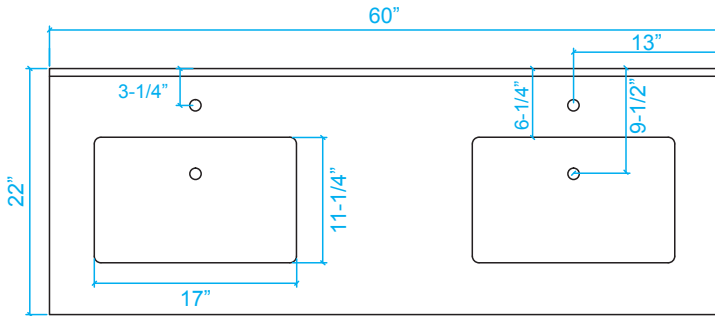

# WYNDHAM COLLECTION

\*Note: Due to high probability of breakage, the backsplash comes in two pieces, cut from same piece. All Measurements are  $\pm 1/4$ .

## WC-3030-60-DBL