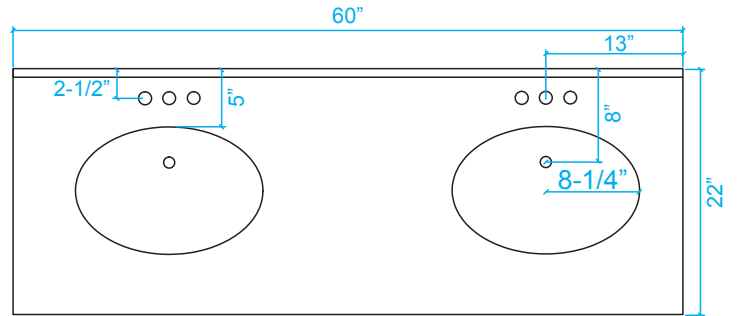

# WYNDHAM COLLECTION

\*Note: Due to high probability of breakage, the backsplash comes in two pieces, cut from same piece. All Measurements are  $\pm 1/4$ .