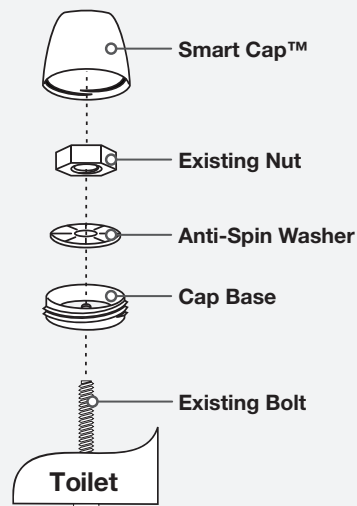

## Toilet Bolt Caps

7110T-002

## Screw on design, ensures the caps can't be knocked off.

- Replaces lost or broken bolt caps securely.
- Universal- works with most toilets and bolts.
- Easy to install in just minutes.
- Water tight, securely seal to eliminate leaks and rust.
- 1 Year Warranty.