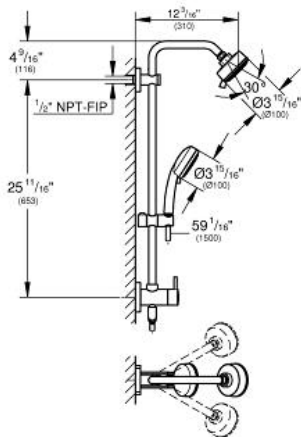

RETRO-FIT 100 Shower System*

MODEL # 26193

Pure Freude an Wasser

GROHE

GROHE America, Inc | 200 North Gary Avenue, Suite G, Roselle, IL 60172
Phone: +1 (800) 444-7643 | Fax: +1 (800) 225-2778 | us-customerservice@grohe.com

Product Description: Shower System*

Standard Specification:

Consisting of:

- Rain
- With ball joint
- Rotation angle $\pm 15^\circ$

New Tempesta Cosmopolitan 100 hand shower 2 sprays (27 571)

Rain, Jet

- Adjustable in height with gliding element
- Metal shower hose 59" (28 417)
- Angle adapter
- Flow restrictor (1.4 gpm)
- **GROHE EcoJoy**® technology for less water and perfect flow
- **GROHE DreamSpray**® perfect spray pattern
- **GROHE StarLight**® finish
- **SpeedClean**® anti-lime system
- **Inner WaterGuide** for a longer life
- **Twistfree** to prevent hose from twisting
- **Suitable for instantaneous heaters from 18 kW/h**

Color:

□ 26193 000 chrome