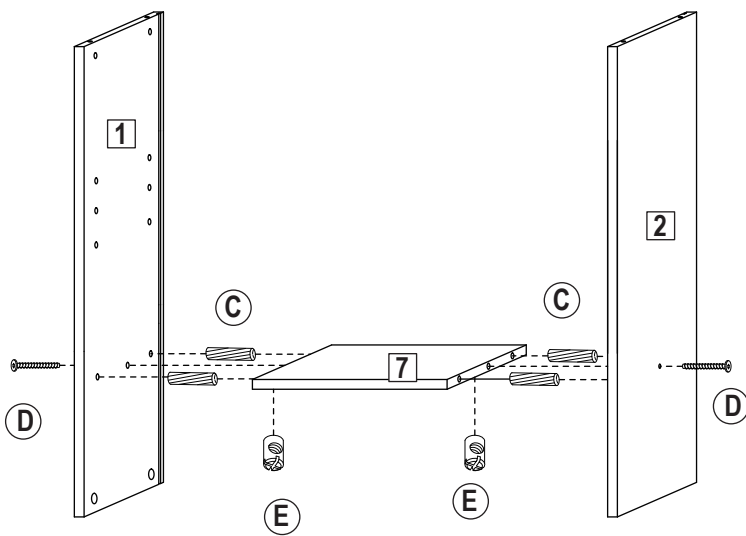

Assembly Instructions

Dimensions

Width-34cm
 Depth-19.8cm
 Height-165cm
 Made in China

Note:Each "Cam Insert"(part B) has an arrow stamped on the top of the Cam at the end of one of the cuts to accept the screwdriver.

When you place the eight Cam inserts (B) into the holes on each panel,make sure the arrow is pointing toward the hole in the edge of the panel.This will allow the one inch threaded post (part A) to be inserted into the Cam insert correctly.

STEP 1

STEP 2

Assembly Instructions

STEP 3

STEP 4

STEP 5

STEP 6

Assembly Instructions