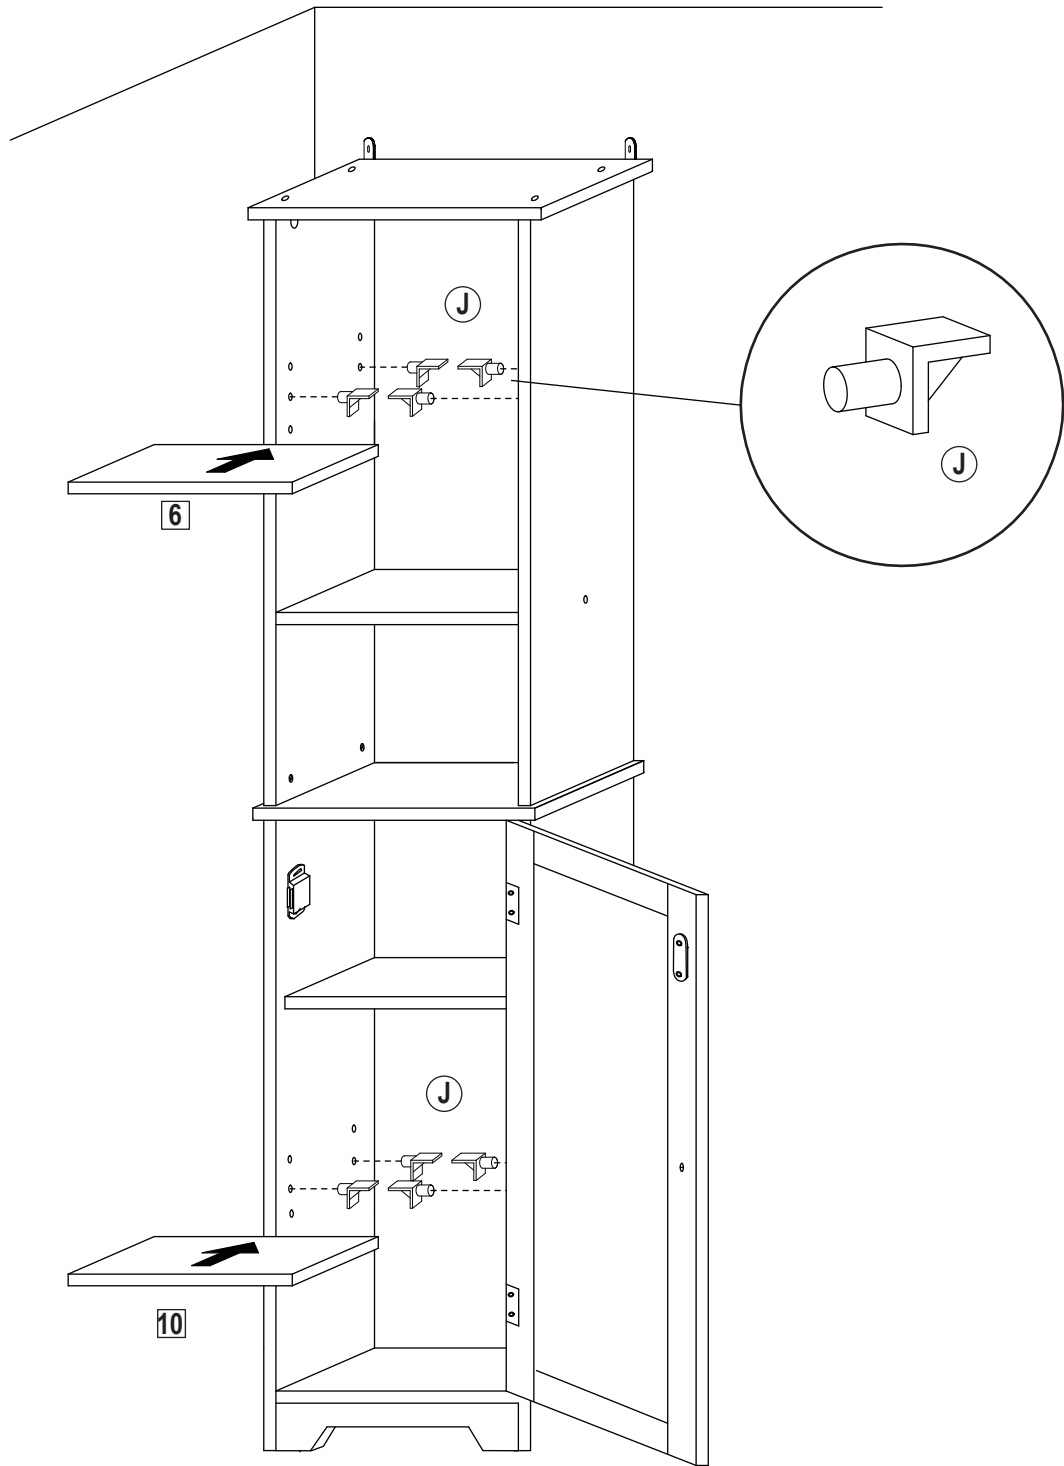

Assembly Instructions

STEP 10

Have a question? Don't worry...we can help. We want your assembly experience to go flawlessly, and we are here Monday thru Friday, 7 AM to 5 PM EST, to answer questions or to send out any needed parts.

Contact us at (765) 473-6683 or e-mail info@RedmonUSA.com

By the way, thanks for the trust you have placed in our company by purchasing a Redmon product, now over 130 years in business serving families around the globe.