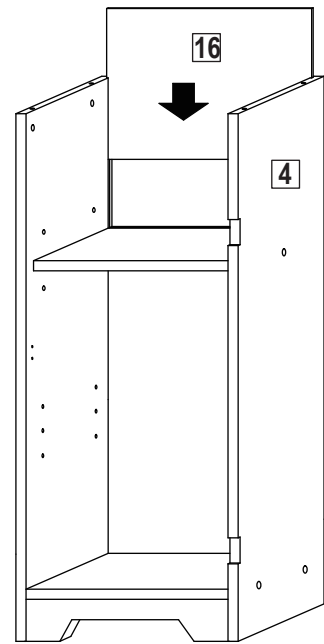

Assembly Instructions

Dimensions

Width-34cm
 Depth-19.8cm
 Height-165cm
 Made in China

Note:Each "Cam Insert"(part B) has an arrow stamped on the top of the Cam at the end of one of the cuts to accept the screwdriver.

When you place the eight Cam inserts (B) into the holes on each panel,make sure the arrow is pointing toward the hole in the edge of the panel.This will allow the one inch threaded post (part A) to be inserted into the Cam insert correctly.

STEP 1

STEP 2

Assembly Instructions

STEP 3

STEP 4

STEP 5

STEP 6

Assembly Instructions