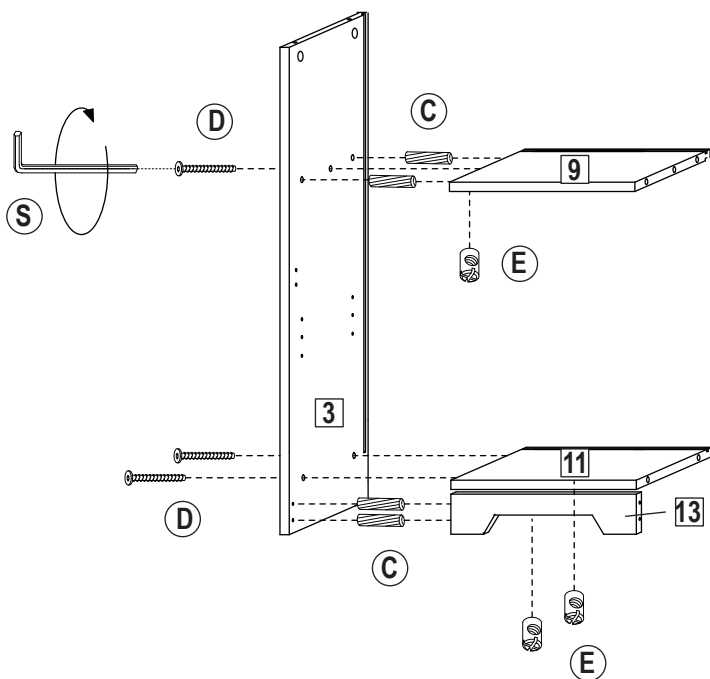

Assembly Instructions

A × 4pcs	B × 8pcs	C × 12pcs	D × 12pcs	E × 12pcs	F × 1pc	G × 1pc
H × 6pcs	I × 2pcs	J × 8pcs	K × 2pcs	L × 12pcs	M × 2pcs	N × 2pcs
 Φ3x16mm				 Φ3x12mm	 Φ4x35mm	
O × 1pc	P × 1pc	Q × 4pcs	R × 16pcs	S × 1pc		

STEP 1