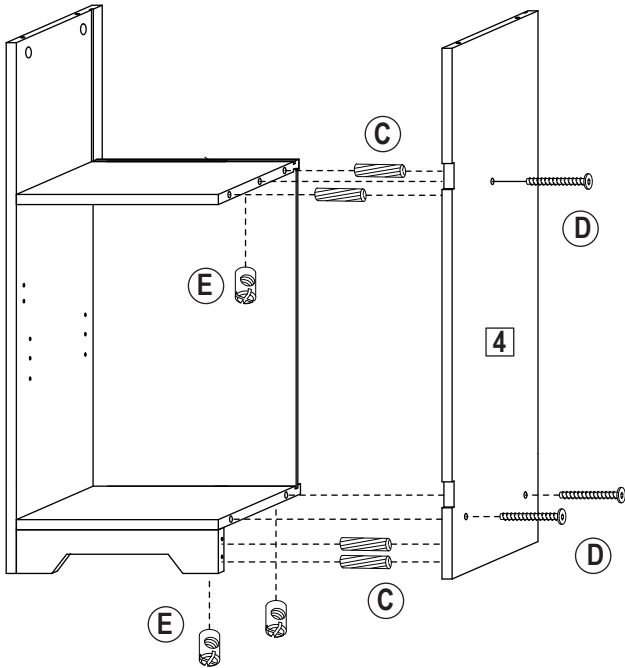

Assembly Instructions

Dimensions

Width-34cm
 Depth-19.8cm
 Height-165cm
 Made in China

Note:Each "Cam Insert"(part B) has an arrow stamped on the top of the Cam at the end of one of the cuts to accept the screwdriver.

When you place the eight Cam inserts (B) into the holes on each panel,make sure the arrow is pointing toward the hole in the edge of the panel.This will allow the one inch threaded post (part A) to be inserted into the Cam insert correctly.

STEP 1

STEP 2

Assembly Instructions

STEP 3

STEP 4

STEP 5

STEP 6

Assembly Instructions