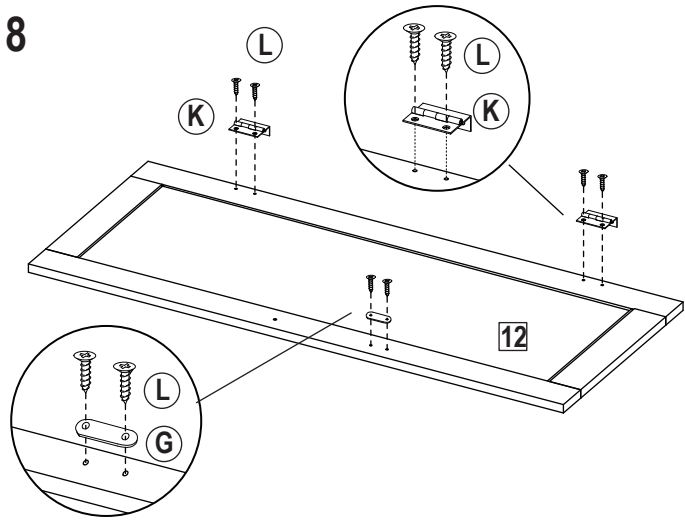

Assembly Instructions

STEP 7

STEP 8