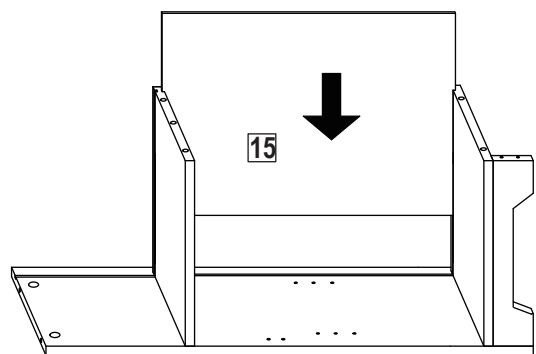

Assembly Instructions

A × 4pcs	B × 8pcs	C × 12pcs	D × 12pcs	E × 12pcs	F × 1pc	G × 1pc
H × 6pcs	I × 2pcs	J × 8pcs	K × 2pcs	L × 12pcs	M × 2pcs	N × 2pcs
 Φ3x16mm				 Φ3x12mm	 Φ4x35mm	
O × 1pc	P × 1pc	Q × 4pcs	R × 16pcs	S × 1pc		

STEP 1

STEP 2