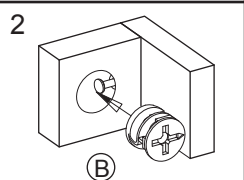

Assembly Instructions

STEP 7

STEP 8