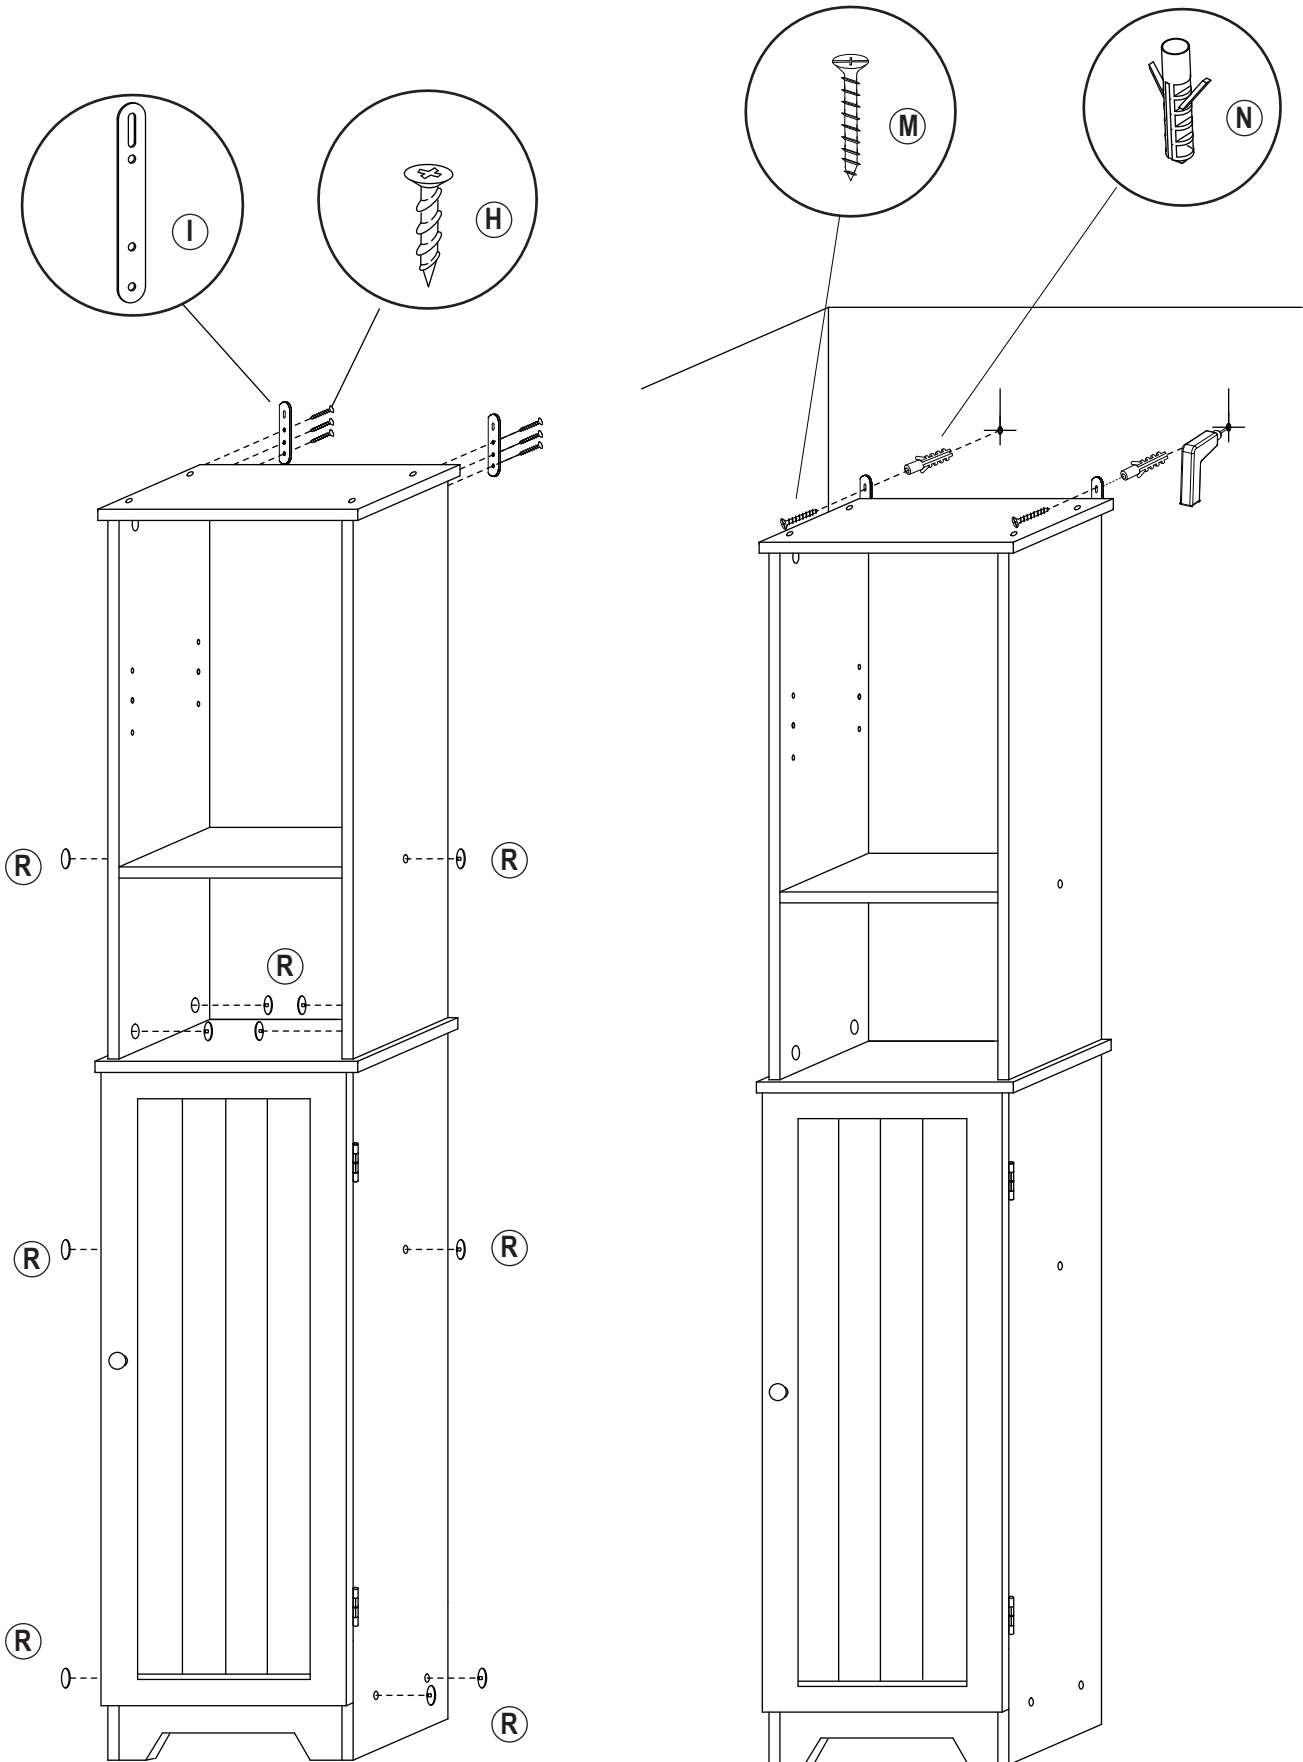

Assembly Instructions

STEP 9