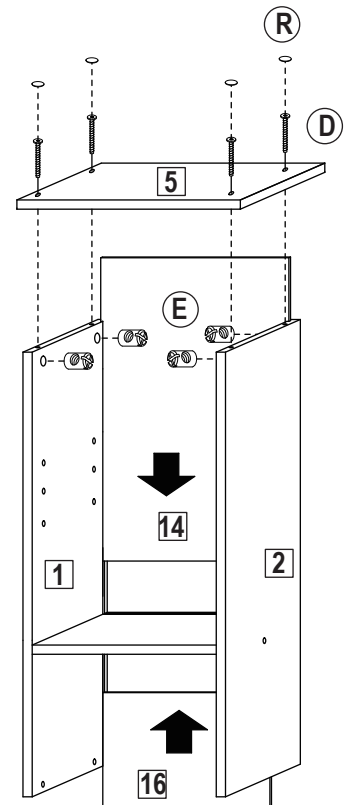

Assembly Instructions

Dimensions

Width-34cm
 Depth-19.8cm
 Height-165cm
 Made in China

Note:Each "Cam Insert"(part B) has an arrow stamped on the top of the Cam at the end of one of the cuts to accept the screwdriver.

When you place the eight Cam inserts (B) into the holes on each panel,make sure the arrow is pointing toward the hole in the edge of the panel.This will allow the one inch threaded post (part A) to be inserted into the Cam insert correctly.

Assembly Instructions

A × 4pcs	B × 8pcs	C × 12pcs	D × 12pcs	E × 12pcs	F × 1pc	G × 1pc
						
H × 6pcs	I × 2pcs	J × 8pcs	K × 2pcs	L × 12pcs	M × 2pcs	N × 2pcs
 Φ3x16mm				 Φ3x12mm	 Φ4x35mm	
O × 1pc	P × 1pc	Q × 4pcs	R × 16pcs	S × 1pc		
						

STEP 1

STEP 2

Assembly Instructions

STEP 3

STEP 4

STEP 5

STEP 6

Assembly Instructions