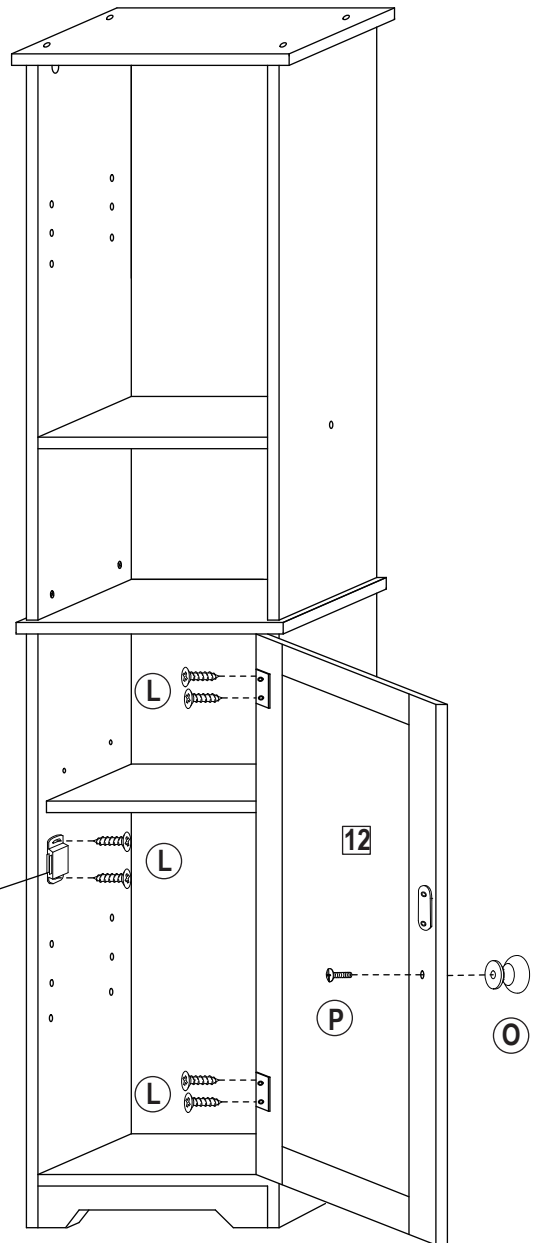

Assembly Instructions

STEP 7

STEP 8