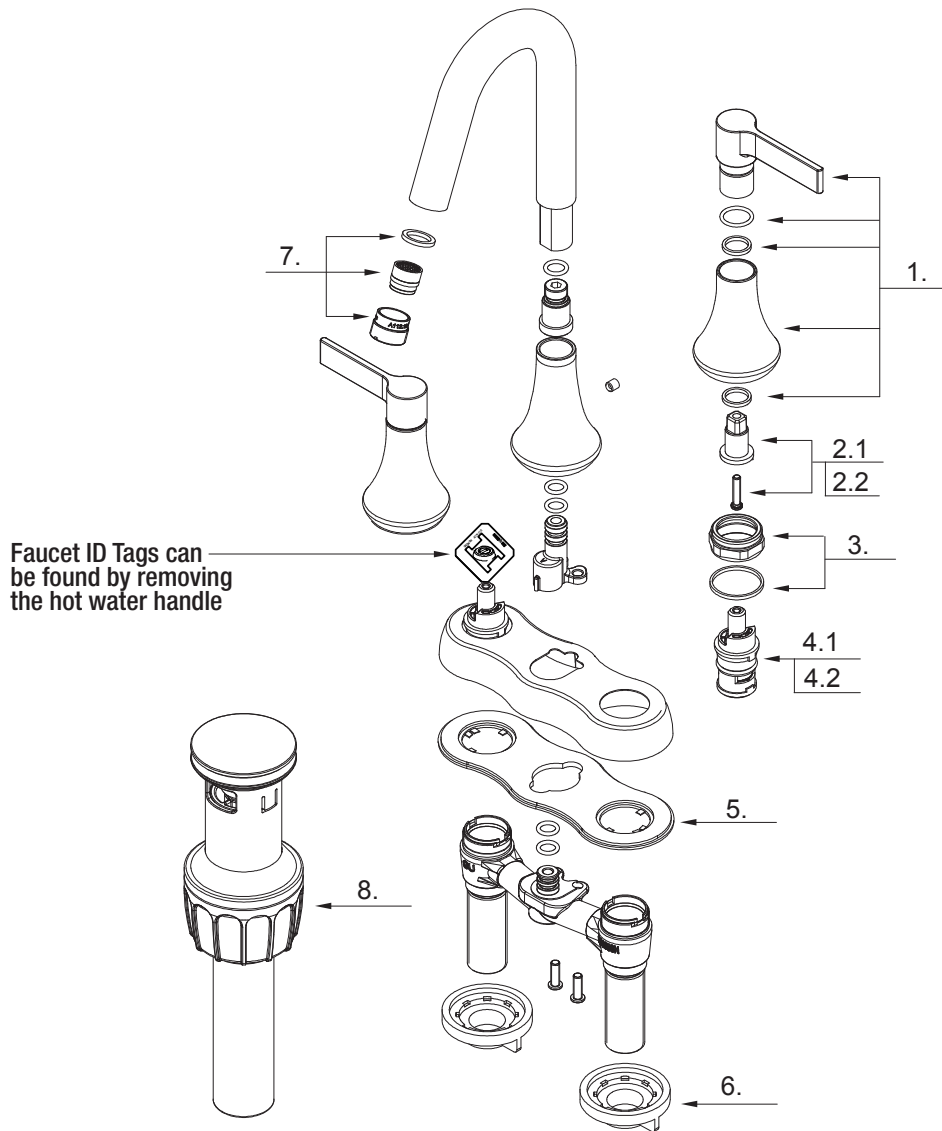

Springbrook 4 in 2-Handle Centerset  
Bath Faucet

MODEL	OMSID	FINISH
F51A0074CP	304775097	Chrome
F51A0074BNV	304775096	Brushed Nickel

Many replacement parts can be purchased online or at your local store. Please use the table below to identify the part SKU number needed, go to [HOMEDEPOT.COM](http://HOMEDEPOT.COM), and check for online and store availability. If you can't find the part you are looking for, please call 1-855-HD-GLACIER.

Part	Description	Part #	Internet SKU #	Store SKU#
1	Metal Handle Assembly	A66E911*		
2.1	Handle Extension Assembly (C)	A66G378C		
2.2	Handle Extension Assembly (H)	A66G378H		
3	Bonnet Nut & Washer	A66D644		
4.1	Ceramic Disc Cartridge (H)	A507103N		

Part	Description	Part #	Internet SKU #	Store SKU#
4.2	Ceramic Disc Cartridge (C)	A507104N		
5	Gasket	A011112NF		
6	Mounting Nut	A504023		
7	Aerator	A500957N-61*		
8	Pop-up Assembly	A505218*		