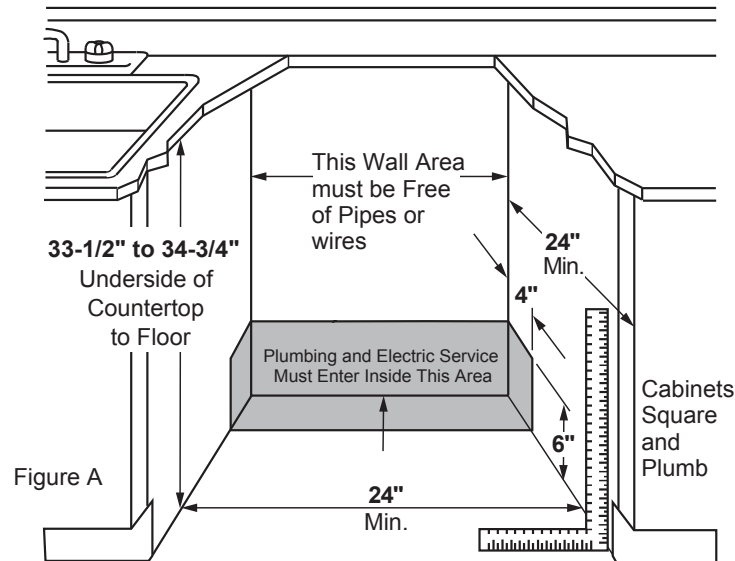

PDT855SMJ/SSJ

GE Profile™ Series Stainless Steel Interior Dishwasher with Hidden Controls

DIMENSIONS AND INSTALLATION INFORMATION (IN INCHES)

ELECTRICAL RATING

Voltage AC.....	120
Hertz.....	60
Total connected load amperage.....	9.0
Calrod® heater watts max.....	1000

For use on adequately wired 120-volt, 15-amp circuit having 2-wire service with a separate ground wire. This appliance must be grounded for safe operation.

INSTALLATION INFORMATION: Before installing, consult installation instructions packed with product for current dimensional data.