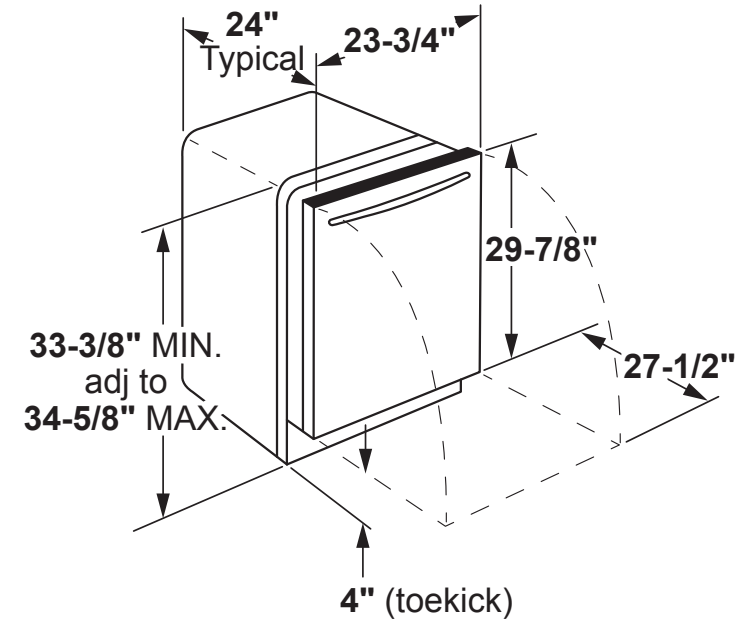

PDT855SMJ/SSJ

GE Profile™ Series Stainless Steel Interior Dishwasher with Hidden Controls

DIMENSIONS AND INSTALLATION INFORMATION (IN INCHES)

ELECTRICAL RATING

Voltage AC.....	120
Hertz.....	60
Total connected load amperage.....	9.0
Calrod® heater watts max.....	1000

For use on adequately wired 120-volt, 15-amp circuit having 2-wire service with a separate ground wire. This appliance must be grounded for safe operation.

INSTALLATION INFORMATION: Before installing, consult installation instructions packed with product for current dimensional data.