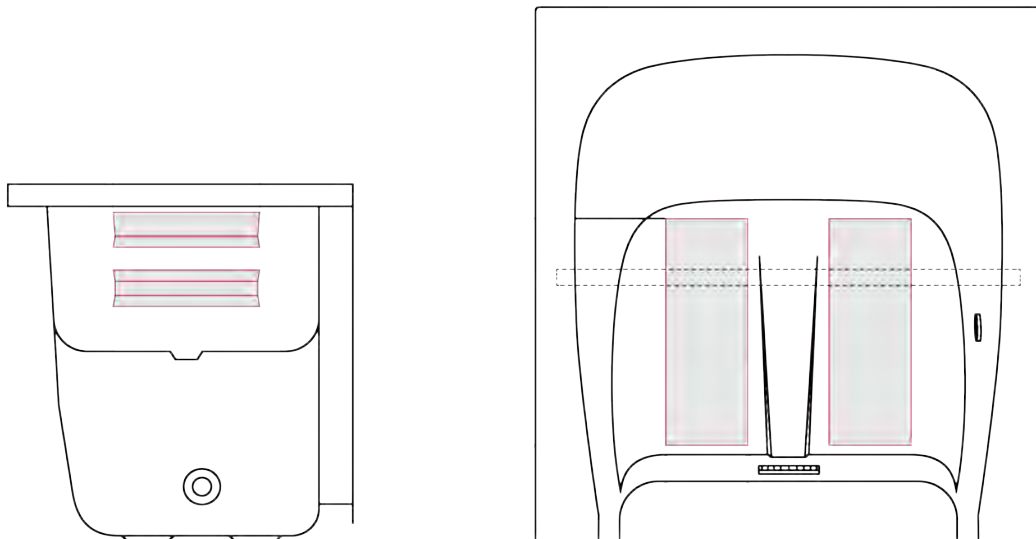

Mobile Dual+Heat Massage Walk In Bathtub

Disclaimer:
In an effort to continually improve our product, specifications and configurations are subject to change without notice. Before ordering or installing, consider future access to essential equipment.