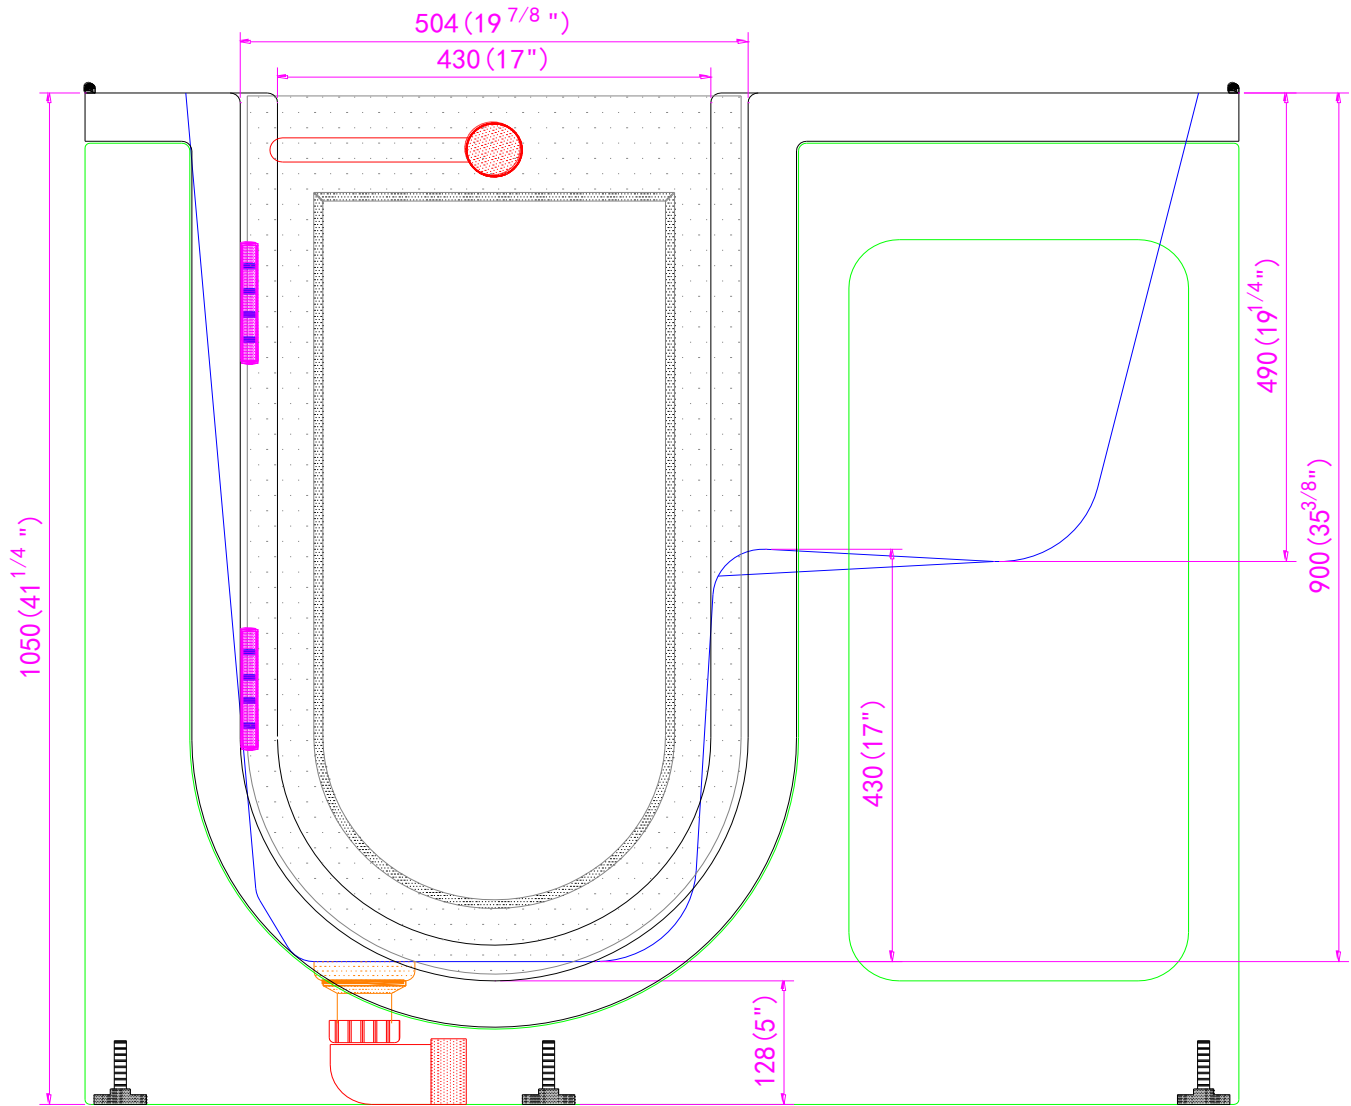

Mobile Dual+Heat Massage Walk In Bathtub

Disclaimer:

In an effort to continually improve our product, specifications and configurations are subject to change without notice. Before ordering or installing, consider future access to essential equipment.