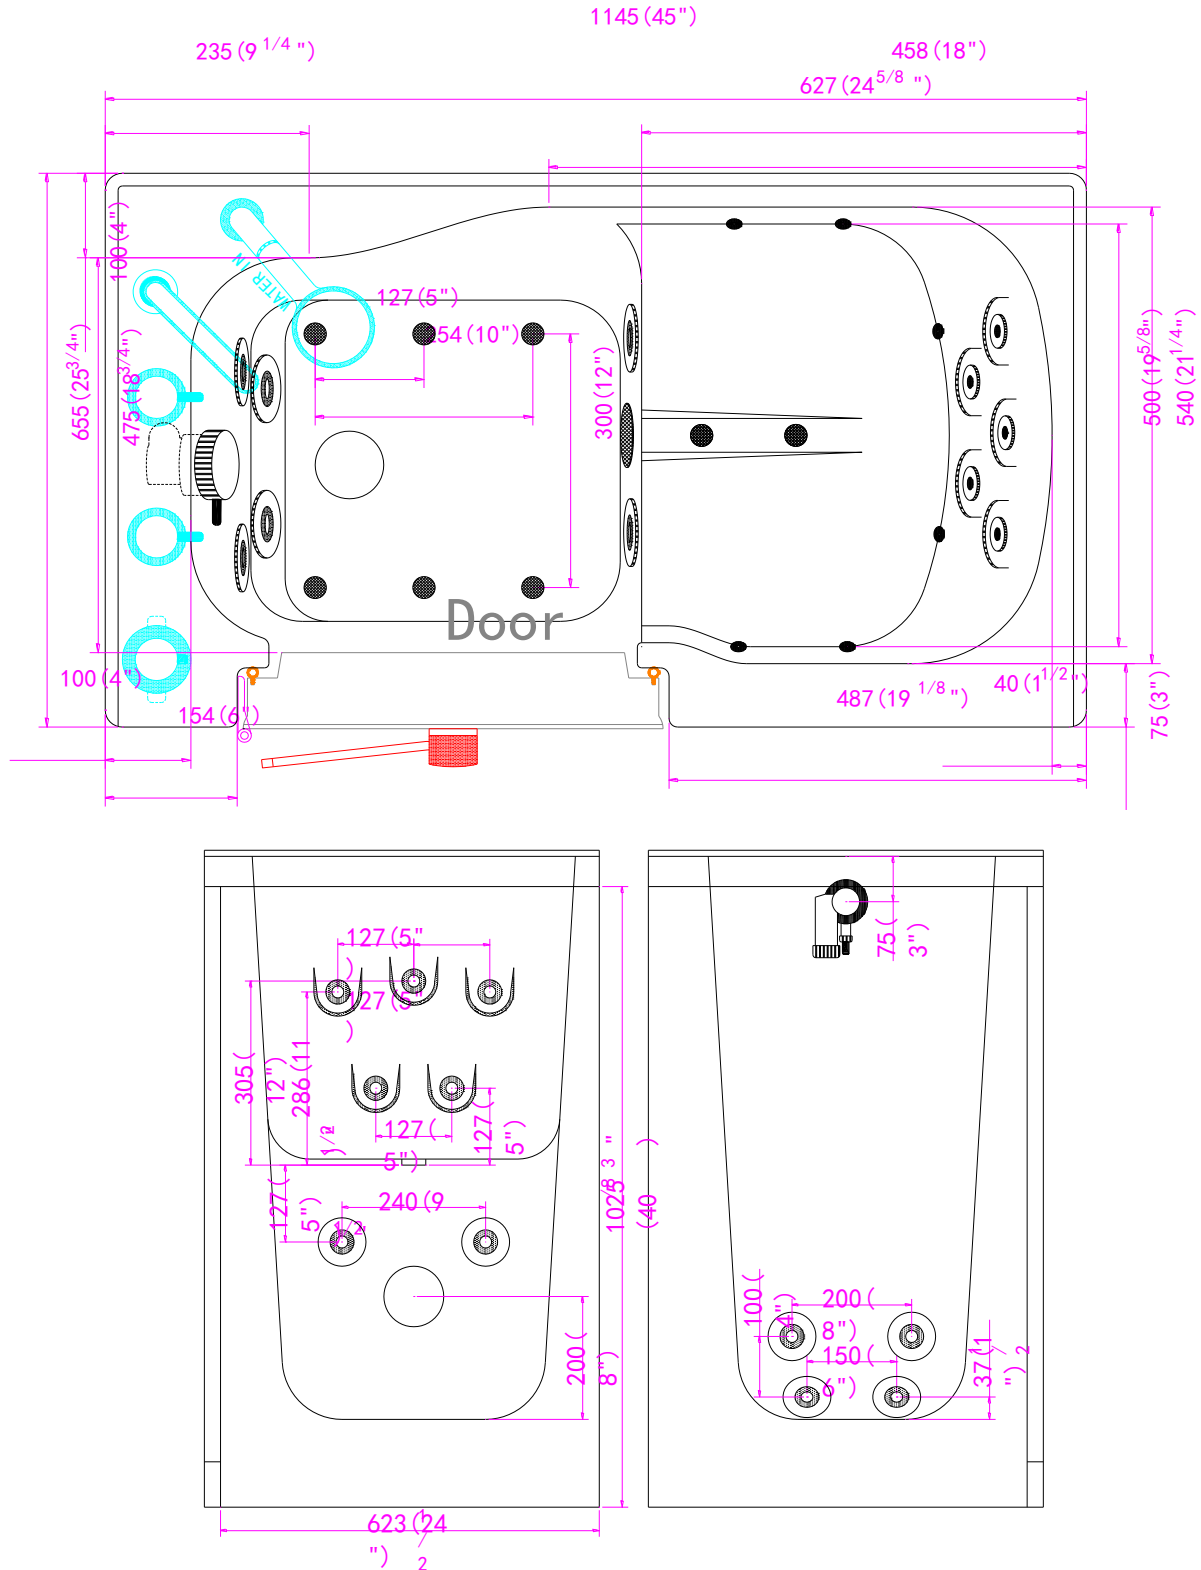

Mobile Dual+Heat Massage Walk In Bathtub

Disclaimer:
In an effort to continually improve our product, specifications and configurations are subject to change without notice. Before ordering or installing, consider future access to essential equipment.