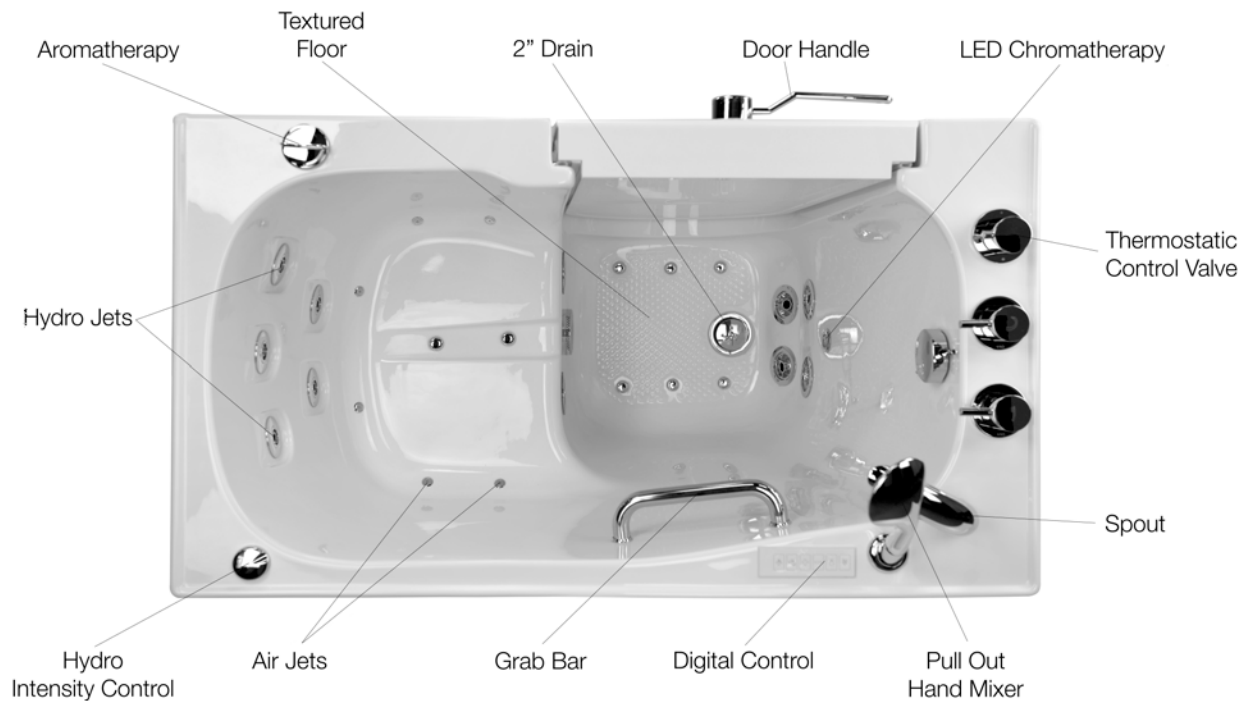

Mobile Dual+Heat Massage Walk In Bathtub