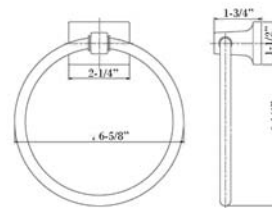

Finishes

- CP Chrome
- SN Satin Nickel
- ORB Oil Rubbed Bronze

HENNESSEY ACCESSORIES

Hennessey Towel Bar

ITB2020-18
Hennessey, 18" Towel Bar

L: 20-1/2"
W: 3-1/8"
H: 1-7/8"

ITB2020-24
Hennessey, 24" Towel Bar

L: 26
W: 3-1/8"
H: 1-7/8"

ITB2020-30
Hennessey, 30" Towel Bar

L: 32"
W: 3-1/8"
H: 1-7/8"

ITPH2020
Hennessey, Toilet Paper Holder

L: 8-3/8"
W: 3-1/8"
H: 1-3/4"

IDRH2020
Hennessey, Robe Hook

L: 2-1/8"
W: 1-1/2"
H: 1-1/2"

ISD2020
Hennessey, Soap Dish

L: 4"
W: 3-1/8"
H: 1-1/2"

ITR2020
Hennessey, Towel Ring

L: 6-5/8"
W: 1-3/4"
H: 6-1/4"

ITCH2020
Hennessey, Tooth Brush Holder

L: 3-7/8"
W: 2-7/8"
H: 1-1/2"

MOUNTING HARDWARE INCLUDED