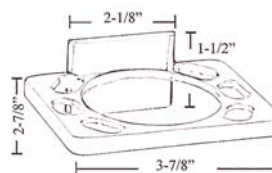

Finishes

- CP Chrome
- SN Satin Nickel
- ORB Oil Rubbed Bronze

HENNESSEY ACCESSORIES

Hennessey Towel Bar

ITB2020-18
Hennessey, 18" Towel Bar

L: 20-1/2"
W: 3-1/8"
H: 1-7/8"

ITB2020-24
Hennessey, 24" Towel Bar

L: 26
W: 3-1/8"
H: 1-7/8"

ITB2020-30
Hennessey, 30" Towel Bar

L: 32"
W: 3-1/8"
H: 1-7/8"

ITPH2020
Hennessey, Toilet Paper Holder

L: 8-3/8"
W: 3-1/8"
H: 1-3/4"

IDRH2020
Hennessey, Robe Hook

L: 2-1/8"
W: 1-1/2"
H: 1-1/2"

ISD2020
Hennessey, Soap Dish

L: 4"
W: 3-1/8"
H: 1-1/2"

ITR2020
Hennessey, Towel Ring

L: 6-5/8"
W: 1-3/4"
H: 6-1/4"

ITCH2020
Hennessey, Tooth Brush Holder

L: 3-7/8"
W: 2-7/8"
H: 1-1/2"

MOUNTING HARDWARE INCLUDED