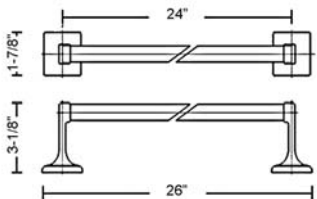

Finishes

- CP Chrome
- SN Satin Nickel
- ORB Oil Rubbed Bronze

HENNESSEY ACCESSORIES

Hennessey Towel Bar

ITB2020-18
Hennessey, 18" Towel Bar

L: 20-1/2"
W: 3-1/8"
H: 1-7/8"

ITB2020-24
Hennessey, 24" Towel Bar

L: 26
W: 3-1/8"
H: 1-7/8"

ITB2020-30
Hennessey, 30" Towel Bar

L: 32"
W: 3-1/8"
H: 1-7/8"

ITPH2020
Hennessey, Toilet Paper Holder

L: 8-3/8"
W: 3-1/8"
H: 1-3/4"

IDRH2020
Hennessey, Robe Hook

L: 2-1/8"
W: 1-1/2"
H: 1-1/2"

ISD2020
Hennessey, Soap Dish

L: 4"
W: 3-1/8"
H: 1-1/2"

ITR2020
Hennessey, Towel Ring

L: 6-5/8"
W: 1-3/4"
H: 6-1/4"

ITCH2020
Hennessey, Tooth Brush Holder

L: 3-7/8"
W: 2-7/8"
H: 1-1/2"

MOUNTING HARDWARE INCLUDED