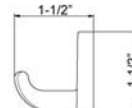

Finishes

- CP Chrome
- SN Satin Nickel
- ORB Oil Rubbed Bronze

HENNESSEY ACCESSORIES

Hennessey Towel Bar

ITB2020-18
Hennessey, 18" Towel Bar

L: 20-1/2"
W: 3-1/8"
H: 1-7/8"

ITB2020-24
Hennessey, 24" Towel Bar

L: 26
W: 3-1/8"
H: 1-7/8"

ITB2020-30
Hennessey, 30" Towel Bar

L: 32"
W: 3-1/8"
H: 1-7/8"

ITPH2020
Hennessey, Toilet Paper Holder

L: 8-3/8"
W: 3-1/8"
H: 1-3/4"

IDRH2020
Hennessey, Robe Hook

L: 2-1/8"
W: 1-1/2"
H: 1-1/2"

ISD2020
Hennessey, Soap Dish

L: 4"
W: 3-1/8"
H: 1-1/2"

ITR2020
Hennessey, Towel Ring

L: 6-5/8"
W: 1-3/4"
H: 6-1/4"

ITCH2020
Hennessey, Tooth Brush Holder

L: 3-7/8"
W: 2-7/8"
H: 1-1/2"

MOUNTING HARDWARE INCLUDED