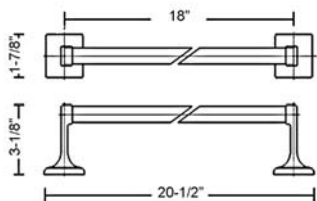

Finishes

- CP Chrome
- SN Satin Nickel
- ORB Oil Rubbed Bronze

HENNESSEY ACCESSORIES

Hennessey Towel Bar

ITB2020-18
Hennessey, 18" Towel Bar

L: 20-1/2"
W: 3-1/8"
H: 1-7/8"

ITB2020-24
Hennessey, 24" Towel Bar

L: 26
W: 3-1/8"
H: 1-7/8"

ITB2020-30
Hennessey, 30" Towel Bar

L: 32"
W: 3-1/8"
H: 1-7/8"

ITPH2020
Hennessey, Toilet Paper Holder

L: 8-3/8"
W: 3-1/8"
H: 1-3/4"

IDRH2020
Hennessey, Robe Hook

L: 2-1/8"
W: 1-1/2"
H: 1-1/2"

ISD2020
Hennessey, Soap Dish

L: 4"
W: 3-1/8"
H: 1-1/2"

ITR2020
Hennessey, Towel Ring

L: 6-5/8"
W: 1-3/4"
H: 6-1/4"

ITCH2020
Hennessey, Tooth Brush Holder

L: 3-7/8"
W: 2-7/8"
H: 1-1/2"

MOUNTING HARDWARE INCLUDED