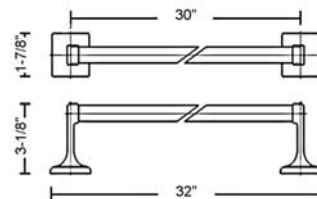

Finishes

- CP Chrome
- SN Satin Nickel
- ORB Oil Rubbed Bronze

HENNESSEY ACCESSORIES

Hennessey Towel Bar

ITB2020-18
Hennessey, 18" Towel Bar

L: 20-1/2"
W: 3-1/8"
H: 1-7/8"

ITB2020-24
Hennessey, 24" Towel Bar

L: 26
W: 3-1/8"
H: 1-7/8"

ITB2020-30
Hennessey, 30" Towel Bar

L: 32"
W: 3-1/8"
H: 1-7/8"

ITPH2020
Hennessey, Toilet Paper Holder

L: 8-3/8"
W: 3-1/8"
H: 1-3/4"

IDRH2020
Hennessey, Robe Hook

L: 2-1/8"
W: 1-1/2"
H: 1-1/2"

ISD2020
Hennessey, Soap Dish

L: 4"
W: 3-1/8"
H: 1-1/2"

ITR2020
Hennessey, Towel Ring

L: 6-5/8"
W: 1-3/4"
H: 6-1/4"

ITCH2020
Hennessey, Tooth Brush Holder

L: 3-7/8"
W: 2-7/8"
H: 1-1/2"

MOUNTING HARDWARE INCLUDED