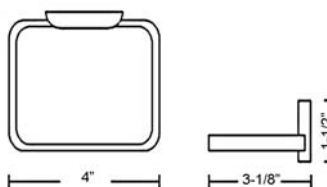

Finishes

- CP Chrome
- SN Satin Nickel
- ORB Oil Rubbed Bronze

HENNESSEY ACCESSORIES

Hennessey Towel Bar

ITB2020-18
Hennessey, 18" Towel Bar

L: 20-1/2"
W: 3-1/8"
H: 1-7/8"

ITB2020-24
Hennessey, 24" Towel Bar

L: 26
W: 3-1/8"
H: 1-7/8"

ITB2020-30
Hennessey, 30" Towel Bar

L: 32"
W: 3-1/8"
H: 1-7/8"

ITPH2020
Hennessey, Toilet Paper Holder

L: 8-3/8"
W: 3-1/8"
H: 1-3/4"

IDRH2020
Hennessey, Robe Hook

L: 2-1/8"
W: 1-1/2"
H: 1-1/2"

ISD2020
Hennessey, Soap Dish

L: 4"
W: 3-1/8"
H: 1-1/2"

ITR2020
Hennessey, Towel Ring

L: 6-5/8"
W: 1-3/4"
H: 6-1/4"

ITCH2020
Hennessey, Tooth Brush Holder

L: 3-7/8"
W: 2-7/8"
H: 1-1/2"

MOUNTING HARDWARE INCLUDED