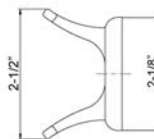

Finishes

- CP Chrome
- SN Satin Nickel
- ORB Oil Rubbed Bronze

HENNESSEY ACCESSORIES

Hennessey Towel Bar

ITB2020-18
Hennessey, 18" Towel Bar

L: 20-1/2"
W: 3-1/8"
H: 1-7/8"

ITB2020-24
Hennessey, 24" Towel Bar

L: 26
W: 3-1/8"
H: 1-7/8"

ITB2020-30
Hennessey, 30" Towel Bar

L: 32"
W: 3-1/8"
H: 1-7/8"

ITPH2020
Hennessey, Toilet Paper Holder

L: 8-3/8"
W: 3-1/8"
H: 1-3/4"

IDRH2020
Hennessey, Robe Hook

L: 2-1/8"
W: 1-1/2"
H: 1-1/2"

ISD2020
Hennessey, Soap Dish

L: 4"
W: 3-1/8"
H: 1-1/2"

ITR2020
Hennessey, Towel Ring

L: 6-5/8"
W: 1-3/4"
H: 6-1/4"

ITCH2020
Hennessey, Tooth Brush Holder

L: 3-7/8"
W: 2-7/8"
H: 1-1/2"

MOUNTING HARDWARE INCLUDED