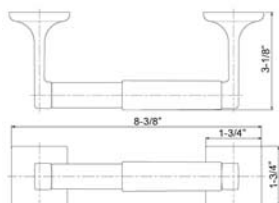

Finishes

- CP Chrome
- SN Satin Nickel
- ORB Oil Rubbed Bronze

HENNESSEY ACCESSORIES

Hennessey Towel Bar

ITB2020-18
Hennessey, 18" Towel Bar

L: 20-1/2"
W: 3-1/8"
H: 1-7/8"

ITB2020-24
Hennessey, 24" Towel Bar

L: 26
W: 3-1/8"
H: 1-7/8"

ITB2020-30
Hennessey, 30" Towel Bar

L: 32"
W: 3-1/8"
H: 1-7/8"

ITPH2020
Hennessey, Toilet Paper Holder

L: 8-3/8"
W: 3-1/8"
H: 1-3/4"

IDRH2020
Hennessey, Robe Hook

L: 2-1/8"
W: 1-1/2"
H: 1-1/2"

ISD2020
Hennessey, Soap Dish

L: 4"
W: 3-1/8"
H: 1-1/2"

ITR2020
Hennessey, Towel Ring

L: 6-5/8"
W: 1-3/4"
H: 6-1/4"

ITCH2020
Hennessey, Tooth Brush Holder

L: 3-7/8"
W: 2-7/8"
H: 1-1/2"

MOUNTING HARDWARE INCLUDED