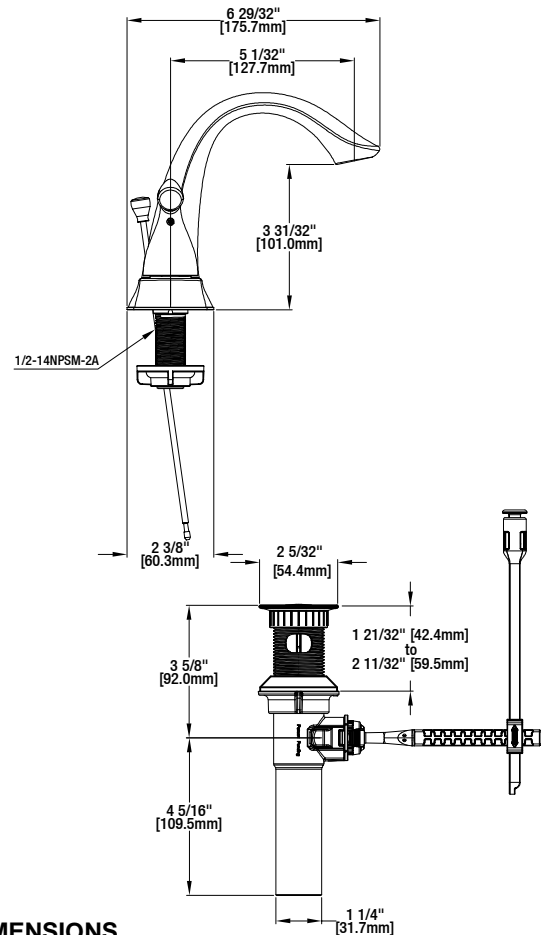

Edgewood 4 in. Centerset 2-Handle High-Arc Bathroom Faucet

MODEL	STORE SKU #	FINISH
65415W-6A01	226026	Polished Chrome
65415W-6A04	419716	Brushed Nickel PVD

FEATURES

- Requires 3-Hole Sink with 4" On-Center
- 1/2" IPS Connections
- Max Flow Rate: 1.2 gpm (4.5 L/min) at 60 psi
- Max Countertop Thickness: 1 17/32"
- Spout Reach: 5 1/32"
- Spout Height: 5 15/16"
- 1/4 Turn ceramic for Lifetime Drip-free Operation
- With ClickInstall™ Drain Assembly
- With Zinc Lever Handle

CODE COMPLIANCE

- IAPMO Certified: ASME A112.18.1/CSA B125.1
- Compliant to NSF/ANSI 61 Section 9
- Compliant to NSF/ANSI 372
- Calgreen Certified
- EPA WaterSense Certified
- Meets AB 1953 Lead Standard
- ADA Compliant

WARRANTY

- Limited Lifetime Warranty

INSTALLATION DIMENSIONS

Glacier Bay reserves the right to make changes in specifications and materials and to change and discontinue models, both without notice or obligation. Dimensions are for reference only.