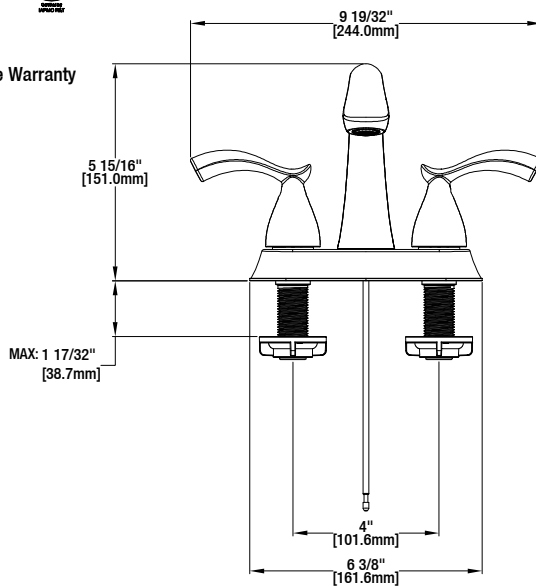

Edgewood 4 in. Centerset 2-Handle High-Arc Bathroom Faucet

MODEL	STORE SKU #	FINISH
65415W-6A01	226026	Polished Chrome
65415W-6A04	419716	Brushed Nickel PVD

FEATURES

- Requires 3-Hole Sink with 4" On-Center
- 1/2" IPS Connections
- Max Flow Rate: 1.2 gpm (4.5 L/min) at 60 psi
- Max Countertop Thickness: 1 17/32"
- Spout Reach: 5 1/32"
- Spout Height: 5 15/16"
- 1/4 Turn ceramic for Lifetime Drip-free Operation
- With ClickInstall™ Drain Assembly
- With Zinc Lever Handle

CODE COMPLIANCE

- IAPMO Certified: ASME A112.18.1/CSA B125.1
- Compliant to NSF/ANSI 61 Section 9
- Compliant to NSF/ANSI 372
- Calgreen Certified
- EPA WaterSense Certified
- Meets AB 1953 Lead Standard
- ADA Compliant

WARRANTY

- Limited Lifetime Warranty

INSTALLATION DIMENSIONS

Glacier Bay reserves the right to make changes in specifications and materials and to change and discontinue models, both without notice or obligation. Dimensions are for reference only.