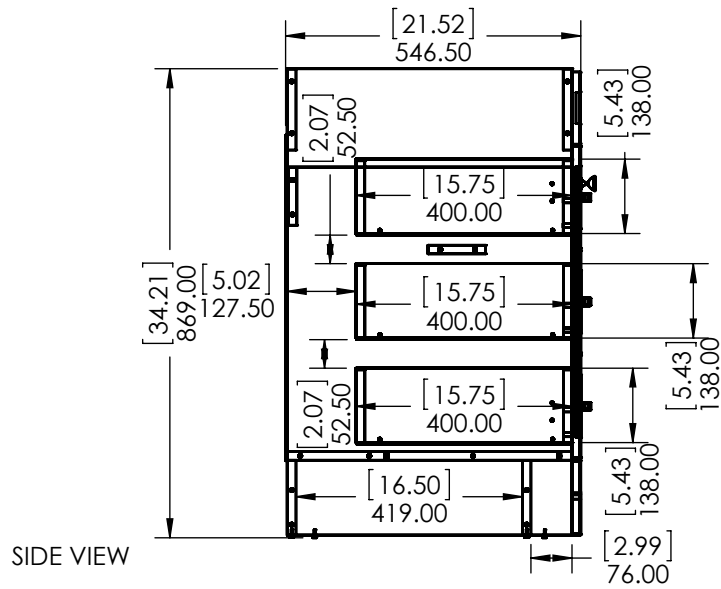

ITEM ID	DESCRIPTION
CE4821-CT	Color Essentials 48in x 21in D Vanity in Cement
CE4821-CI	Color Essentials 48in x 21in D Vanity in Ceramic

REV	ECO#	DESCRIPTION	REV'D BY DATE	CHK'D BY DATE	APRV'D BY DATE
0		New Release	IASV 5/1/17	IASV 5/1/17	IASV 5/1/17

UNLESS OTHERWISE SPECIFIED
 DIMENSIONS ARE IN mm and [inches]
 AND TOLERANCES ARE +/- 1.0 [0.04]

DRAWN BY:	IASV	5/1/17
CHECKED BY:	IASV	5/1/17
APPROVED BY:	IASV	5/1/17
DO NOT SCALE DRAWING	SCALE: 1:10	SIZE: A

TITLE:	THORNBRIAR 48" ASSEMBLY		
PART NO:	PAGE	1 OF 1	REV: 0