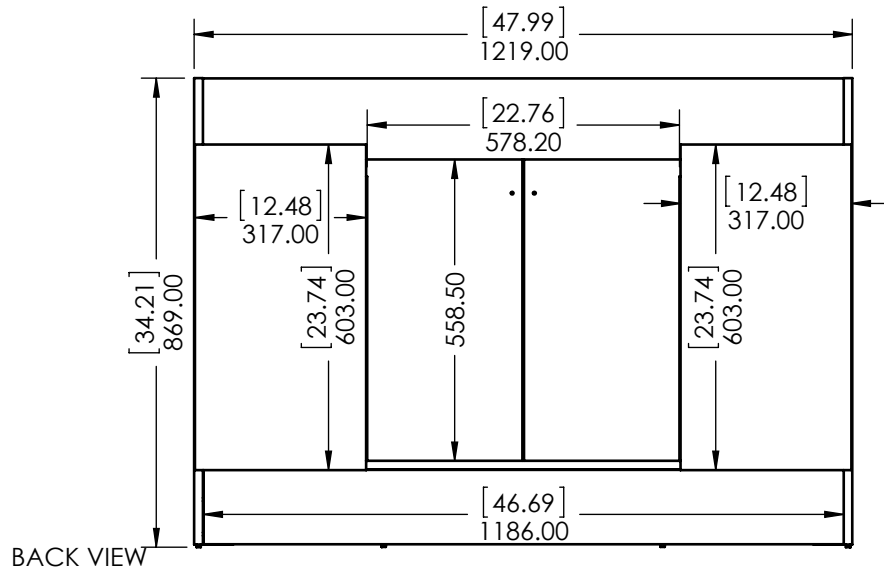

ITEM ID	DESCRIPTION
CE4821-CT	Color Essentials 48in x 21in D Vanity in Cement
CE4821-CI	Color Essentials 48in x 21in D Vanity in Ceramic

REV	ECO#	DESCRIPTION	REV'D BY DATE	CHK'D BY DATE	APRV'D BY DATE
0		New Release	IASV 5/1/17	IASV 5/1/17	IASV 5/1/17

UNLESS OTHERWISE SPECIFIED
 DIMENSIONS ARE IN mm and [inches]
 AND TOLERANCES ARE +/- 1.0 [0.04]

DRAWN BY:	IASV	5/1/17
CHECKED BY:	IASV	5/1/17
APPROVED BY:	IASV	5/1/17
DO NOT SCALE DRAWING	SCALE: 1:10	SIZE: A

TITLE:	THORNBRIAR 48" ASSEMBLY		
PART NO:	PAGE	1 OF 1	REV: 0