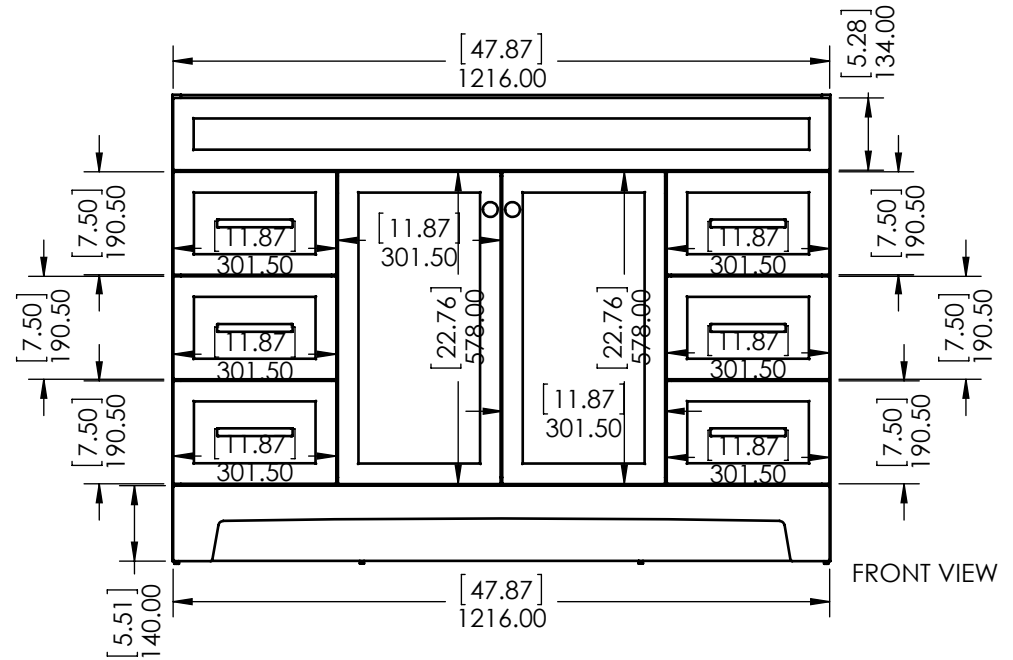

ITEM ID	DESCRIPTION
CE4821-CT	Color Essentials 48in x 21in D Vanity in Cement
CE4821-CI	Color Essentials 48in x 21in D Vanity in Ceramic

REV	ECO#	DESCRIPTION	REV'D BY DATE	CHK'D BY DATE	APRV'D BY DATE
0		New Release	IASV 5/1/17	IASV 5/1/17	IASV 5/1/17

UNLESS OTHERWISE SPECIFIED
 DIMENSIONS ARE IN mm and [inches]
 AND TOLERANCES ARE +/- 1.0 [0.04]

DRAWN BY:	IASV	5/1/17
CHECKED BY:	IASV	5/1/17
APPROVED BY:	IASV	5/1/17
DO NOT SCALE DRAWING	SCALE: 1:10	SIZE: A

TITLE:	THORNBRIAR 48" ASSEMBLY		
PART NO:	PAGE	1 OF 1	REV: 0