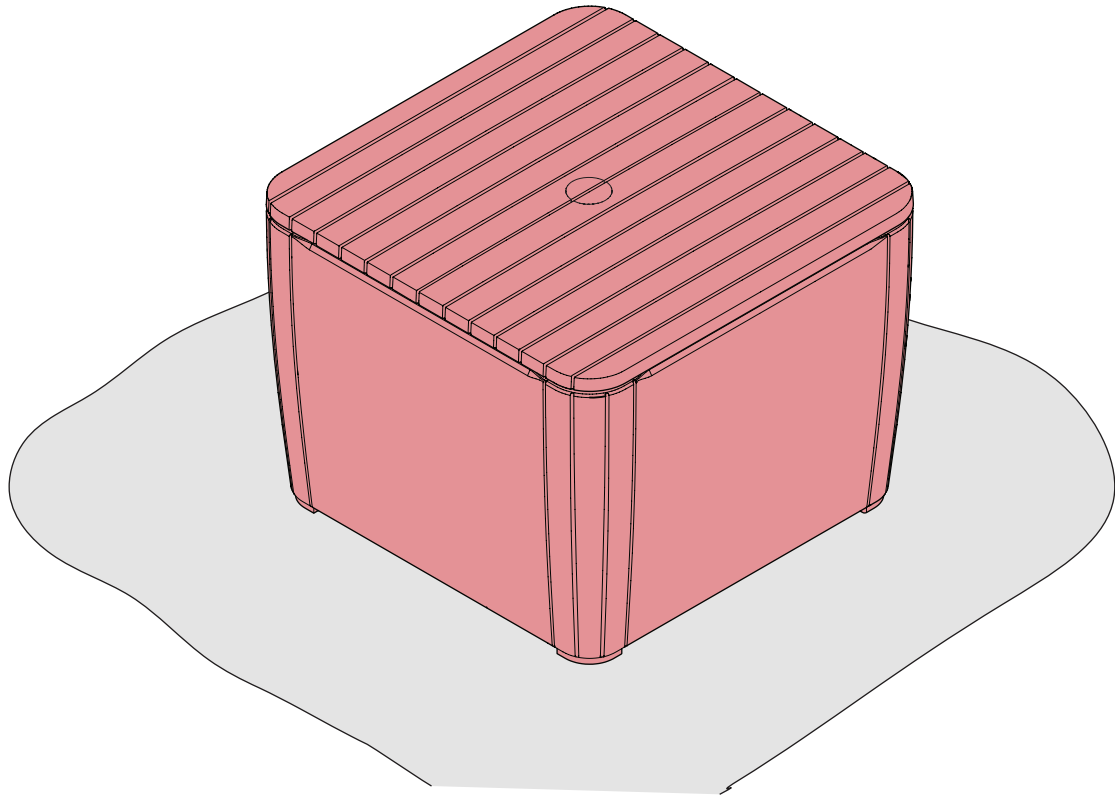

MAX 110 kg  
240 lbs

< 40 °C < 104 °F  
> 0 °C > 32 °F

1

2

3

4

*Not included*  
Max base size:  
43x43 cm / 17.5x17.5 inch

1