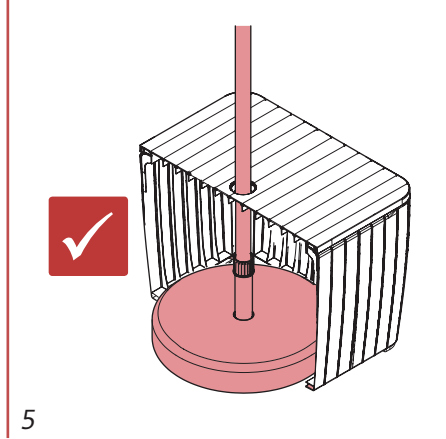

Not included
Max base size:
43x43 cm / 17.5x17.5 inch

1

2

3

4

5