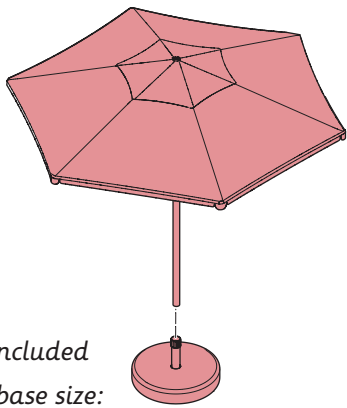

MAX 110 kg  
240 lbs

< 40 °C < 104 °F  
> 0 °C > 32 °F

1

2

3

4

*Not included*  
Max base size:  
43x43 cm / 17.5x17.5 inch

1