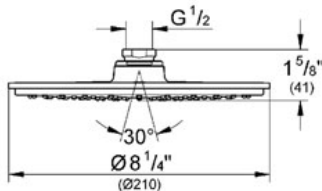

Product Description:
Head shower 1 spray

Standard Specification:

- GROHE StarLight® finish
- GROHE DreamSpray® perfect flow
- SpeedClean anti-lime system
- Diameter $\text{Ø} 8 \frac{1}{4}''$
- With ball joint
- Rotation angle $\pm 15^\circ$
- 120 spray nozzles
- Spray pattern: Rain starting at 7 psi flow pressure
- Flow restrictor - 2.0 gpm at 80psi
- 1/2" Connection thread

Applicable Codes & Standards:

- Energy Policy Act of 1992
- ASME A112.18.1/CSA B125.1
- CalGreen

Color:

- 27814 000 chrome
- 27814 BE0 Sterling inf
- 27814 EN0 Brushed Nickel