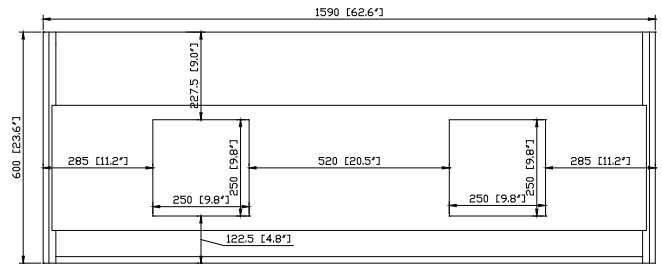

Colors /Finishes

- Restored Kahki Wood

Nominal Dimension

- 62.6W x 20.3D x 23.6H(Inch)

Components

Mirror	SONOMA-M59	
Vanity Top (VC)	VUT630MT	VUT630GL
Linen Tower	SONOMA-WC12-RK	

Product Diagrams

Front

Back

Side

Top