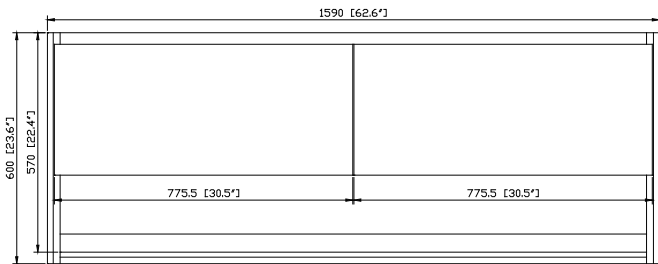

Colors /Finishes

- Restored Kahki Wood

Nominal Dimension

- 62.6W x 20.3D x 23.6H(Inch)

Components

Mirror	SONOMA-M59	
Vanity Top (VC)	VUT630MT	VUT630GL
Linen Tower	SONOMA-WC12-RK	

Product Diagrams

Front

Back

Side

Top