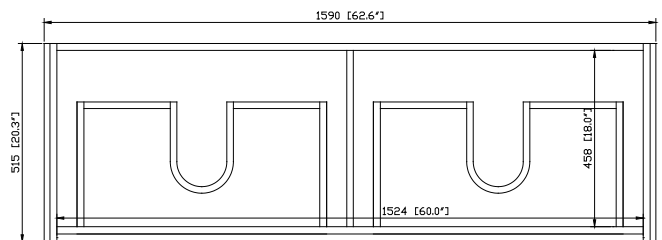

Colors /Finishes

- Restored Kahki Wood

Nominal Dimension

- 62.6W x 20.3D x 23.6H(Inch)

Components

Mirror	SONOMA-M59	
Vanity Top (VC)	VUT630MT	VUT630GL
Linen Tower	SONOMA-WC12-RK	

Product Diagrams

Front

Back

Side

Top