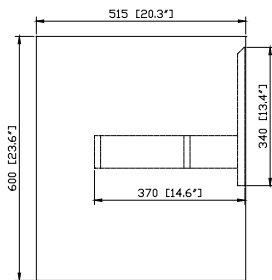

Colors /Finishes

- Restored Kahki Wood

Nominal Dimension

- 62.6W x 20.3D x 23.6H(Inch)

Components

Mirror	SONOMA-M59	
Vanity Top (VC)	VUT630MT	VUT630GL
Linen Tower	SONOMA-WC12-RK	

Product Diagrams

Front

Back

Side

Top