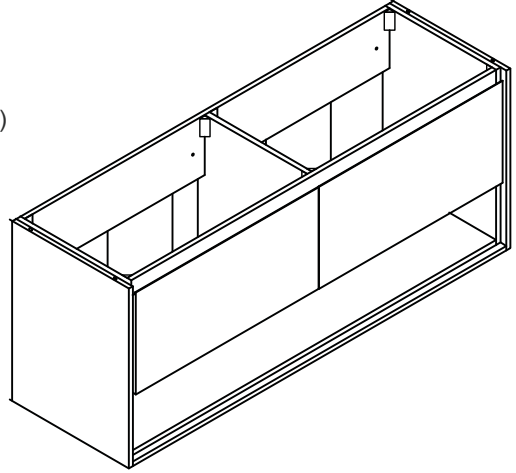

Avanity

SONOMA-V63-RK

Features

- Malaysia laminated solid wood
- Restored Kahki Wood finish
- Wall hung
- Two big drawers with bevel edged finger pull
- Blum metal drawer slider with guardrail
- One layer open shelf, big storage space

Colors /Finishes

- Restored Kahki Wood

Nominal Dimension

- 62.6W x 20.3D x 23.6H(Inch)

Components

Mirror	SONOMA-M59	
Vanity Top (VC)	VUT630MT	VUT630GL
Linen Tower	SONOMA-WC12-RK	

Product Diagrams

Front

Back

Side

Top