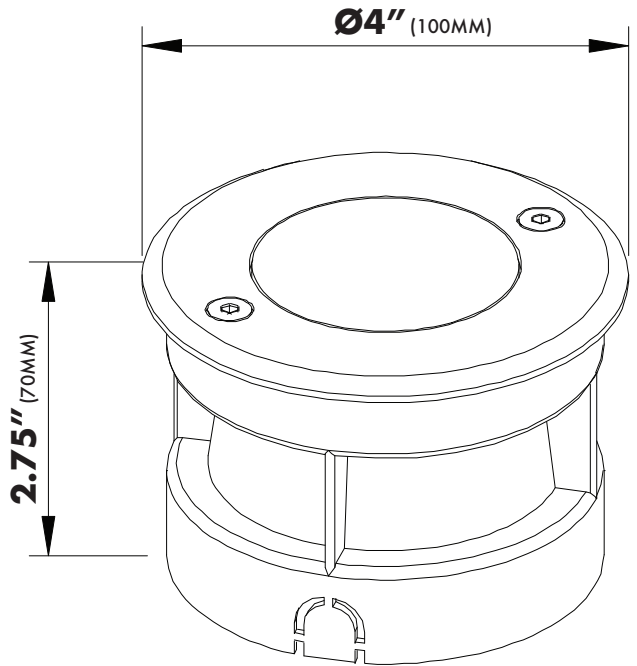

SPECIFICATIONS

• LUMENS	141
• WATTS	3W
• VOLTAGE	12V AC
• CRI	80
• CCT	3000K
• WET LISTED	IP67
• DIFFUSER	GLASS
• MATERIAL	STAINLESS STEEL COVER / ALUMINUM BODY WITH UV POWDER COATING
• FINISH	BLACK
• LIFETIME	50,000 HOURS
• TRANSFORMER REQUIRED (NOT INCLUDED)	
• ETL LISTED	
• WARRANTY	5-YEAR LIMITED

**MODEL#VOI92363
DIMENSIONS**

OVERALL: **Ø4" x 2.75"** (100MM x 70MM)

THE MEASUREMENTS ARE ROUNDED TO THE NEAREST 1/4"

AVAILABLE FINISHES