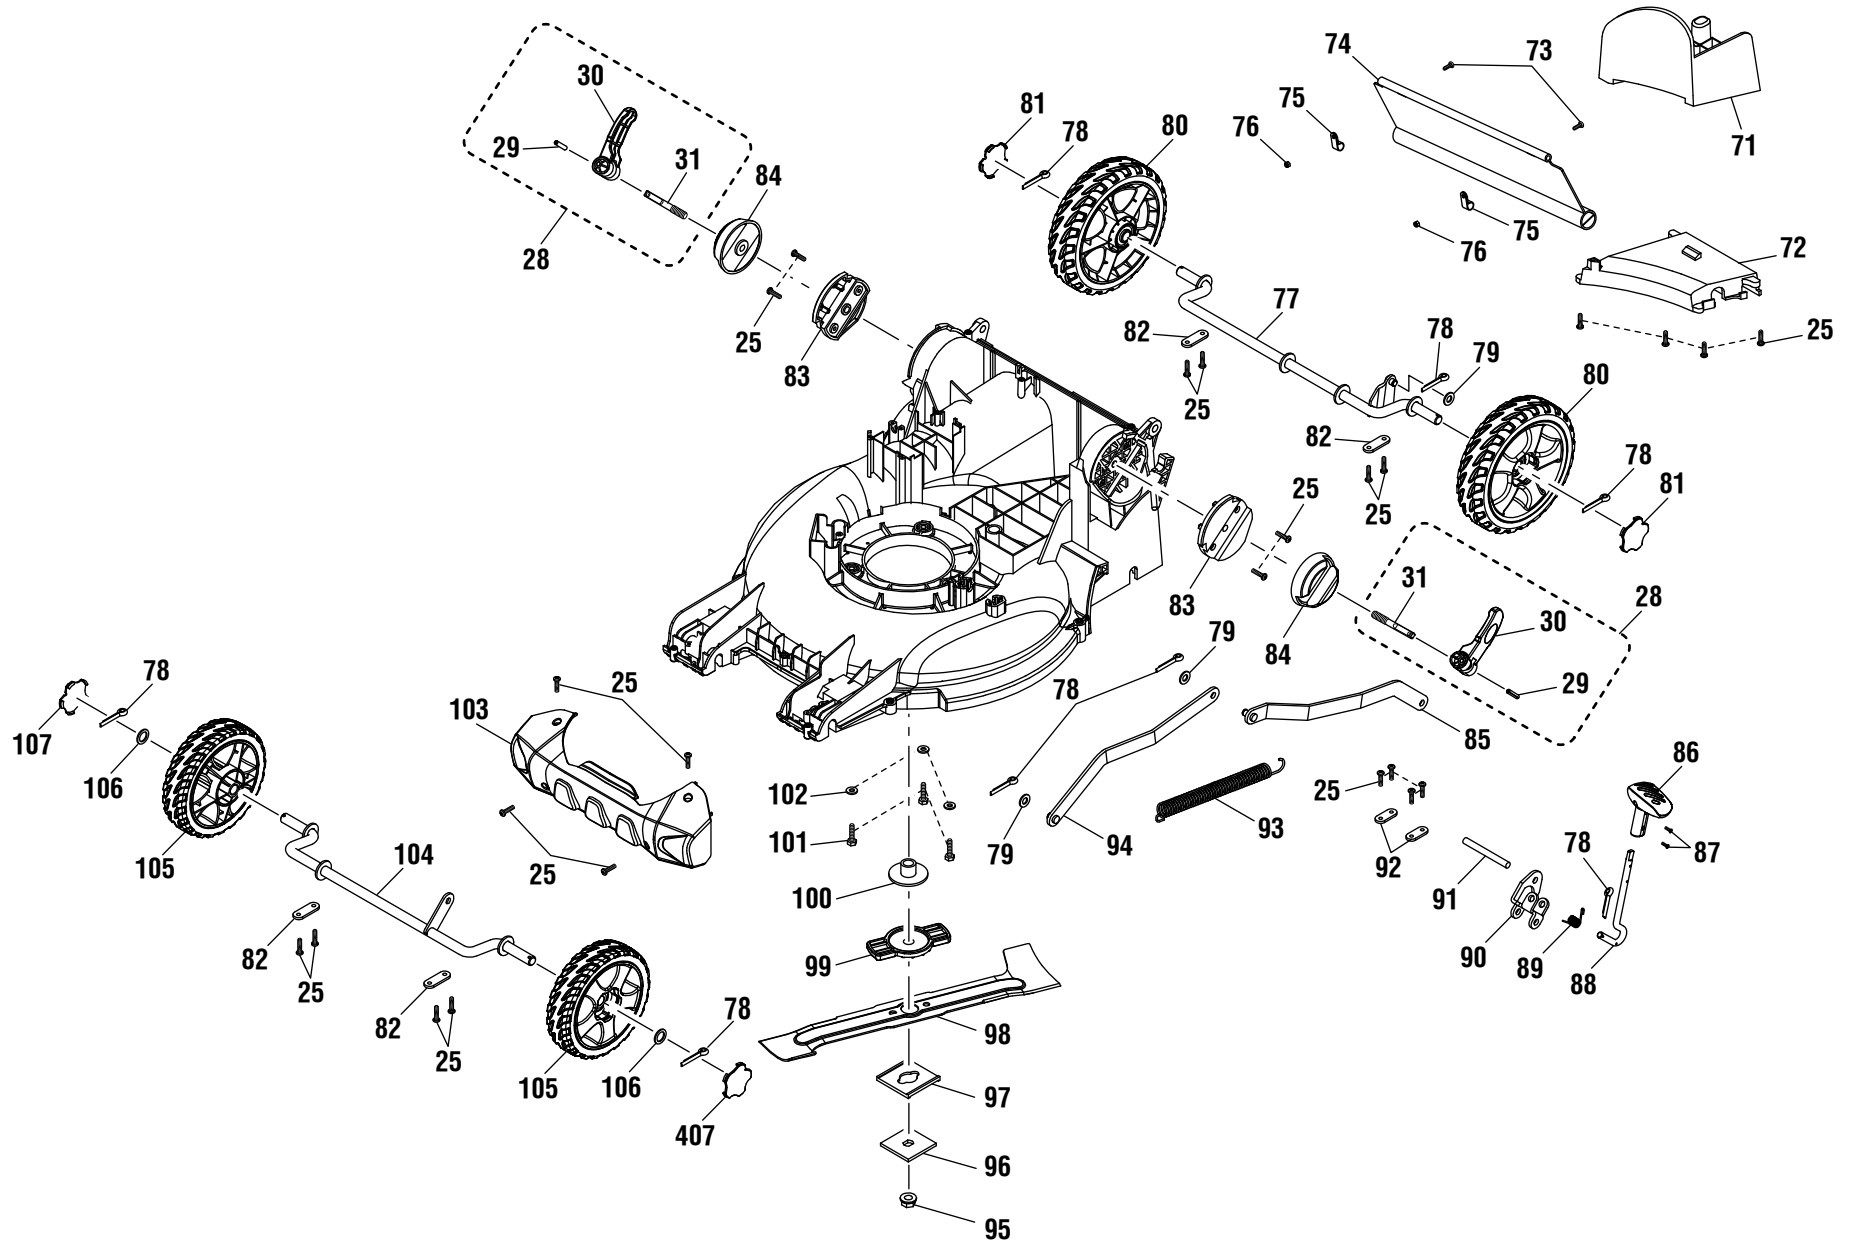

**RYOBI
40 VOLT LAWN MOWER
MODEL NO. RY40100
REPAIR SHEET**

RYOBI RY40100 40 VOLT LAWN MOWER

FIGURE A

RYOBI RY40100 40 VOLT LAWN MOWER

FIGURE A

RYOBI RY40100 40 VOLT LAWN MOWER

The model number will be found on a label attached to the deck. Always mention the model number in all correspondence regarding your **LAWN MOWER** or when ordering replacement parts.