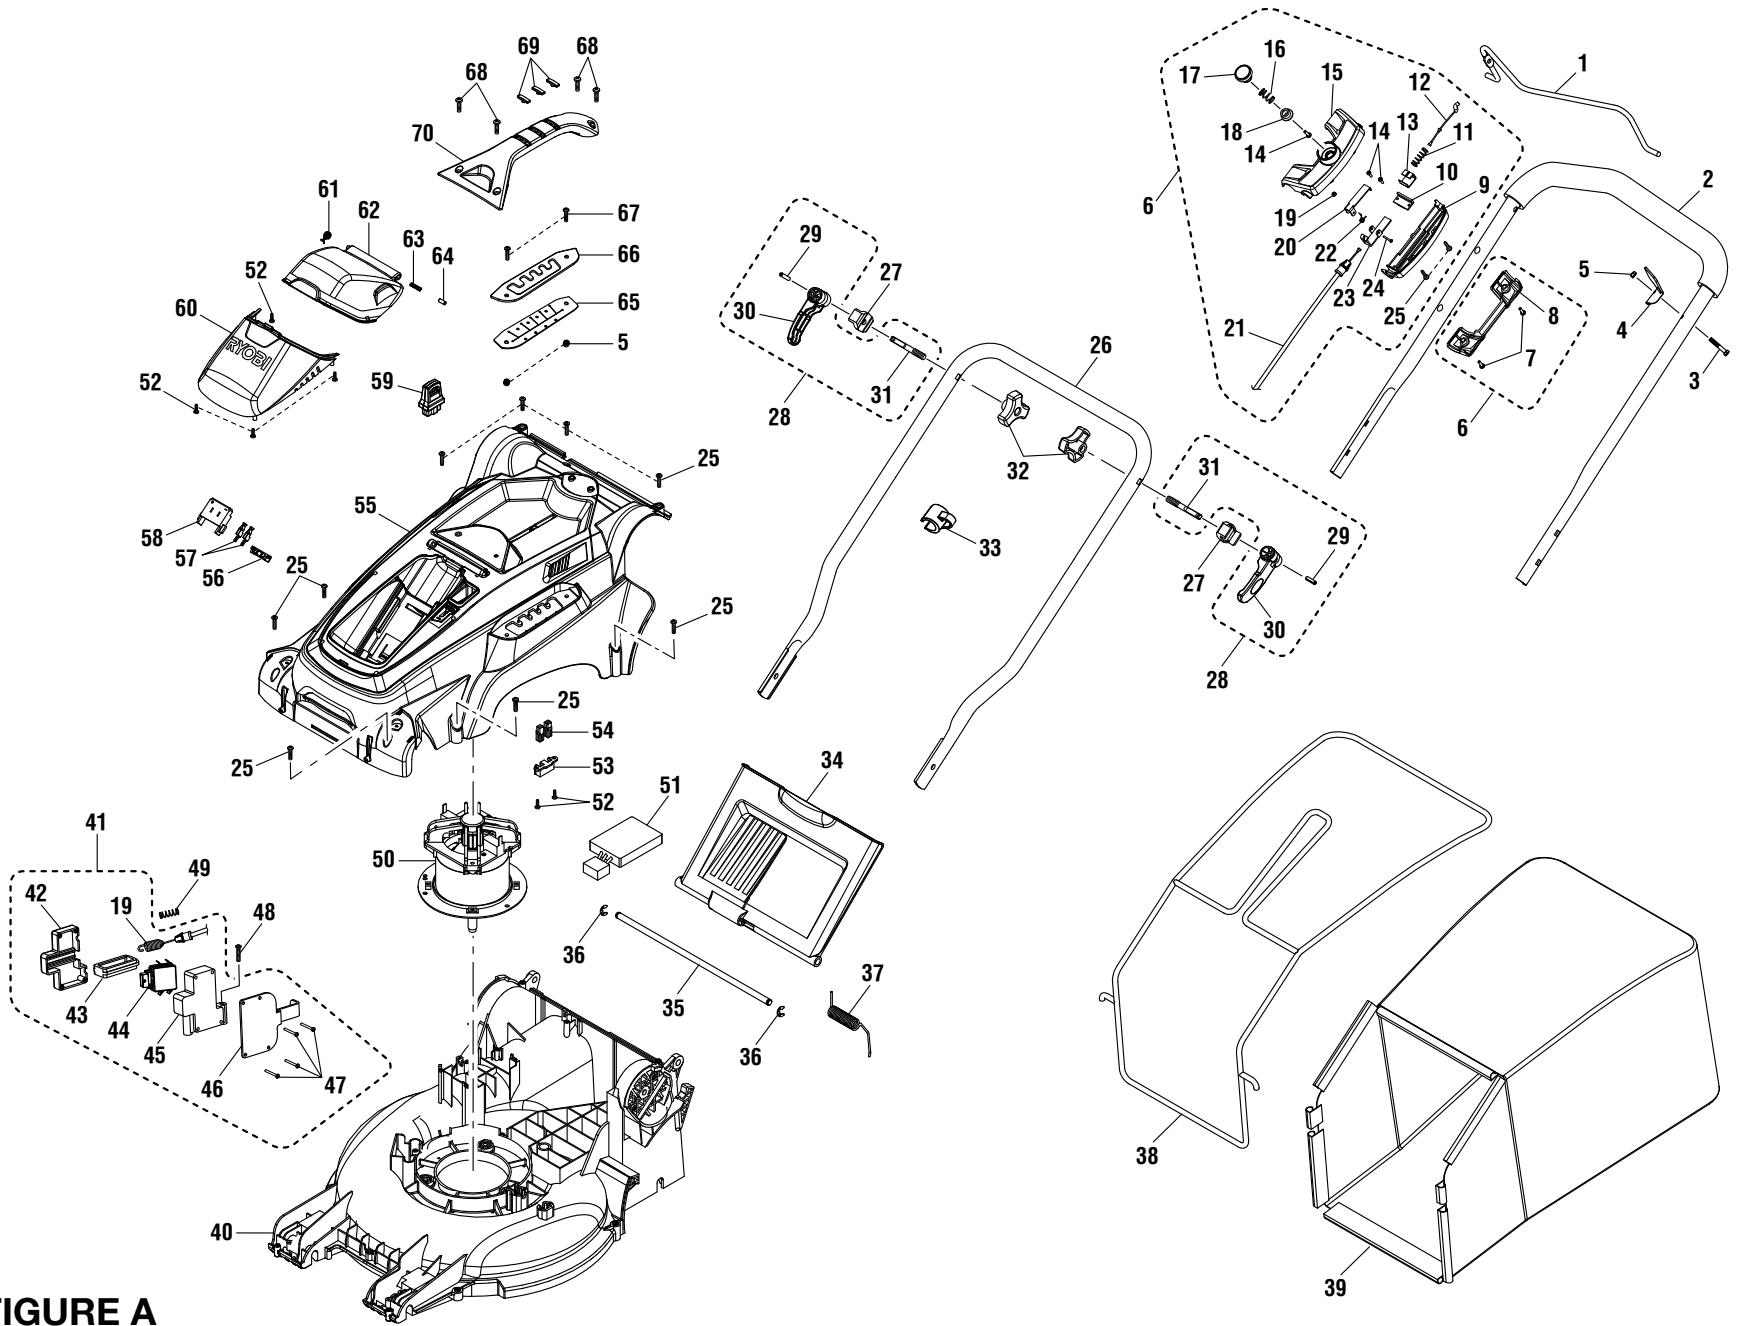

**RYOBI
40 VOLT LAWN MOWER
MODEL NO. RY40100
REPAIR SHEET**

RYOBI RY40100 40 VOLT LAWN MOWER

FIGURE A

RYOBI RY40100 40 VOLT LAWN MOWER

FIGURE A

RYOBI RY40100 40 VOLT LAWN MOWER

The model number will be found on a label attached to the deck. Always mention the model number in all correspondence regarding your **LAWN MOWER** or when ordering replacement parts.