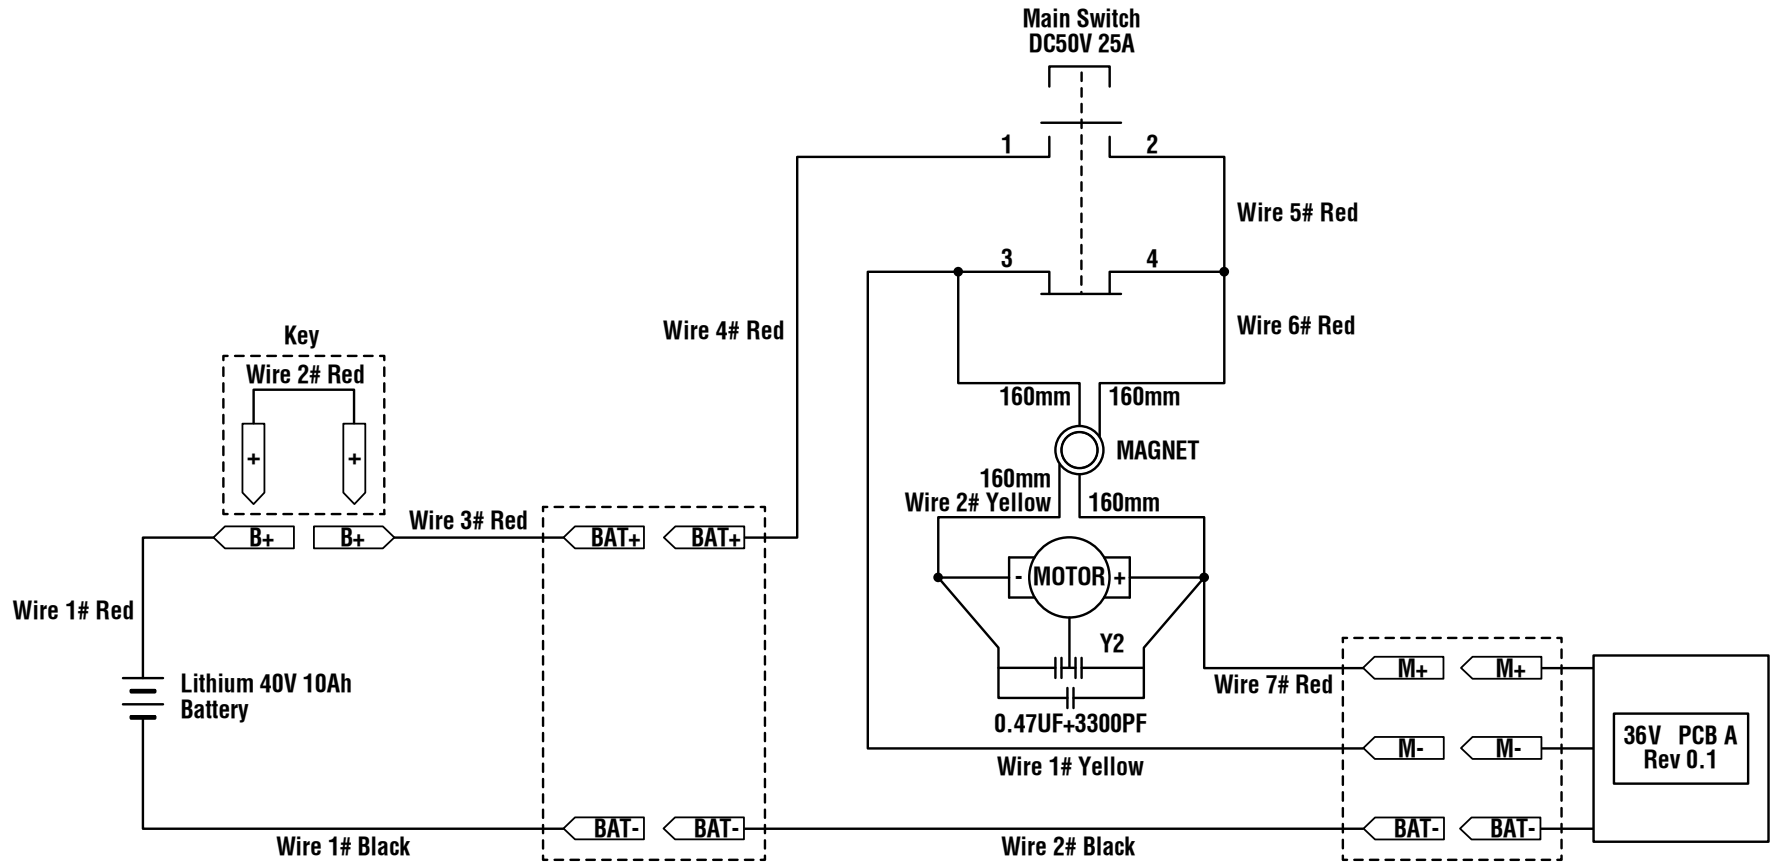

RYOBI RY40100 40 VOLT LAWN MOWER

Wire #	Wire Color	Size AWG	Wire Length mm	Wire #	Wire Color	Size AWG	Wire Length mm	Wire #	Wire Color	Size AWG	Wire Length mm
1	Red	14	220	1	Black	14	200	1	Yellow	14	130
2	Red	14	50	2	Black	14	150	2	Yellow	14	800
3	Red	14	130								
4	Red	14	180								
5	Red	14	50								
6	Red	14	800								
7	Red	14	100								

WIRING DIAGRAM