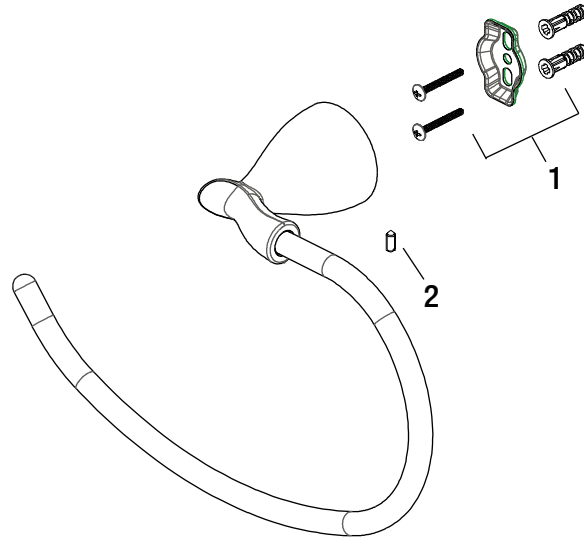

Replacement Parts List

Glacier Bay Edgewood Series Towel Ring

MODEL	STORE SKU #	FINISH
20064-0501	281355	Chrome Polished

Many replacement parts can be purchased online or at your local store. Please use the table below to identify the part SKU number needed, go to HOMEDEPOT.COM, and check for online and store availability. If you can't find the part you are looking for, please call 1-855-HD-GLACIER.

Part	Description	Part #	Internet SKU #	Store SKU #
1	Plastic Anchor	RP80216	207107177	
	Mounting Bracket			
	Wood Screw			
2	Set Screw	RP50041		