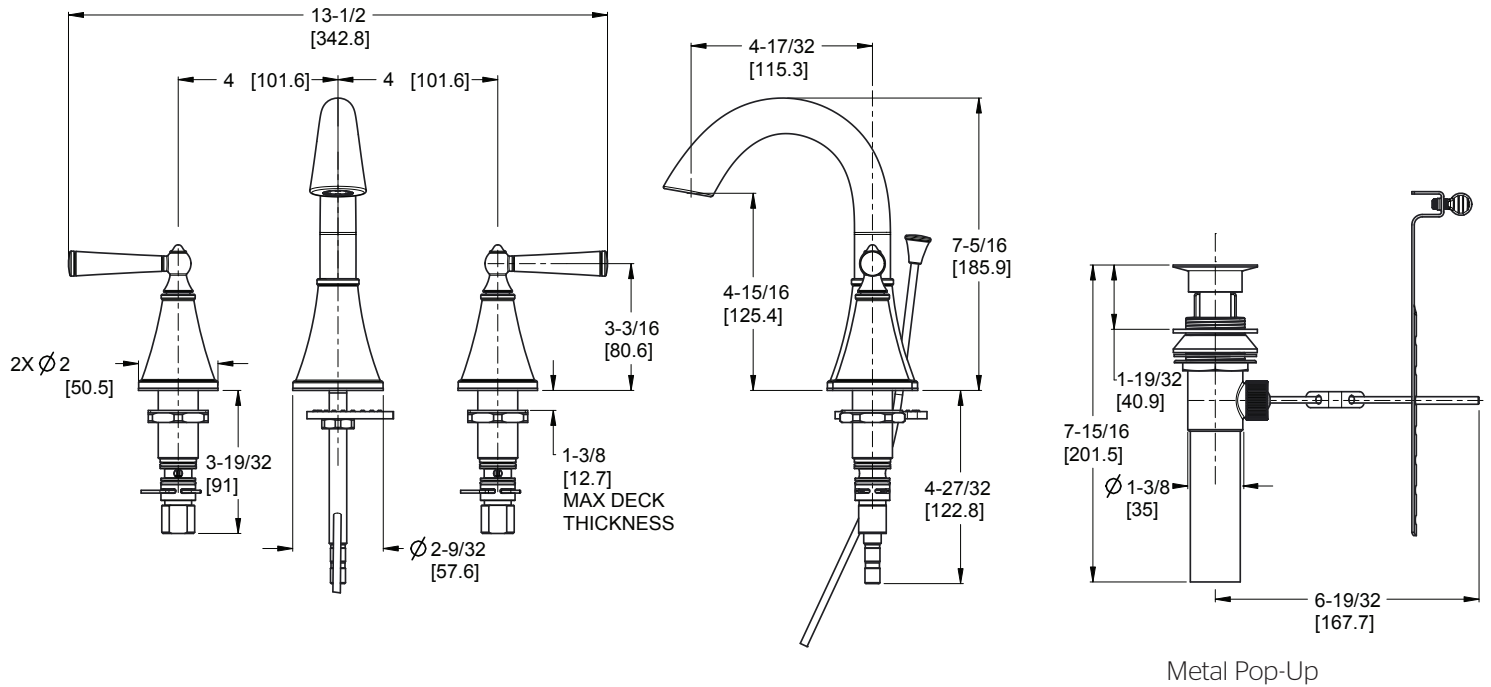

Saxton™ 4" Centerset Lavatory Faucet

- LG49-GLOC Finish(C)
- LG49-GLOK Finish(K)
- LG49-GLOY Finish(Y)

Specifications

- All Metal Construction

Features

- 1.2 GPM Flow Rate
- All Metal Construction
- Fixed Hub
- Metal Pop-Up
- Mounting Hardware Included
- Pforever Seal Ceramic Disc Valve
- Pforever Warranty®

Code Compliance

Pfister products are designed and manufactured in compliance with the following standards and codes:

- IAPMO Certified
- CSA B125 Certified
- ASME A112.18.1
- NSF 61/9 Annex G (Low lead)
- Cal Green Compliant
- ADA Compliant-ANSI A117.1 (Lever handles only)
- EPA WaterSense Certification 1.2 gpm, 4.5L/Min

Dimensions

Ø1 Min to Ø1-1/2 Max. Deck Hole Openings