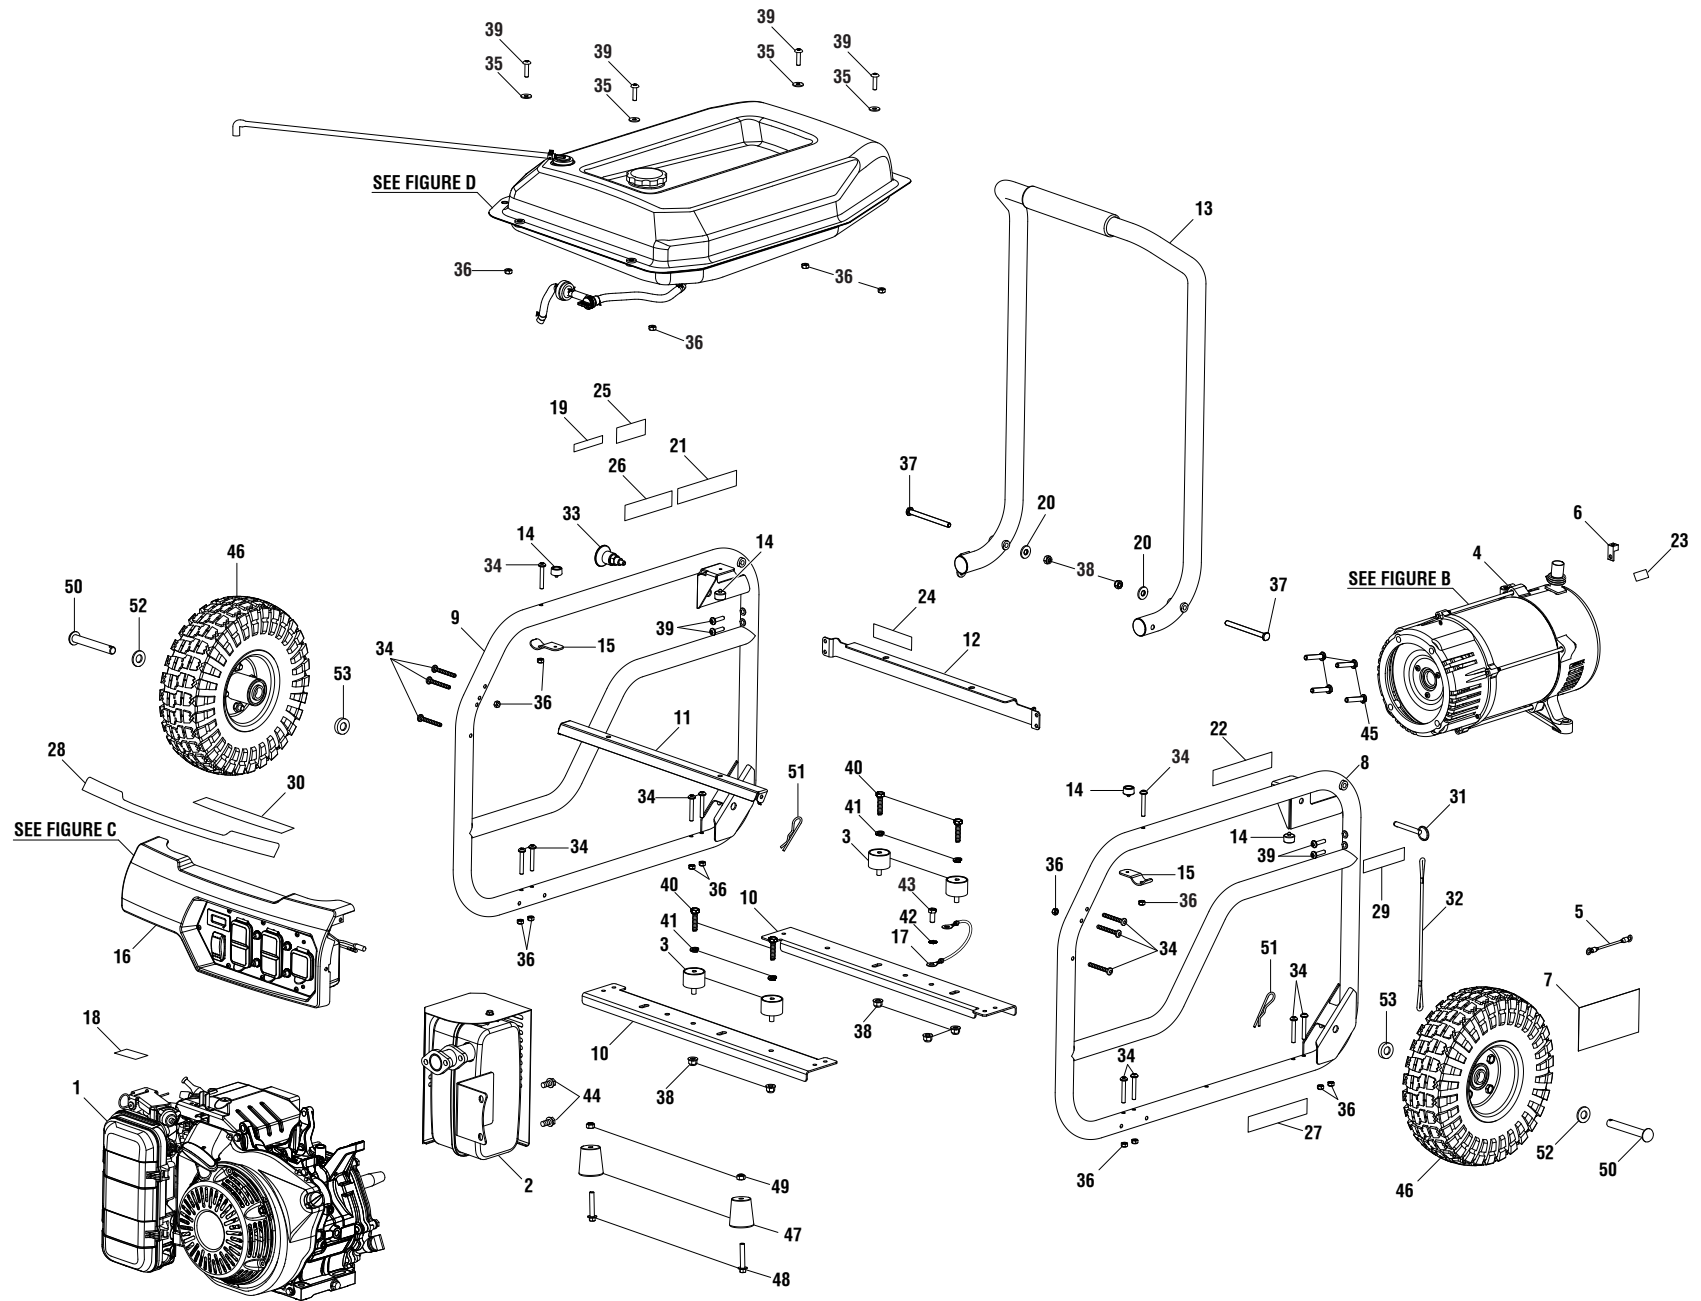

RYOBI GENERATOR – RY906500

FIGURE A

RYOBI GENERATOR – RY906500

The model number will be found on a label attached to the engine. Always mention the model number in all correspondence regarding your **GENERATOR** or when ordering replacement parts.

PARTS LIST – FIGURE A

KEY PART NO. NUMBER	DESCRIPTION	QTY	KEY PART NO. NUMBER	DESCRIPTION	QTY	KEY PART NO. NUMBER	DESCRIPTION	QTY
1	Note A	1	21	940974089	1	41	673155001	4
2	309322038	1	22	940974007	1	42	673157001	1
3	570356012	4	23	940513002	1	43	660973016	1
4	310227064	1	24	940513029	1	44	660599002	2
5	290455001	1	25	940758005	1	45	660596002	4
6	638703003	1	26	940680075	1	46	308451010	1
7	560878003	1	27	940708019	1	47	562856010	2
8	308581060	1	28	940779164	1	48	661836007	2
9	308581061	1	29	940514010	1	49	678774004	2
10	638735049	2	30	940617164	1	50	681866006	2
11	638959024	1	31	310712001	1	51	678146002	2
12	638960013	1	32	310715001	1	52	638422004	2
13	310224082	1	33	308910010	1	53	638498003	2
14	570712002	4	34	660224019	18	Not Shown:		
15	678285007	2	35	673154002	4	991000692	Operator's Manual	
16	290403083	1	36	678460009	16	991000693	Quick Reference Guide	
17	290404001	1	37	661851004	2	120302014	Hardware Kit	
18	940647121	1	38	678774012	7			
19	941486008	1	39	661834005	4			
20	638128004	2	40	660973017	4			

NOTE A: Techtronic Industries Power Equipment, Inc., will not provide complete engines as replacement parts. Engines are covered through the engine manufacturer's warranty. Consult the accompanying engine manual or contact our service department for assistance.