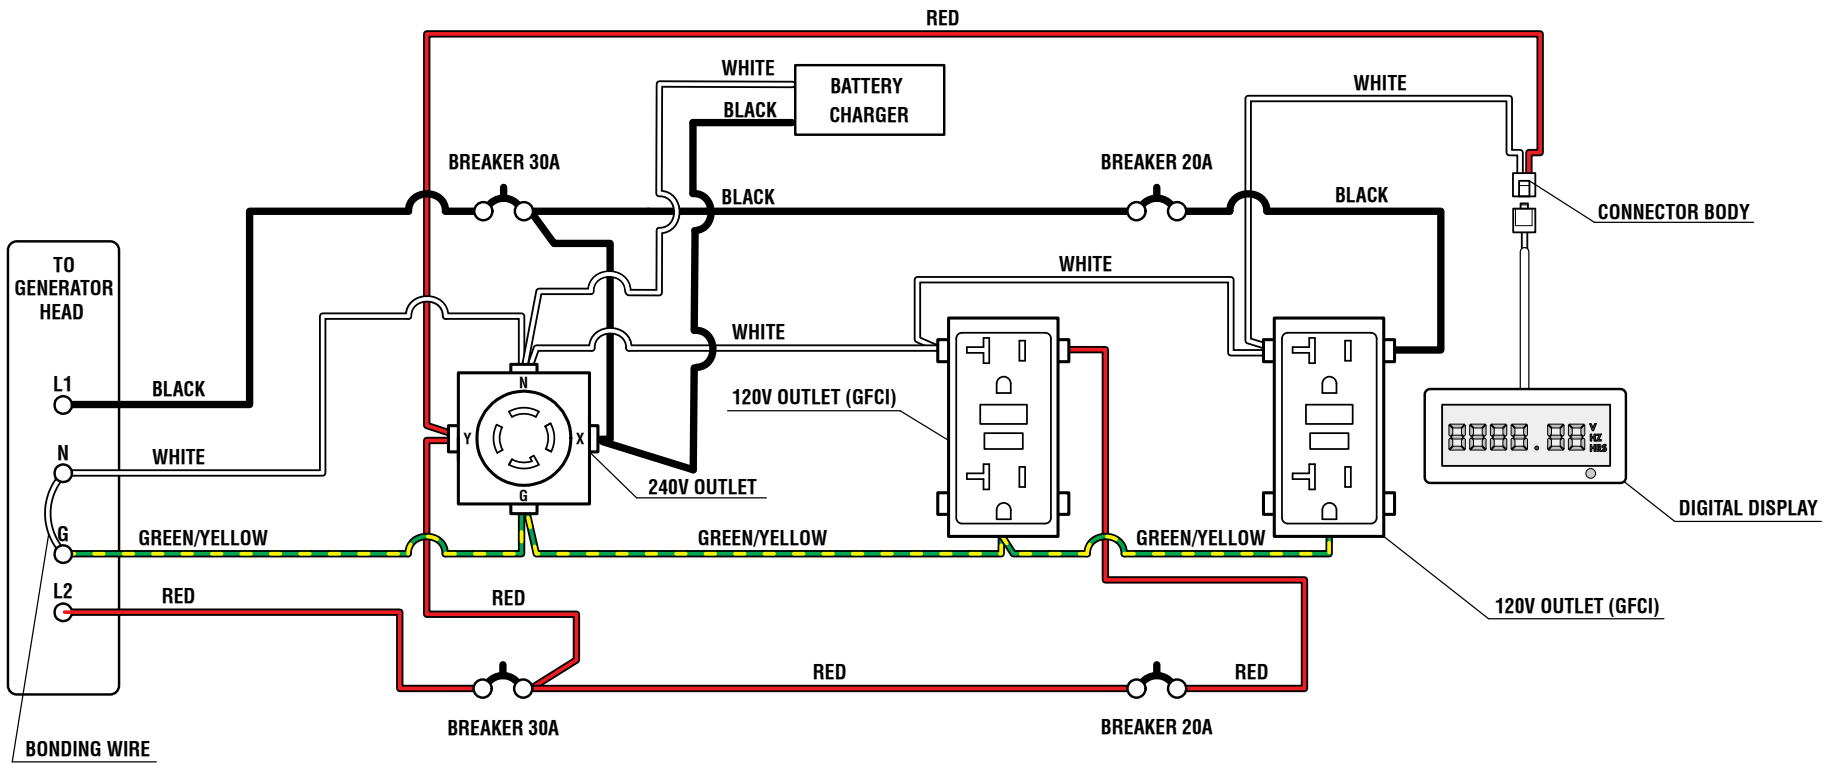

RYOBI GENERATOR – RY906500

WIRING DIAGRAM