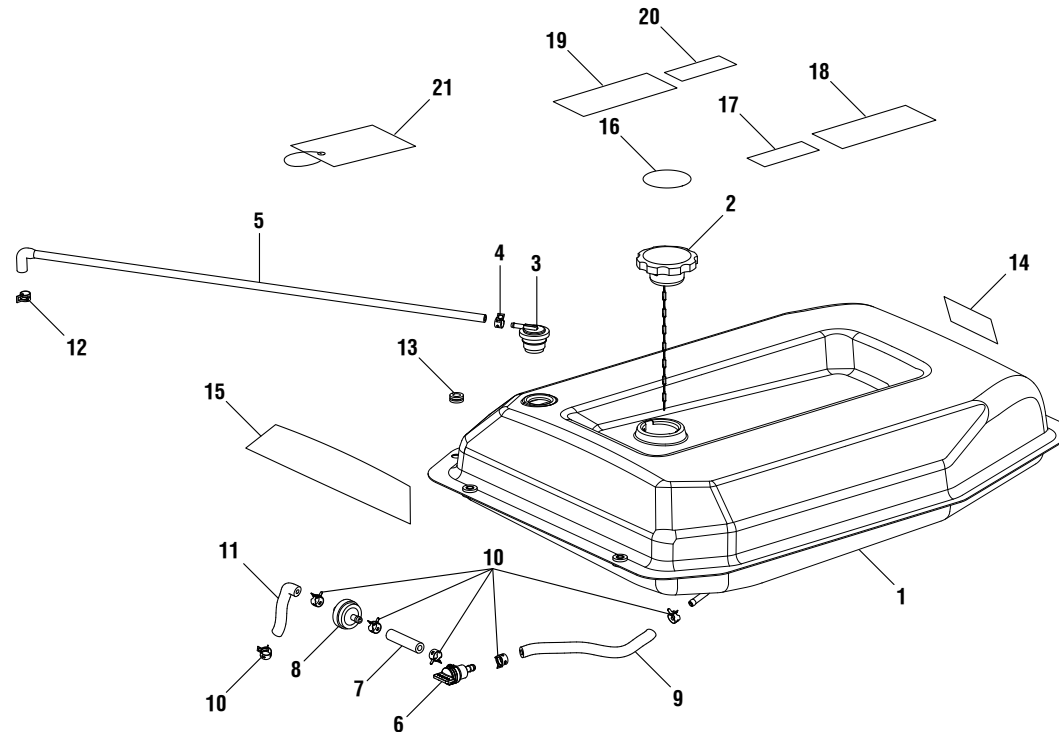

FIGURE B

KEY NO.	PART NUMBER	DESCRIPTION	QTY	KEY NO.	PART NUMBER	DESCRIPTION	QTY
1	570766004	Rubber Boot	1	9	638623002	Rotor Washer	1
2	678296004	Brush Cover	1	10	661603031	Stator Bolt (M6 x 210 mm, hex hd.).....	2
3	290440005	Automatic Voltage Regulator	1	11	678865003	Bearing Housing	1
4	290602003	Terminal Block	1	12	310772049	Stator Assembly.....	1
5	290441005	Brush Assembly.....	1	13	310771048	Rotor Assembly	1
6	661603030	Rotor Bolt.....	1	14	690840002	Nut (M5)	2
7	660938031	Stator Bolt.....	4	15	638624020	Cover	1
8	660938012	Bolt (M5 x 16 mm, Hex Hd.)	6	16	640331005	Engine Adaptor	1

FIGURE C

KEY NO.	PART NUMBER	DESCRIPTION	QTY	KEY NO.	PART NUMBER	DESCRIPTION	QTY
1	519815010	Control Box.....	1	8	290435025	Wiring Harness	1
2	290400023	120 Volt GFCI Receptacle.....	2	9	678720001	Lock Nut (#6-32).....	6
3	570412008	GFCI Receptacle Cover.....	2	10	290492005	Digital Display	1
4	570412007	Receptacle Cover (30 Amp).....	1	11	638496042	Faceplate	1
5	290401004	120 Volt Twist Lock Receptacle (30 Amp)	1	12	270290016	Stop Switch	1
6	780350001	Circuit Breaker (20 Amp).....	2	13	570766010	Grommet.....	1
7	780351001	Circuit Breaker (30 Amp).....	2	14	570766006	Rubber Boot	1
				15	660899002	Screw (8-18 x 1/2 in.).....	7

RYOBI GENERATOR – RY906500

The model number will be found on a label attached to the engine. Always mention the model number in all correspondence regarding your **GENERATOR** or when ordering replacement parts.