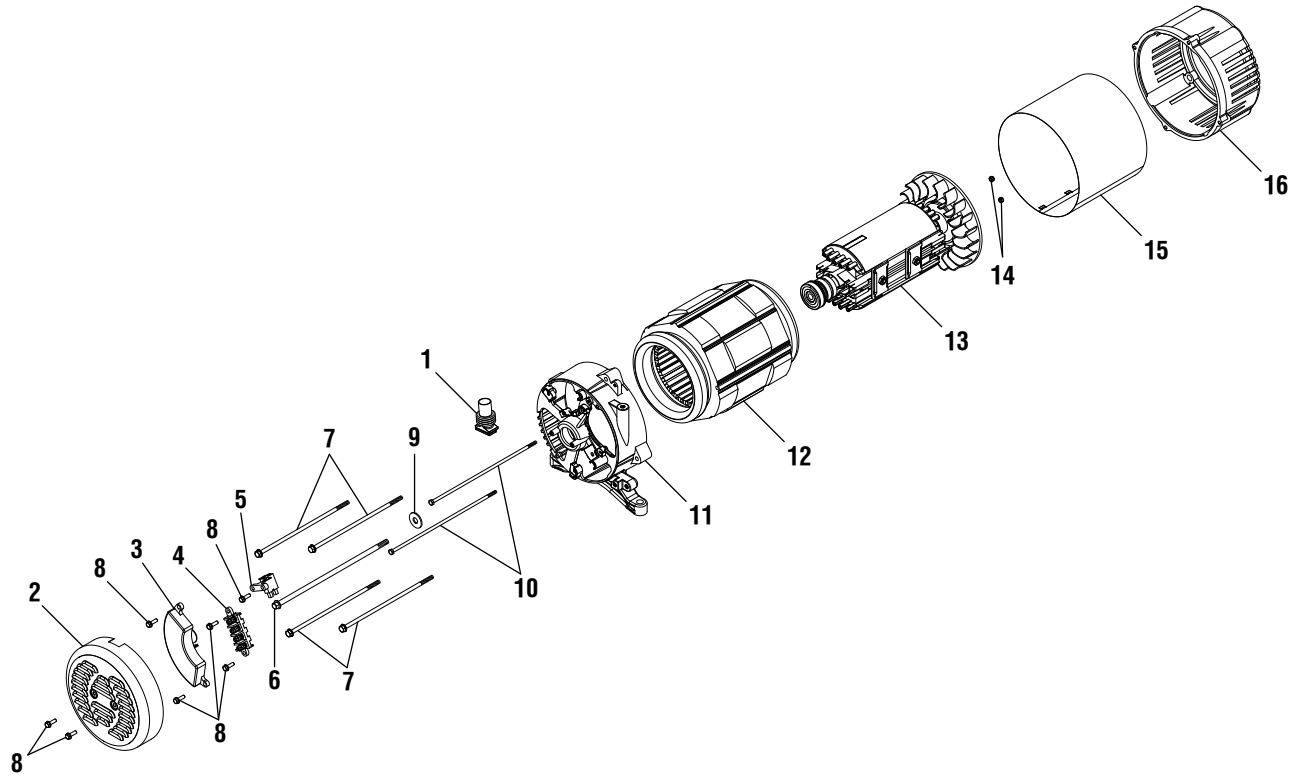

FIGURE B

KEY NO.	PART NUMBER	DESCRIPTION	QTY	KEY NO.	PART NUMBER	DESCRIPTION	QTY
1	570766004	Rubber Boot	1	9	638623002	Rotor Washer	1
2	678296004	Brush Cover	1	10	661603031	Stator Bolt (M6 x 210 mm, hex hd.).....	2
3	290440005	Automatic Voltage Regulator	1	11	678865003	Bearing Housing	1
4	290602003	Terminal Block	1	12	310772049	Stator Assembly.....	1
5	290441005	Brush Assembly.....	1	13	310771048	Rotor Assembly	1
6	661603030	Rotor Bolt.....	1	14	690840002	Nut (M5)	2
7	660938031	Stator Bolt.....	4	15	638624020	Cover	1
8	660938012	Bolt (M5 x 16 mm, Hex Hd.)	6	16	640331005	Engine Adaptor	1