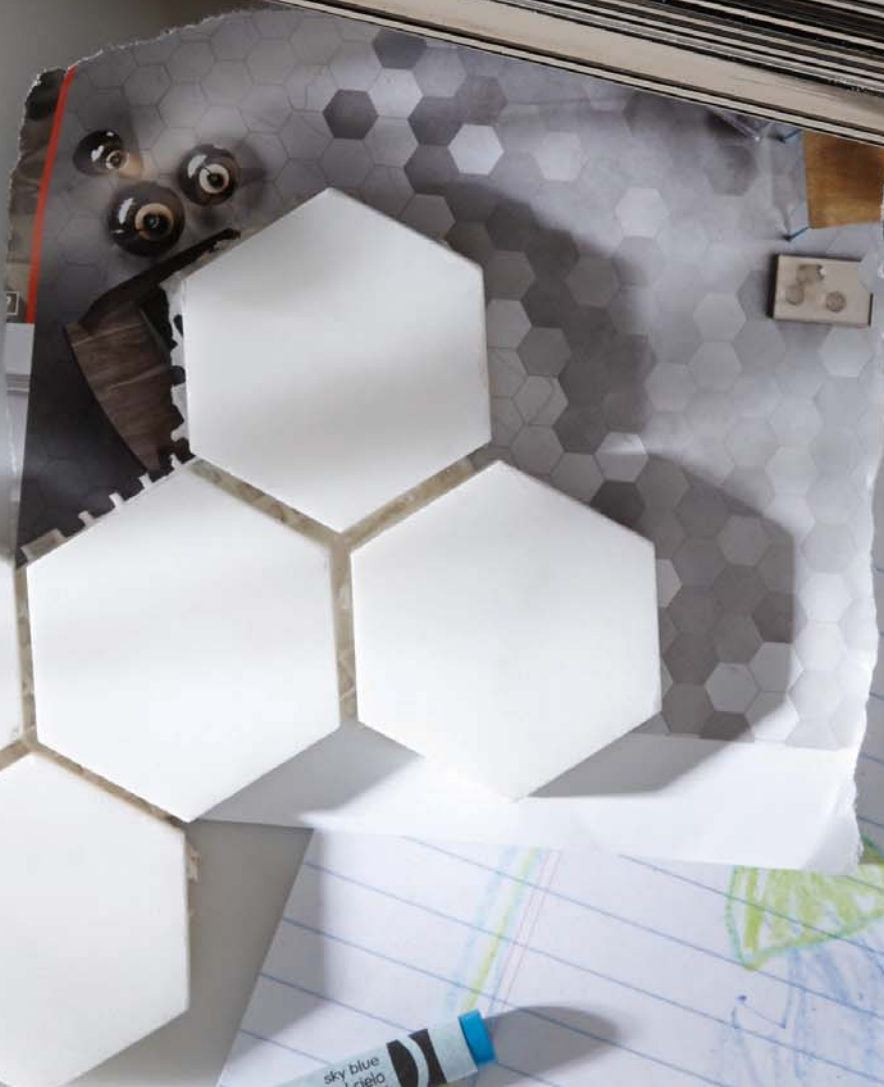

KOHLER
ICE™ GREY 95

bro
spi
app
oni
mi
ba
eg