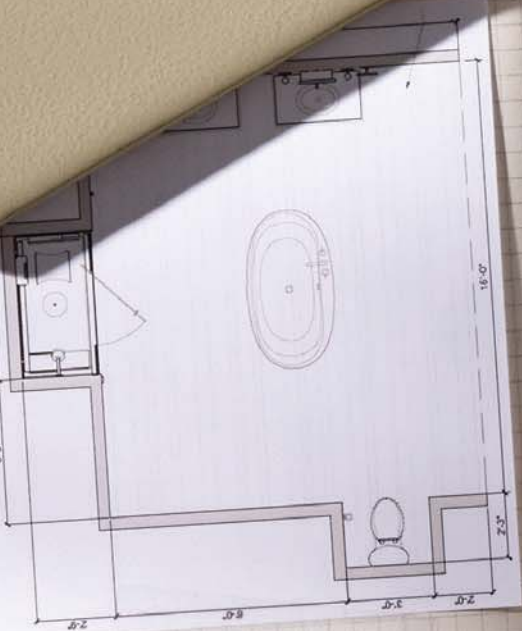

◦ MASTER BATH RENOVATION

◦ TEAK-FLOORING
+ ACCESSORIES

◦ KOHLER SUNDAY
OVAL BATH

◦ BRUSHED
NICKEL
SCONCES

PAINT

- WHITTALL BROWN
- ~~BLEEKER BEIGE~~
- ALEXANDRIA BEIGE

FORM NO.: LM230F

KOHLER.
BRUSHED NICKEL (BN)
VIBRANT® Finish for Life

alexandria beige
HC-77
BENJAMIN MOORE
CLASSIC COLORS®
As color samples are affected by age, light, heat, and mechanical wear, and mechanical finishing processes, this sample may vary slightly in color or in finish from the actual paint.