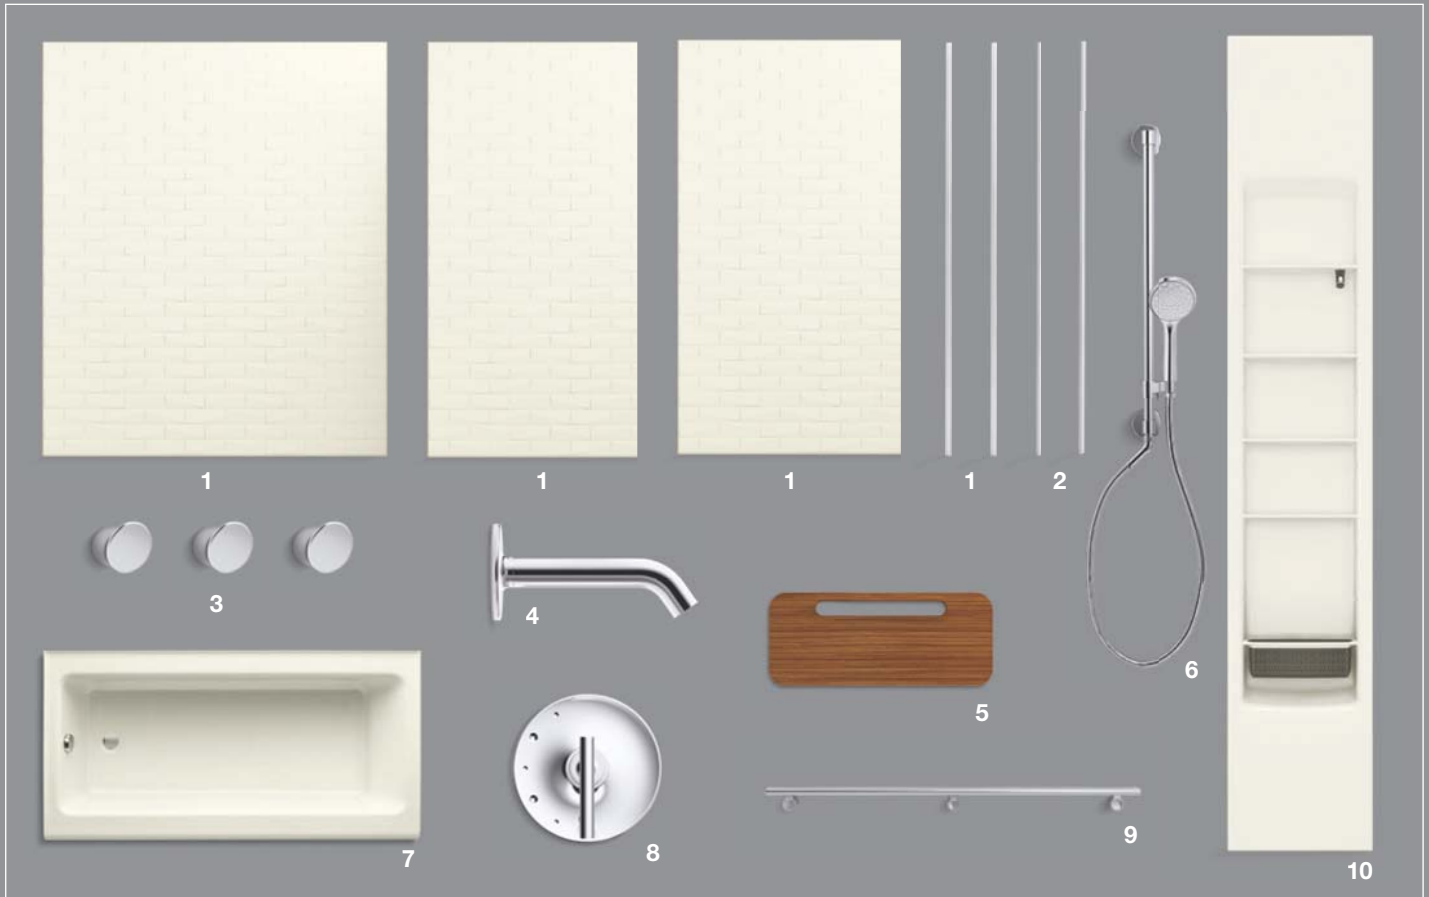

| 14" Shower Locker storage K-97631-0

| 36" shower barre K-97626-SHP

| Teak tray K-97629-NA

| Shower hook K-97624-SHP

To complete your shower, consider the Levity® sliding shower door with towel bars K-706015-L-SH.

The adjustable shower basket gives you extra storage in the shower for odds and ends.

Get this look

Organization made easy

1 | 60" x 36" x 96" Brick Wall Kit in White K-97616-T01-0
Includes three walls and two color-matched corner joints