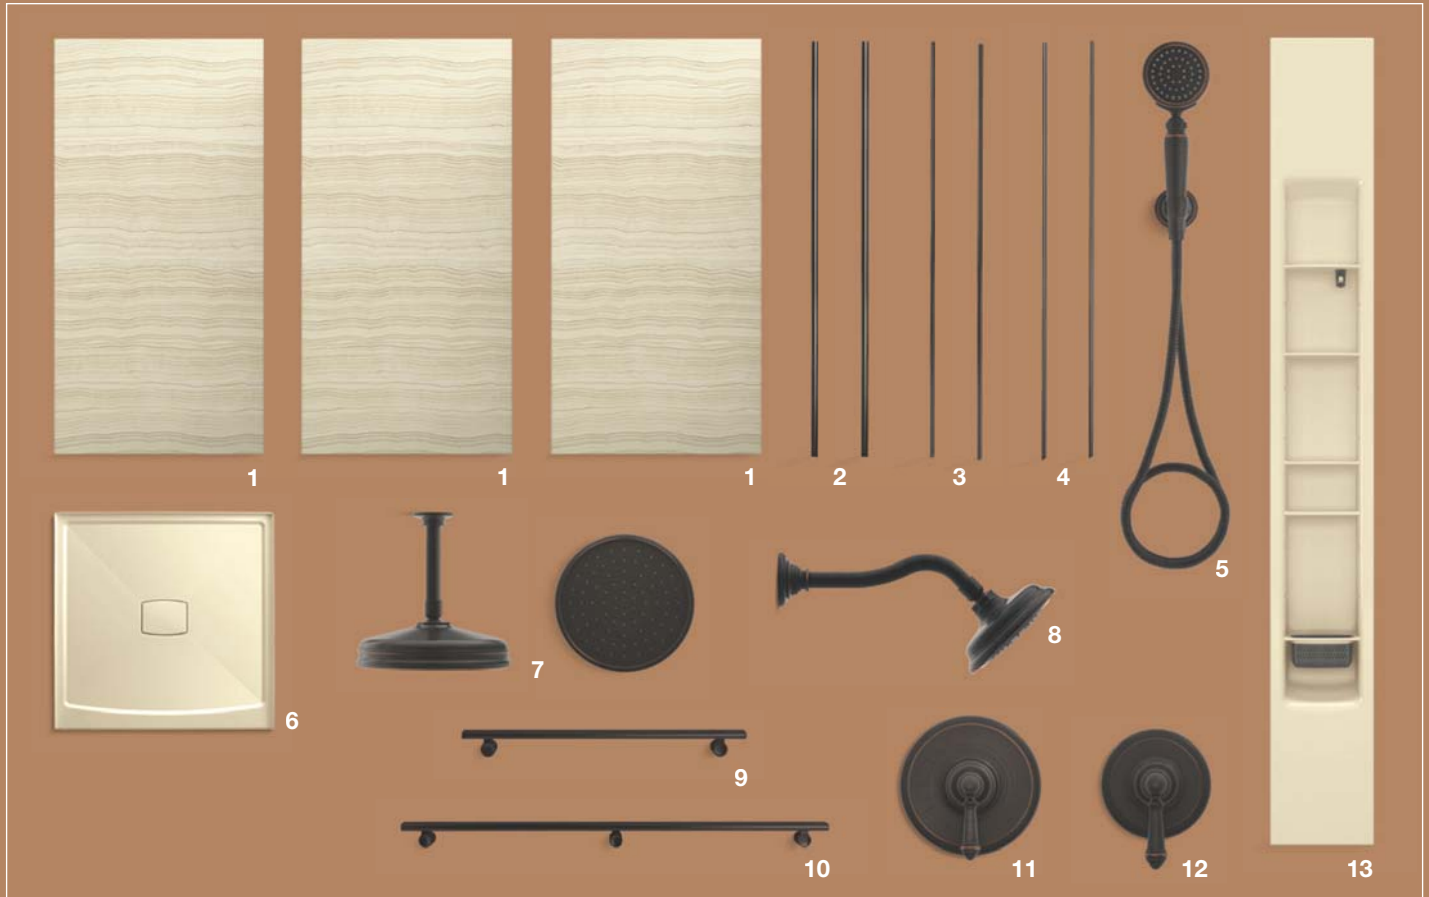

Choreograph products shown:

| 48" x 36" x 96" wall kit in VeinCut Biscuit K-97614-W08

| 96" corner joint K-97635-ABZ

| 96" seam joint K-97636-ABZ

| 96" edge trim K-97638-ABZ

| 40" shower barre K-97627-ABZ

| 24" shower barre K-97625-ABZ

| Teak tray K-97629-NA

| 9" Shower Locker® storage K-97630-96

To complete your shower, consider the Revel® pivot shower door K-707556-L-ABZ.

DESIGN TIP

Consider adding an in-wall Shower Locker® storage that blends into your showering space.

Get this look

Vibrant living

- 1 | 48" x 36" x 96" Wall Kit in VeinCut Biscuit K-97614-W08
Includes three walls and two color-matched corner joints
- 2 | 96" Corner Joint K-97635-ABZ
- 3 | 96" Seam Joint K-97636-ABZ
- 4 | 96" Edge Trim K-97638-ABZ
- 5 | Artifacts® 2.0 GPM Handshower K-72776-2BZ
Shower Hose K-9514-2BZ
Wall-Mount Handshower Holder and Supply Elbow
K-72797-2BZ
- 6 | Archer® 48" x 36" Shower Base K-9397-47
- 7 | Traditional Round 8" Rainhead K-13692-2BZ
6" Ceiling-Mount Showerarm K-7394-2BZ