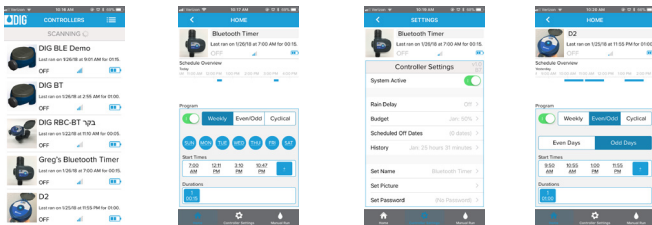

How to specify

Model	Description
BOHE-BT	Bluetooth® hose end timer w/ clamshell

BOHEB-BT Bluetooth® hose end timer w/ box