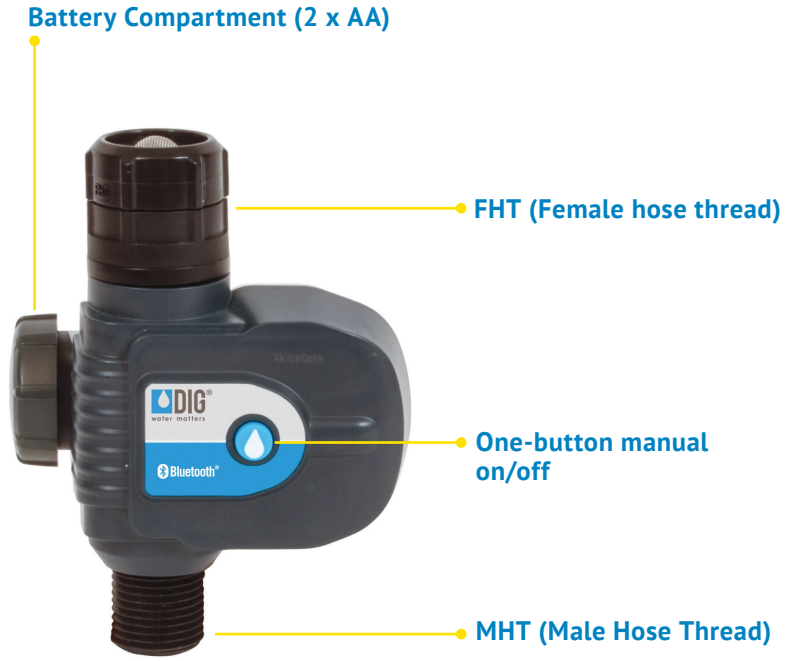

## BOHE-BT

DIG's Bluetooth® hose end timer features Low Energy Bluetooth® technology combined with a full-function, flexible irrigation timer to deliver feature-packed irrigation control via your smartphone or tablet.

## Features

- Easy to set up, install and operate
- Available in many languages
- Bluetooth communication range: up to 50' (15 m)
- Manual irrigation cycle can be performed via the app or by using the timer's manual button.
- Environmentally friendly; utilizes RoHS compliant components.
- Waterproof (IP64) - can operate in harsh environments
- Battery life of up to one year

### Specifications

- Operating pressure: 10 to 120 PSI (.7 to 8.3 BAR)
- Dimensions: 5.5" L x 4.3" W x 3.1" D (14 cm x 10.9 cm x 3.1 cm)
- Flow range: up to 14 GPH
- Temperature range: 38-130°F (3-54°C)
- Inlet and outlet: female hose thread (FHT) x male hose thread (MHT) or British standard thread (BSP)
- Power source: two AA alkaline batteries (not included)
- Solenoid: two-way magnetic latching, normally closed, 6-12 Volt DC
- Materials:
  - Timer housing: high-impact plastic
  - In-line valve and solenoid: glass-reinforced nylon