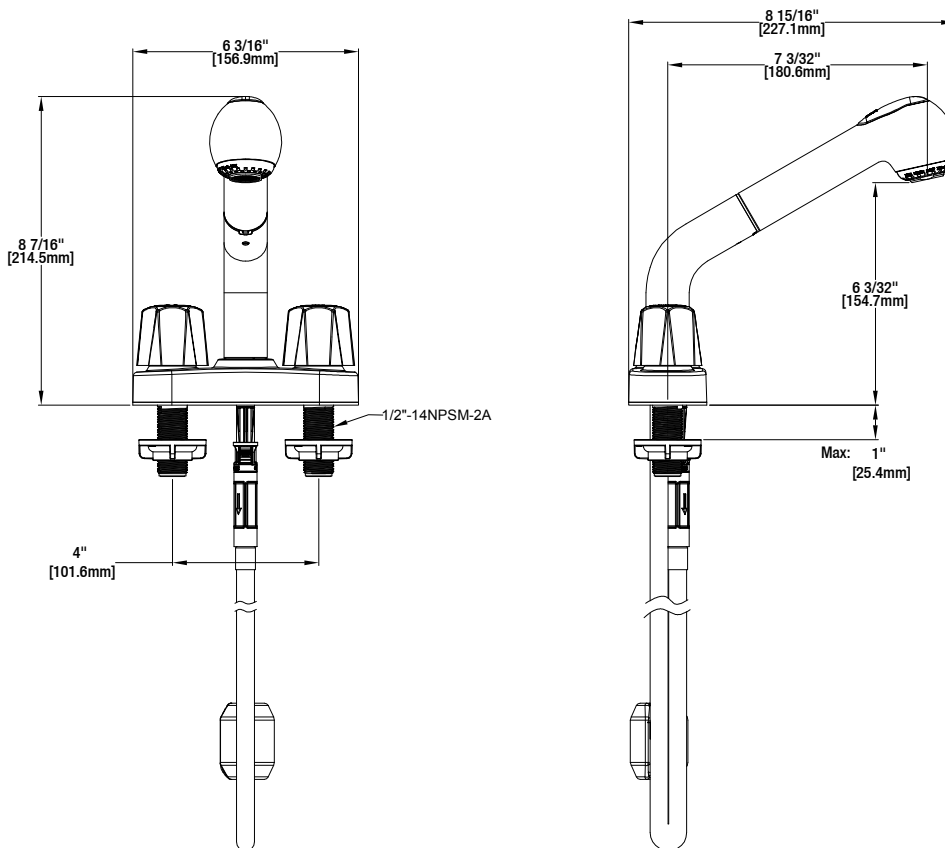

Specifications

Two Handle Pull Out Laundry Faucet

MODEL	SKU #	FINISH
HD67655-0A01	886323	Chrome
HD67655-0008D2	301879823	Stainless Steel

FEATURES

- Requires 3-Hole Sink with 4" On-Center
- 1/2" IPS Connections
- Max Flow Rate: 2.0 gpm (7.6 L/min) at 60 psi
- Max Countertop Thickness: 1"
- Spout Reach: 7 3/32"
- Spout Height: 8 7/16"
- 1/4 Turn Washerless Valve for Lifetime Drip-Free Operation

CODE COMPLIANCE

- IAPMO Certified: ASME A112.18.1/CSA B125.1
- NSF 61 Section 9
- NSF 372
- Meets AB 1953 Lead Standard

WARRANTY

- Limited Lifetime Warranty

INSTALLATION DIMENSIONS

Glacier Bay reserves the right to make changes in specifications and materials and to change and discontinue models, both without notice or obligation. Dimensions are for reference only.