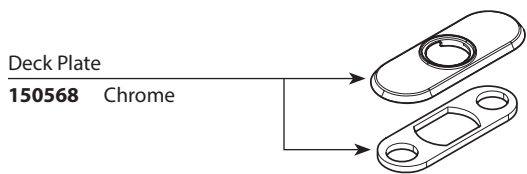

Non-Metallic Waste Assembly →

- 151018** Chrome
- 151018CSL** Classic Stainless
(Used for SRN)

©2017 MOEN INC. WS84760

Buy it for looks. Buy it for life.®

■ Order by Part Number

Illustrated Parts

GENTA™		
One-Handle Lavatory Faucet		
MODEL	FINISH	NOTES
WS84760	Chrome	Non-Metallic Waste