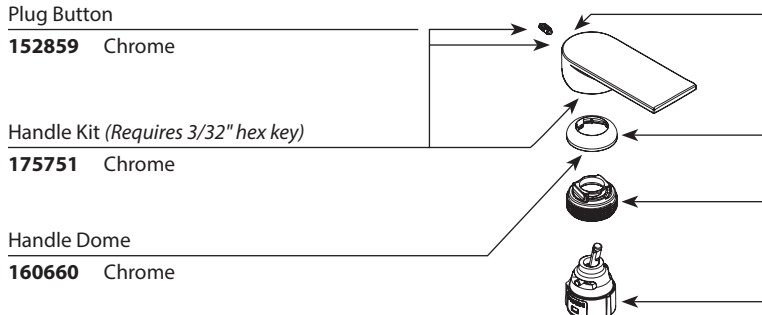

Non-Metallic Waste Assembly →

- 151018** Chrome
- 151018CSL** Classic Stainless
(Used for SRN)

©2017 MOEN INC. WS84760

Buy it for looks. Buy it for life.®

■ Order by Part Number

Illustrated Parts

GENTA™		
One-Handle Lavatory Faucet		
MODEL	FINISH	NOTES
WS84760	Chrome	Non-Metallic Waste