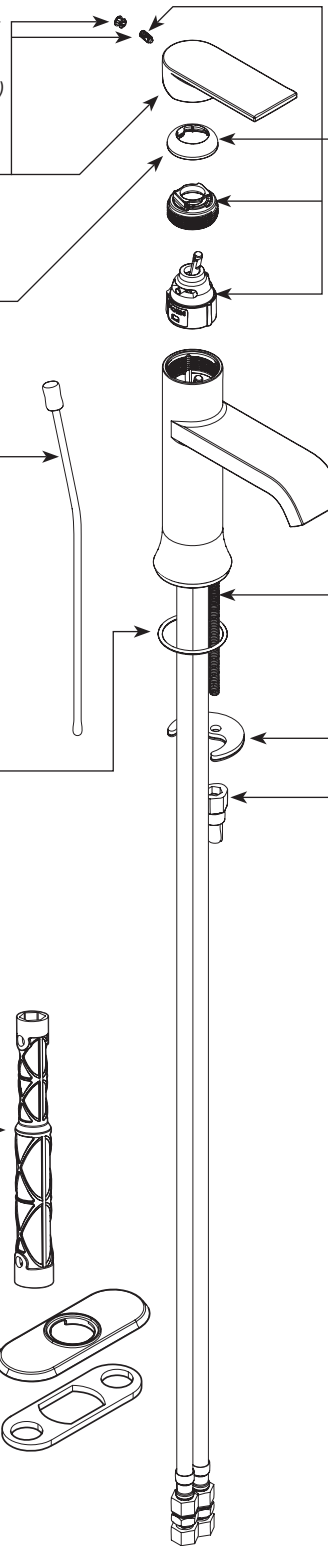

Buy it for looks. Buy it for life.®

*There is more than 1 version of this model.
Page down to identify the version you have.*

■ **Order by Part Number**

Plug Button

- 152859** Chrome
- 152859CSL** Classic Stainless
(Use for Spot Resist Brushed Nickel)

Handle Kit *(Requires 3/32" hex key)*

- 175751** Chrome
- 175751SRS** Spot Resist Brushed Nickel

Handle Dome

- 160660** Chrome
- 160660SRN** Spot Resist Brushed Nickel

Lift Rod Kit

- 175752** Chrome
- 175752SRN** Spot Resist Brushed Nickel

Deck Gasket

150567

Installation Tool

118305

Deck Plate

- 150568** Chrome
- 150568SRN** Spot Resist Brushed Nickel

Illustrated Parts

GENTA™		
One-Handle Lavatory Faucet		
MODEL	FINISH	NOTES
WS84760	Chrome	Non-Metallic Waste
WS84760SRN	Spot Resist Brushed Nickel	Non-Metallic Waste

Cartridge, Cartridge Nut & Set Screw
160657

Throat Cover Kit
175754 Chrome
175754SRN Spot Resist Brushed Nickel

Aerator Kit
181089 1.2gpm

Mounting Shank
161259

Hardware Kit
168809

WASTE ASSEMBLIES

For Waste Service Order Full Assembly