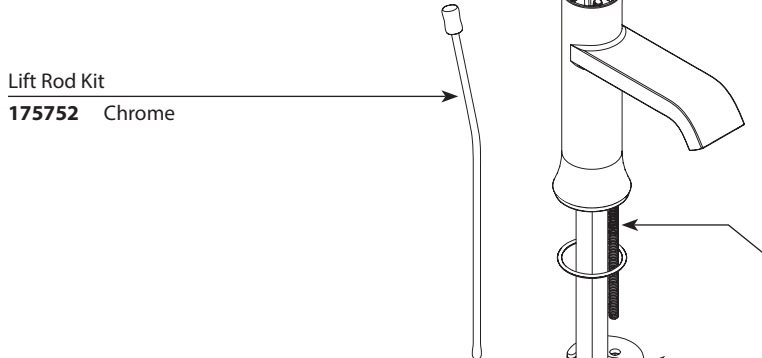

Buy it for looks. Buy it for life.®

*There is more than 1 version of this model.
Page down to identify the version you have.*

■ **Order by Part Number**

Plug Button

- 152859** Chrome
- 152859CSL** Classic Stainless
(Use for Spot Resist Brushed Nickel)

Non-Metallic Waste Assembly →

- 151018** Chrome
- 151018CSL** Classic Stainless
(Used for SRN)

©2017 MOEN INC. WS84760

Buy it for looks. Buy it for life.®

■ Order by Part Number

Illustrated Parts

GENTA™		
One-Handle Lavatory Faucet		
MODEL	FINISH	NOTES
WS84760	Chrome	Non-Metallic Waste