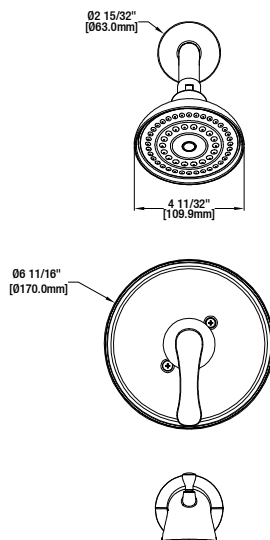

Edgewood 1-Handle 1-Spray Tub and Shower Faucet

MODEL	Internet SKU #	FINISH
HD873X-4027D	300640776	Bronze

FEATURES

- Single-Handle Tub and Shower Faucet
- Pressure Balance Valve with Integrated Stops
- Ceramic Valve Cartridge
- Adjustable Temperature Limit Stop to Control Maximum Hot Water Temperature
- 150° Maximum Handle Rotation
- ABS Single Function Showerhead
- Shower Face Size: 110 mm
- With Plug Applicable For Shower Only Installation
- 1/2" IPS Connections
- Showerhead Max. Flow Rate: 1.8 Gallons Per Minute at 80 PSI
- Tub Spout Min. Flow Rate: 2.4 Gallons Per Minute at 20 PSI

CODE COMPLIANCE

- IAPMO Certified: ASME A112.18.1/CSA B125.1
- Calgreen Certified
- EPA WaterSense Certified
- ADA Compliant

WARRANTY

- Limited Lifetime Warranty

INSTALLATION DIMENSIONS

Glacier Bay reserves the right to make changes in specifications and materials and to change and discontinue models, both without notice or obligation. Dimensions are for reference only.