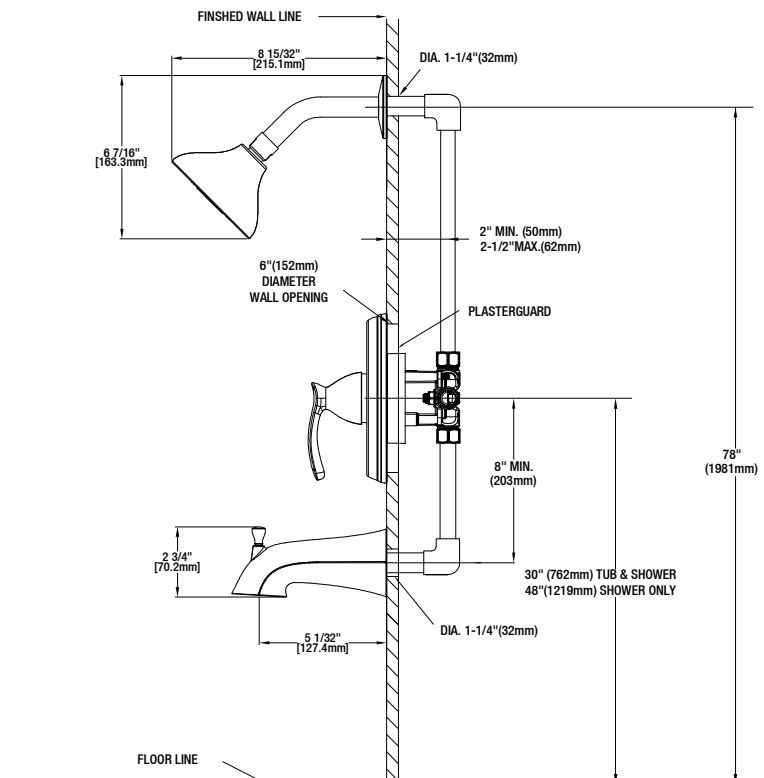

Edgewood 1-Handle 1-Spray Tub and Shower Faucet

MODEL	Internet SKU #	FINISH
HD873X-4027D	300640776	Bronze

FEATURES

- Single-Handle Tub and Shower Faucet
- Pressure Balance Valve with Integrated Stops
- Ceramic Valve Cartridge
- Adjustable Temperature Limit Stop to Control Maximum Hot Water Temperature
- 150° Maximum Handle Rotation
- ABS Single Function Showerhead
- Shower Face Size: 110 mm
- With Plug Applicable For Shower Only Installation
- 1/2" IPS Connections
- Showerhead Max. Flow Rate: 1.8 Gallons Per Minute at 80 PSI
- Tub Spout Min. Flow Rate: 2.4 Gallons Per Minute at 20 PSI

CODE COMPLIANCE

- IAPMO Certified: ASME A112.18.1/CSA B125.1
- Calgreen Certified
- EPA WaterSense Certified
- ADA Compliant

WARRANTY

- Limited Lifetime Warranty

INSTALLATION DIMENSIONS

Glacier Bay reserves the right to make changes in specifications and materials and to change and discontinue models, both without notice or obligation. Dimensions are for reference only.