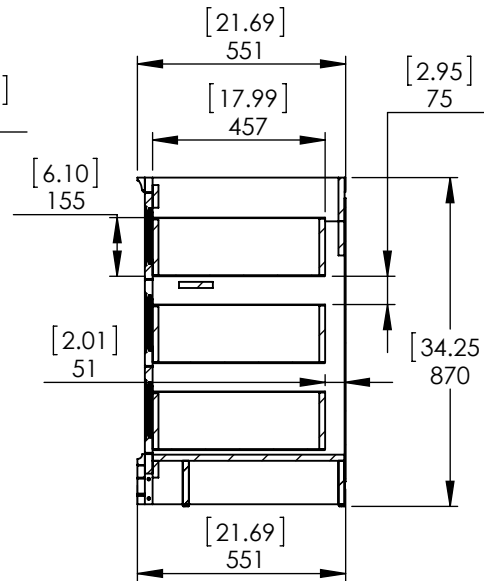

Top View

Isometric View

Front View

Section D-D

Back View

ITEM:	SF60-WH SF60-ST SF60-CR SF60-CH	REV	A
NAME:	Stratfield 60in		

Propiedad y Confidencialidad La información contenida en este dibujo es puramente propiedad de Woodcrafters Home Products LLC. Queda prohibida cualquier reproducción parcial o total sin el permiso por escrito de Woodcrafters Home Product LLC.	DWG	LAG	03/29/17	MATERIAL: German beech 4/4 Laminated particle board (4 colours) Stratfield 60in
	REV	ING	03/29/17	
	APP	R&D	22/12/17	
	SCALE: 1:20	MODEL:		

UNLESS OTHERWISE SPECIFIED
 DIMENSIONS ARE IN MM.
 AND (INCHES)
 TOLERANCES ARE
 +0.125 [3.175] -0.125 [-3.175]
 SCALE:1:16

	NAME	DATE
DRAWN	O. Razo	09/18/17
CHECKED	R. Rubio	09/18/17
ENG APPR.	R. Rubio	09/18/17
MFG APPR.	C. Leal	09/18/17

UNLESS OTHERWISE SPECIFIED
 DIMENSIONS ARE IN MM. AND (INCHES)
 TOLERANCES ARE
 + 0.125 [3.175] - 0.125 [-3.175]
 SCALE:1:16

	NAME	DATE
DRAWN	O. Razo	09/18/17
CHECKED	R. Rubio	09/18/17
ENG APPR.	R. Rubio	09/18/17
MFG APPR.	C. Leal	09/18/17

SIZE	DWG. NO.	SHEET 2 OF 2
A	Shark Tank 61x22 Rect	REV. 1