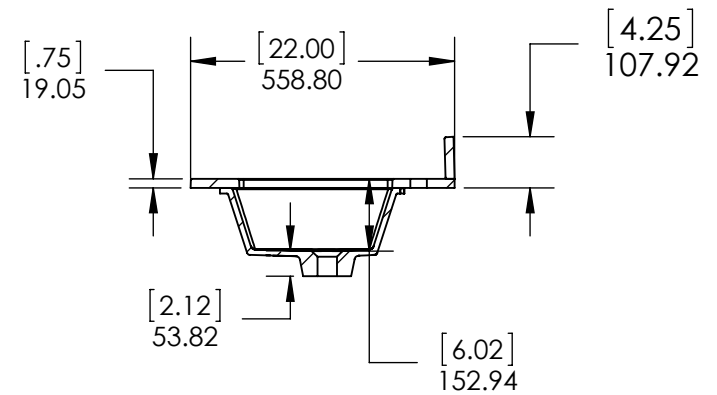

Rev #	Approved by	Change
0	R. Rubio	Released
1	R. Rubio	New Model Added

PROPRIETARY AND CONFIDENTIAL
THE INFORMATION CONTAINED IN THIS DRAWING IS THE SOLE PROPERTY OF WOODCRAFTERS. ANY REPRODUCTION IN PART OR AS A WHOLE WITHOUT THE WRITTEN PERMISSION OF WOODCRAFTERS IS PROHIBITED.

UNLESS OTHERWISE SPECIFIED
DIMENSIONS ARE IN MM.
AND (INCHES)
TOLERANCES ARE
+0.125 [3.175] -0.125 [-3.175]
SCALE:1:16

	NAME	DATE
DRAWN	O. Razo	09/18/17
CHECKED	R. Rubio	09/18/17
ENG APPR.	R. Rubio	09/18/17
MFG APPR.	C. Leal	09/18/17

Wood Crafters

SIZE DWG. NO. **A** Shark Tank 61x22 Rect

SHEET 1 OF 2 REV. **1**