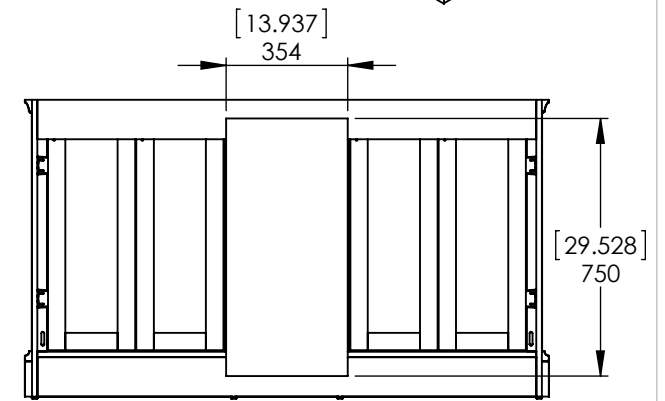

Top View

Isometric View

Front View

Section D-D

Back View

ITEM:	SF60-WH SF60-ST SF60-CR SF60-CH	REV	A
NAME:	Stratfield 60in		

Propiedad y Confidencialidad La información contenida en este dibujo es puramente propiedad de Woodcrafters Home Products LLC. Queda prohibida cualquier reproducción parcial o total sin el permiso por escrito de Woodcrafters Home Product LLC.	DWG	LAG	03/29/17	MATERIAL: German beech 4/4 Laminated particle board (4 colours) Stratfield 60in
	REV	ING	03/29/17	
	APP	R&D	22/12/17	
	SCALE: 1:20	MODEL:		

UNLESS OTHERWISE SPECIFIED
 DIMENSIONS ARE IN MM.
 AND (INCHES)
 TOLERANCES ARE
 +0.125 [3.175] -0.125 [-3.175]
 SCALE:1:16

	NAME	DATE
DRAWN	O. Razo	09/18/17
CHECKED	R. Rubio	09/18/17
ENG APPR.	R. Rubio	09/18/17
MFG APPR.	C. Leal	09/18/17

UNLESS OTHERWISE SPECIFIED
 DIMENSIONS ARE IN MM. AND (INCHES)
 TOLERANCES ARE
 + 0.125 [3.175] - 0.125 [-3.175]
 SCALE:1:16

	NAME	DATE
DRAWN	O. Razo	09/18/17
CHECKED	R. Rubio	09/18/17
ENG APPR.	R. Rubio	09/18/17
MFG APPR.	C. Leal	09/18/17

SIZE	DWG. NO.	SHEET 2 OF 2
A	Shark Tank 61x22 Rect	REV. 1