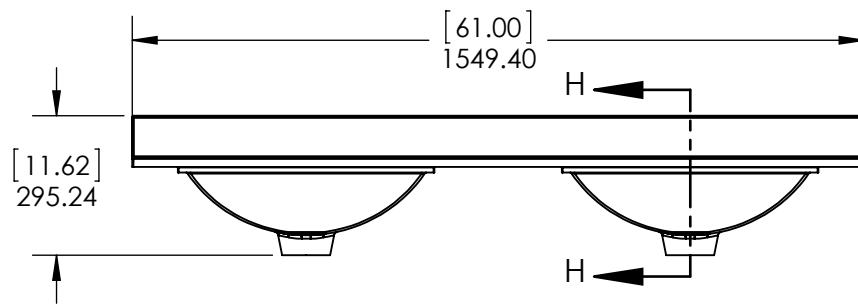

Rev #	Approved by	Change
0	R. Rubio	Released
1	R. Rubio	New Model Added

PROPRIETARY AND CONFIDENTIAL
THE INFORMATION CONTAINED IN THIS DRAWING IS THE SOLE PROPERTY OF WOODCRAFTERS. ANY REPRODUCTION IN PART OR AS A WHOLE WITHOUT THE WRITTEN PERMISSION OF WOODCRAFTERS IS PROHIBITED.

UNLESS OTHERWISE SPECIFIED
DIMENSIONS ARE IN MM.
AND (INCHES)
TOLERANCES ARE
+0.125 [3.175] -0.125 [-3.175]
SCALE:1:16

	NAME	DATE
DRAWN	O. Razo	09/18/17
CHECKED	R. Rubio	09/18/17
ENG APPR.	R. Rubio	09/18/17
MFG APPR.	C. Leal	09/18/17

Wood Crafters

SIZE DWG. NO. **A** Shark Tank 61x22 Rect

SHEET 1 OF 2 REV. **1**