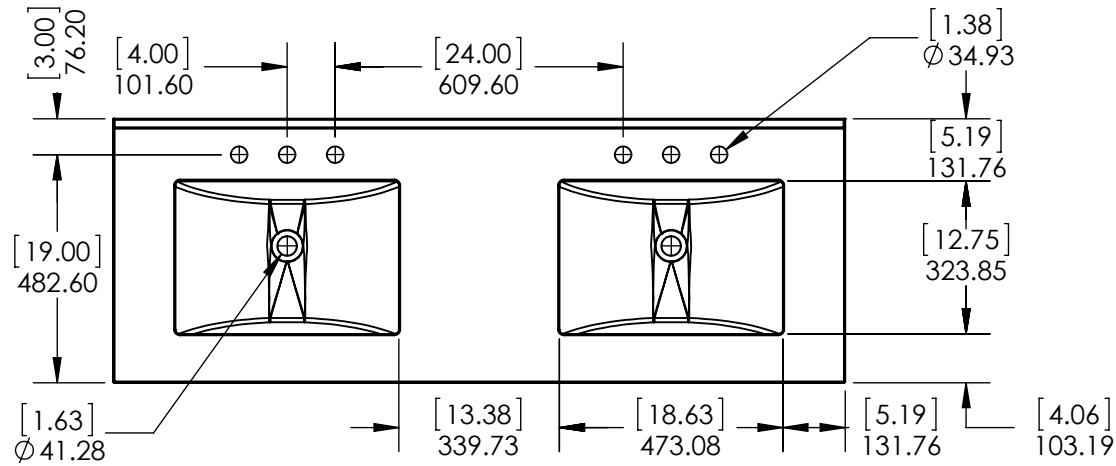

Rev #	Approved by	Change
0	R. Rubio	Released
1	R. Rubio	New Model Added

PROPRIETARY AND CONFIDENTIAL
THE INFORMATION CONTAINED IN THIS DRAWING IS THE SOLE PROPERTY OF WOODCRAFTERS. ANY REPRODUCTION IN PART OR AS A WHOLE WITHOUT THE WRITTEN PERMISSION OF WOODCRAFTERS IS PROHIBITED.

UNLESS OTHERWISE SPECIFIED
DIMENSIONS ARE IN MM.
AND (INCHES)
TOLERANCES ARE
+0.125 [3.175] -0.125 [-3.175]
SCALE:1:16

	NAME	DATE
DRAWN	O. Razo	09/18/17
CHECKED	R. Rubio	09/18/17
ENG APPR.	R. Rubio	09/18/17
MFG APPR.	C. Leal	09/18/17

Wood Crafters

SIZE DWG. NO. **A** Shark Tank 61x22 Rect

SHEET 1 OF 2 REV. **1**