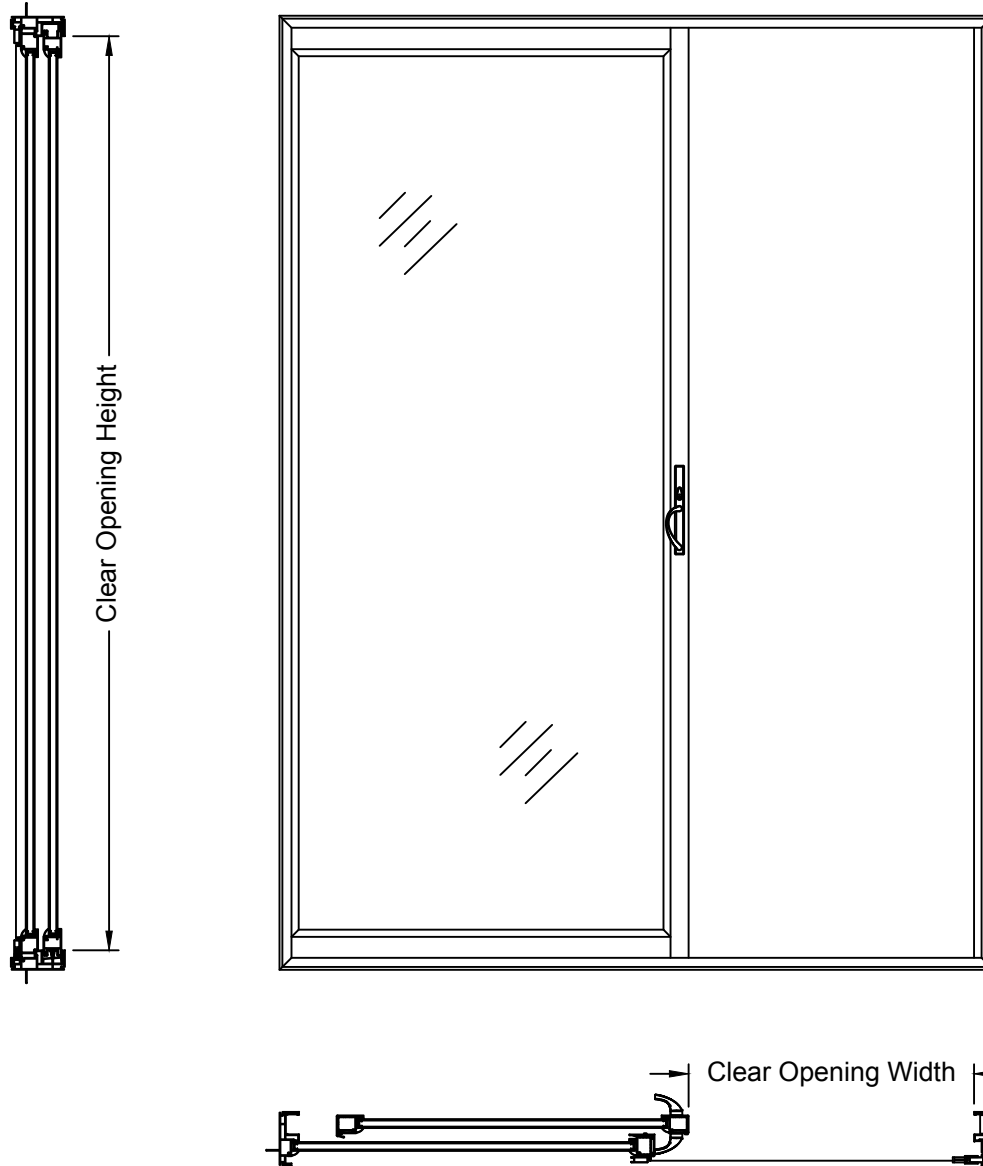

DIVIDED LITE OPTIONS

7/8" Low Profile  
Contour SDL

1" Raised Slim SDL

1" Raised Slim SDL  
w/ Shadowbar

5/8" Flat GBG

7/8" Flat GBG

5/8" Contour GBG

GRILLE PATTERNS

---

Standard

Prairie Frame

Prairie Glass

Colonial Top Down

CLEAR OPENING LAYOUT

CLEAR OPENING FORMULAS		
Door Type	Clear Opening Width	Clear Opening Height
2 Panel PG20/35	(Frame Width / 2) - 5 11/16"	Frame Height - 3 1/4"
2 Panel PG20/35 ADA	(Frame Width / 2) - 3 21/32"	Frame Height - 3 1/4"
2 Panel PG20/35 Painted or PG50	(Frame Width / 2) - 5 11/16"	Frame Height - 3 15/32"
2 Panel PG20/35 Painted ADA or PG50 ADA	(Frame Width / 2) - 3 21/32"	Frame Height - 3 15/32"
3 Panel	(Frame Width / 3) - 4 5/8"	Frame Height - 3 5/16"

Note: 32" Minimum Egress Requires An ADA Handle Set, Bumper Removed, And Interlock Stile Moved .5"

STANDARD - VERTICAL SECTION

STANDARD - HORIZONTAL SECTION

FLUSH FIN - VERTICAL SECTION

FLUSH FIN - HORIZONTAL SECTION