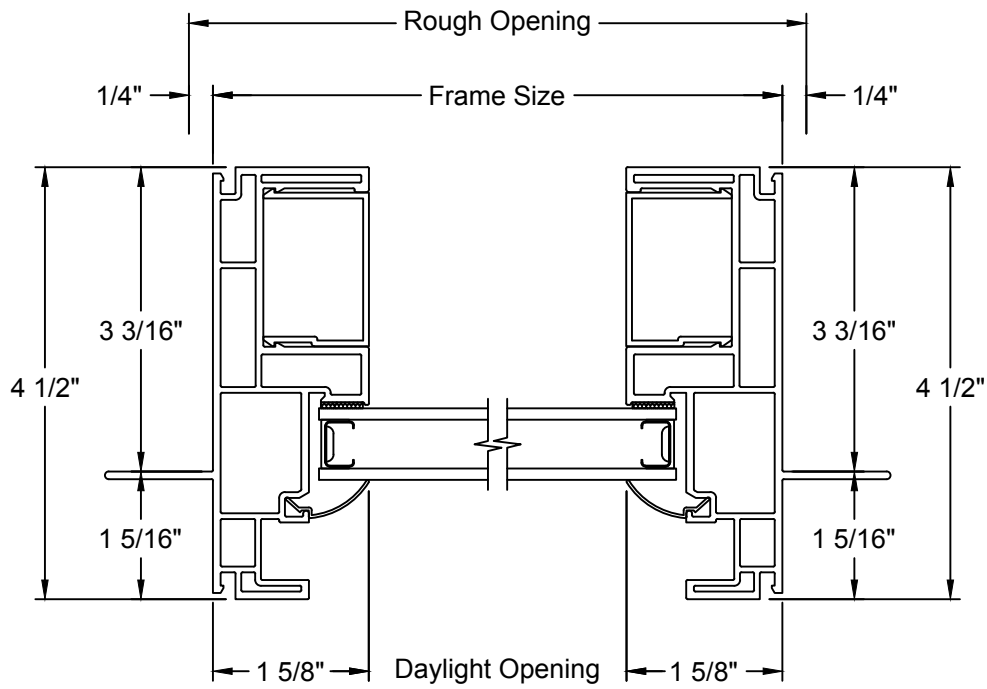

---

Standard

Prairie Frame

Prairie Glass

Colonial Top Down

CLEAR OPENING LAYOUT

CLEAR OPENING FORMULAS		
Door Type	Clear Opening Width	Clear Opening Height
2 Panel PG20/35	(Frame Width / 2) - 5 11/16"	Frame Height - 3 1/4"
2 Panel PG20/35 ADA	(Frame Width / 2) - 3 21/32"	Frame Height - 3 1/4"
2 Panel PG20/35 Painted or PG50	(Frame Width / 2) - 5 11/16"	Frame Height - 3 15/32"
2 Panel PG20/35 Painted ADA or PG50 ADA	(Frame Width / 2) - 3 21/32"	Frame Height - 3 15/32"
3 Panel	(Frame Width / 3) - 4 5/8"	Frame Height - 3 5/16"

Note: 32" Minimum Egress Requires An ADA Handle Set, Bumper Removed, And Interlock Stile Moved .5"

STANDARD - VERTICAL SECTION

STANDARD - HORIZONTAL SECTION

FLUSH FIN - VERTICAL SECTION

FLUSH FIN - HORIZONTAL SECTION

SIDELITE - VERTICAL SECTION

SIDELITE - HORIZONTAL SECTION

TRANSOM - VERTICAL SECTION

TRANSOM - HORIZONTAL SECTION

MULLION TRANSOM - VERTICAL SECTION

3 WIDE - FIXED / OPERATING / FIXED (OXO) - HORIZONTAL SECTION

3 WIDE - FIXED / FIXED / OPERATING (OOX / XOO) - HORIZONTAL SECTION