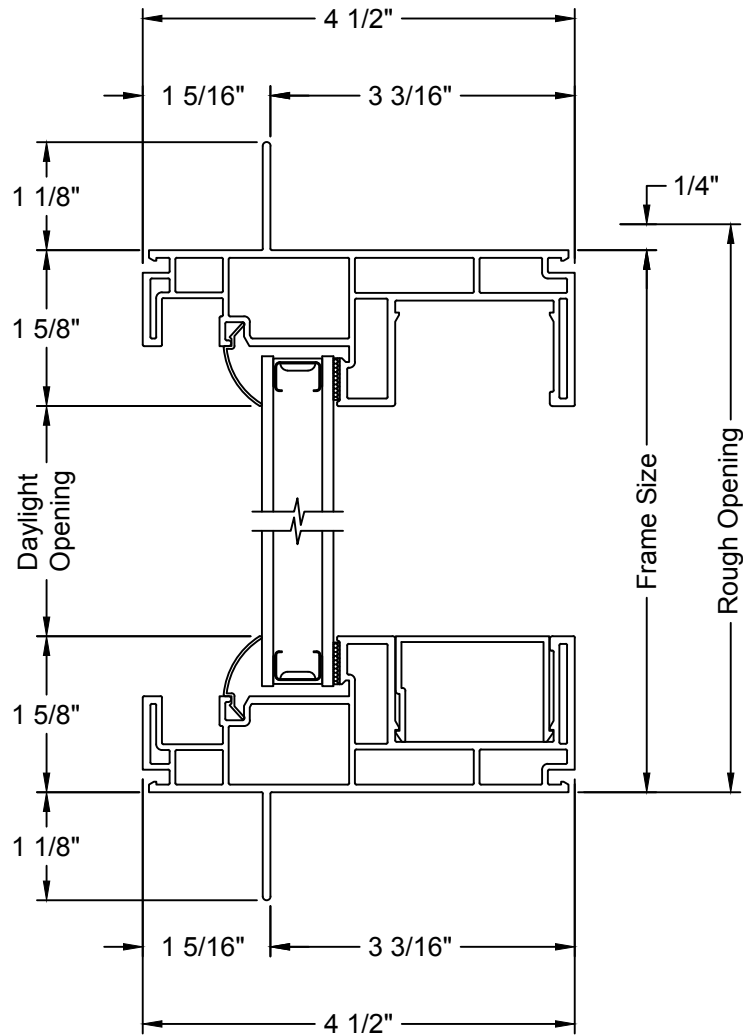

---

Standard

Prairie Frame

Prairie Glass

Colonial Top Down

CLEAR OPENING LAYOUT

CLEAR OPENING FORMULAS		
Door Type	Clear Opening Width	Clear Opening Height
2 Panel PG20/35	(Frame Width / 2) - 5 11/16"	Frame Height - 3 1/4"
2 Panel PG20/35 ADA	(Frame Width / 2) - 3 21/32"	Frame Height - 3 1/4"
2 Panel PG20/35 Painted or PG50	(Frame Width / 2) - 5 11/16"	Frame Height - 3 15/32"
2 Panel PG20/35 Painted ADA or PG50 ADA	(Frame Width / 2) - 3 21/32"	Frame Height - 3 15/32"
3 Panel	(Frame Width / 3) - 4 5/8"	Frame Height - 3 5/16"

Note: 32" Minimum Egress Requires An ADA Handle Set, Bumper Removed, And Interlock Stile Moved .5"

STANDARD - VERTICAL SECTION

STANDARD - HORIZONTAL SECTION

FLUSH FIN - VERTICAL SECTION

FLUSH FIN - HORIZONTAL SECTION

SIDELITE - VERTICAL SECTION

SIDELITE - HORIZONTAL SECTION

TRANSOM - VERTICAL SECTION

TRANSOM - HORIZONTAL SECTION

MULLION TRANSOM - VERTICAL SECTION

3 WIDE - FIXED / OPERATING / FIXED (OXO) - HORIZONTAL SECTION

3 WIDE - FIXED / FIXED / OPERATING (OOX / XOO) - HORIZONTAL SECTION