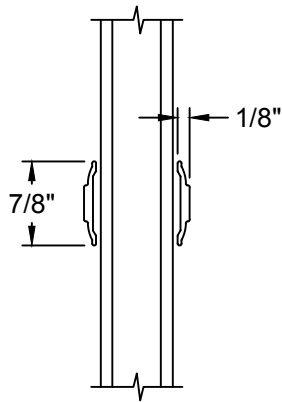

TABLE OF CONTENTS

---

**Options**

Divided Lite Options .....	2
Grille Patterns .....	3
Clear Opening Layout .....	4

**Section Details**

Standard:	
Vertical Section .....	5
Horizontal Section .....	6
Flush Fin:	
Vertical Section .....	7
Horizontal Section .....	8
Sidelite:	
Vertical Section .....	9
Horizontal Section .....	10
Transom:	
Vertical Section .....	11
Horizontal Section .....	12
Mullion Transom - Vertical Section .....	13
3 Wide:	
Fixed / Operating / Fixed (OXO) - Horizontal Section .....	14
Fixed / Fixed / Operating (OOX / XOO) - Horizontal Section .....	15

DIVIDED LITE OPTIONS

7/8" Low Profile  
Contour SDL

1" Raised Slim SDL

1" Raised Slim SDL  
w/ Shadowbar

5/8" Flat GBG

7/8" Flat GBG

5/8" Contour GBG

GRILLE PATTERNS

---

Standard

Prairie Frame

Prairie Glass

Colonial Top Down

CLEAR OPENING LAYOUT

CLEAR OPENING FORMULAS		
Door Type	Clear Opening Width	Clear Opening Height
2 Panel PG20/35	(Frame Width / 2) - 5 11/16"	Frame Height - 3 1/4"
2 Panel PG20/35 ADA	(Frame Width / 2) - 3 21/32"	Frame Height - 3 1/4"
2 Panel PG20/35 Painted or PG50	(Frame Width / 2) - 5 11/16"	Frame Height - 3 15/32"
2 Panel PG20/35 Painted ADA or PG50 ADA	(Frame Width / 2) - 3 21/32"	Frame Height - 3 15/32"
3 Panel	(Frame Width / 3) - 4 5/8"	Frame Height - 3 5/16"

Note: 32" Minimum Egress Requires An ADA Handle Set, Bumper Removed, And Interlock Stile Moved .5"

STANDARD - VERTICAL SECTION

STANDARD - HORIZONTAL SECTION

FLUSH FIN - VERTICAL SECTION

FLUSH FIN - HORIZONTAL SECTION