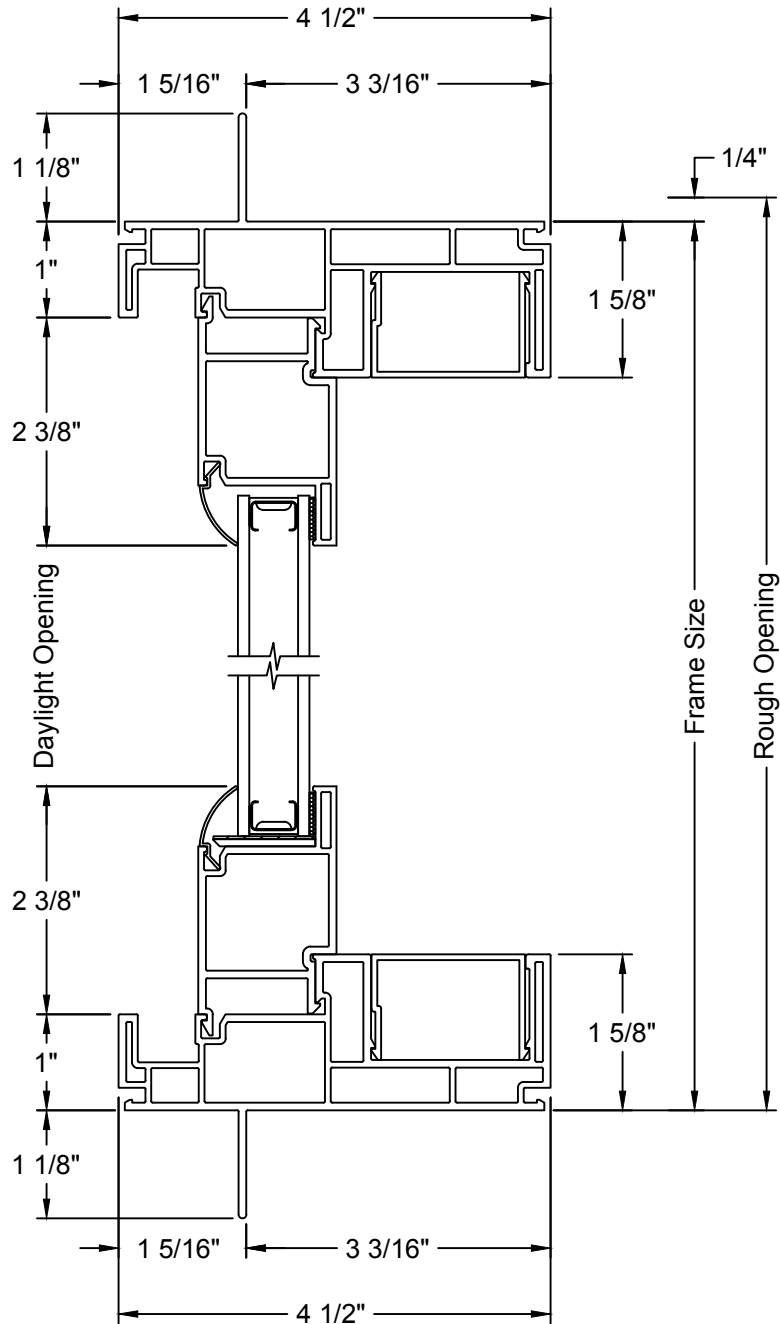

TABLE OF CONTENTS

---

**Options**

Divided Lite Options .....	2
Grille Patterns .....	3
Clear Opening Layout .....	4

**Section Details**

Standard:	
Vertical Section .....	5
Horizontal Section .....	6
Flush Fin:	
Vertical Section .....	7
Horizontal Section .....	8
Sidelite:	
Vertical Section .....	9
Horizontal Section .....	10
Transom:	
Vertical Section .....	11
Horizontal Section .....	12
Mullion Transom - Vertical Section .....	13
3 Wide:	
Fixed / Operating / Fixed (OXO) - Horizontal Section .....	14
Fixed / Fixed / Operating (OOX / XOO) - Horizontal Section .....	15

---

Standard

Prairie Frame

Prairie Glass

Colonial Top Down

CLEAR OPENING LAYOUT

CLEAR OPENING FORMULAS		
Door Type	Clear Opening Width	Clear Opening Height
2 Panel PG20/35	(Frame Width / 2) - 5 11/16"	Frame Height - 3 1/4"
2 Panel PG20/35 ADA	(Frame Width / 2) - 3 21/32"	Frame Height - 3 1/4"
2 Panel PG20/35 Painted or PG50	(Frame Width / 2) - 5 11/16"	Frame Height - 3 15/32"
2 Panel PG20/35 Painted ADA or PG50 ADA	(Frame Width / 2) - 3 21/32"	Frame Height - 3 15/32"
3 Panel	(Frame Width / 3) - 4 5/8"	Frame Height - 3 5/16"

Note: 32" Minimum Egress Requires An ADA Handle Set, Bumper Removed, And Interlock Stile Moved .5"

STANDARD - VERTICAL SECTION

STANDARD - HORIZONTAL SECTION

FLUSH FIN - VERTICAL SECTION

FLUSH FIN - HORIZONTAL SECTION

SIDELITE - VERTICAL SECTION

SIDELITE - HORIZONTAL SECTION

TRANSOM - VERTICAL SECTION

TRANSOM - HORIZONTAL SECTION

MULLION TRANSOM - VERTICAL SECTION

3 WIDE - FIXED / OPERATING / FIXED (OXO) - HORIZONTAL SECTION