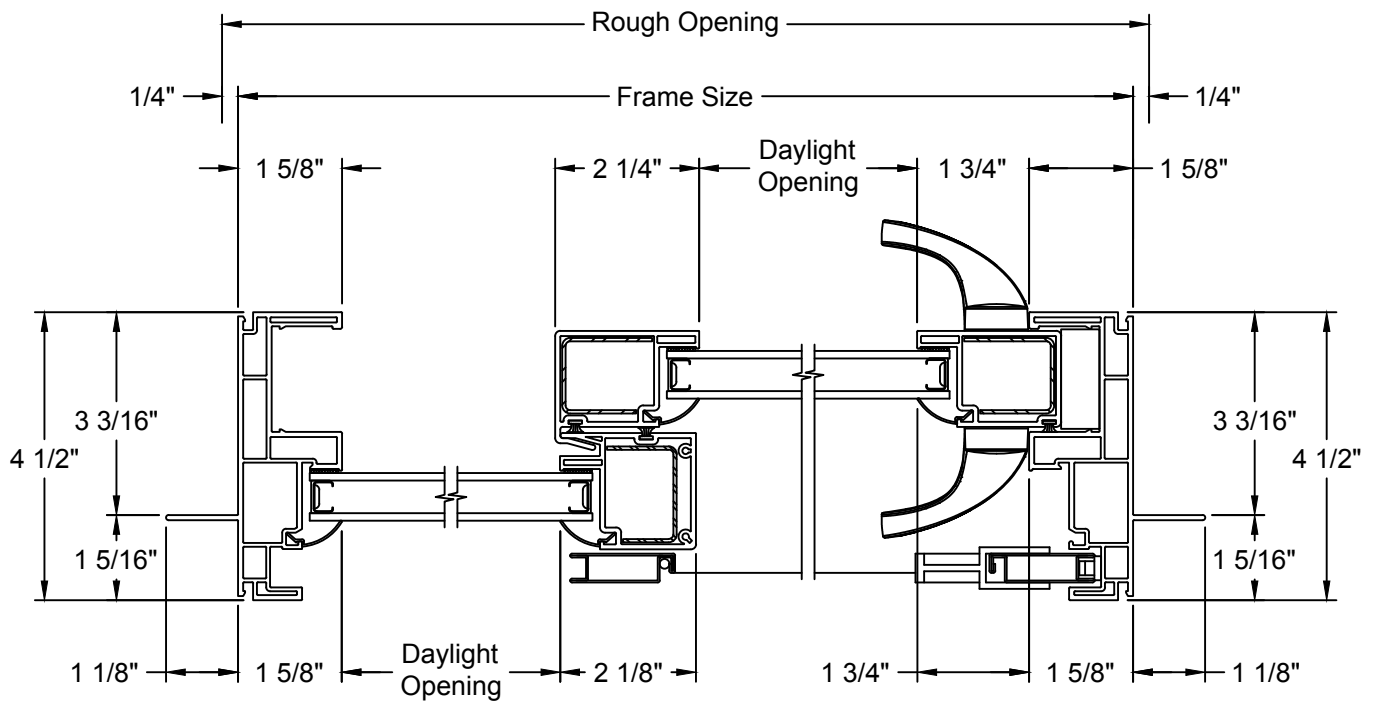

---

Standard

Prairie Frame

Prairie Glass

Colonial Top Down

CLEAR OPENING LAYOUT

CLEAR OPENING FORMULAS		
Door Type	Clear Opening Width	Clear Opening Height
2 Panel PG20/35	(Frame Width / 2) - 5 11/16"	Frame Height - 3 1/4"
2 Panel PG20/35 ADA	(Frame Width / 2) - 3 21/32"	Frame Height - 3 1/4"
2 Panel PG20/35 Painted or PG50	(Frame Width / 2) - 5 11/16"	Frame Height - 3 15/32"
2 Panel PG20/35 Painted ADA or PG50 ADA	(Frame Width / 2) - 3 21/32"	Frame Height - 3 15/32"
3 Panel	(Frame Width / 3) - 4 5/8"	Frame Height - 3 5/16"

Note: 32" Minimum Egress Requires An ADA Handle Set, Bumper Removed, And Interlock Stile Moved .5"

STANDARD - VERTICAL SECTION

STANDARD - HORIZONTAL SECTION

FLUSH FIN - VERTICAL SECTION

FLUSH FIN - HORIZONTAL SECTION

SIDELITE - VERTICAL SECTION

SIDELITE - HORIZONTAL SECTION

TRANSOM - VERTICAL SECTION

TRANSOM - HORIZONTAL SECTION

MULLION TRANSOM - VERTICAL SECTION

3 WIDE - FIXED / OPERATING / FIXED (OXO) - HORIZONTAL SECTION

3 WIDE - FIXED / FIXED / OPERATING (OOX / XOO) - HORIZONTAL SECTION