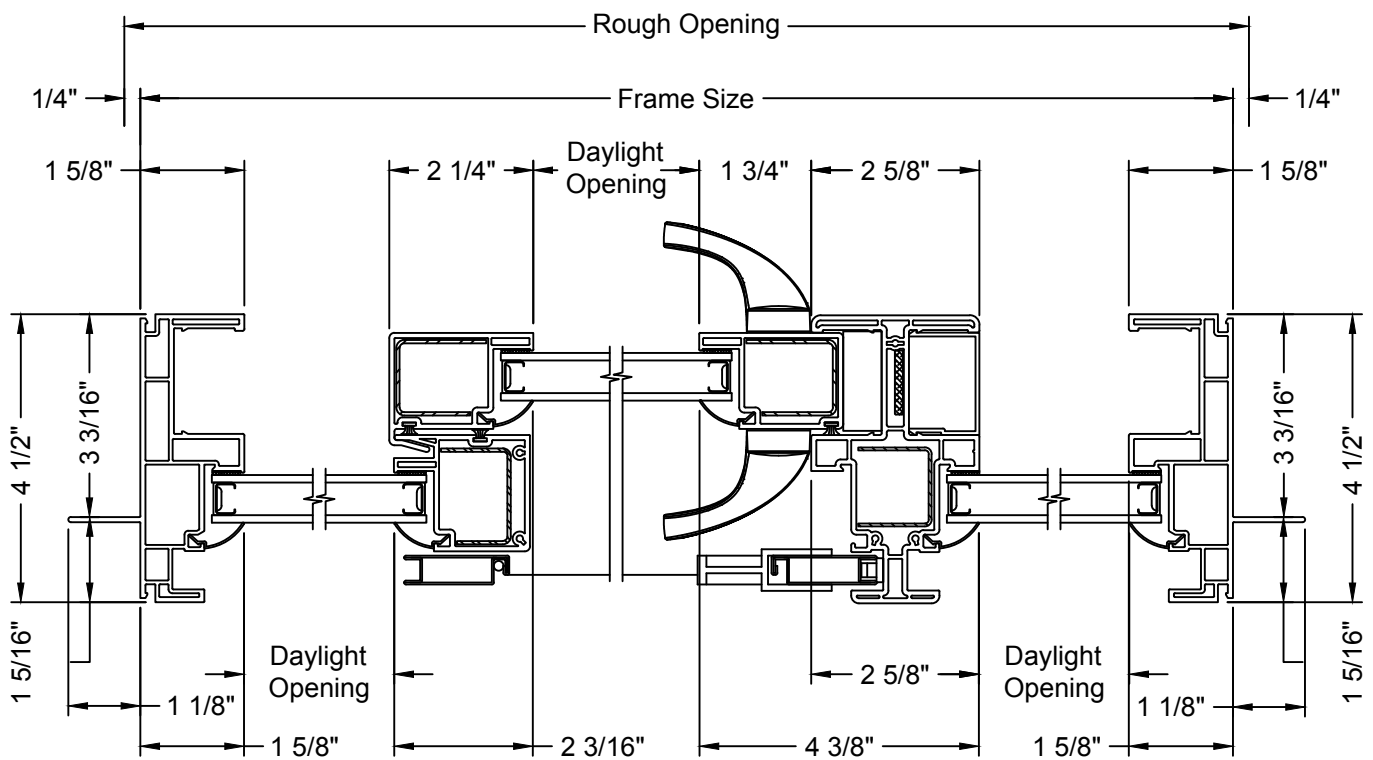

---

Standard

Prairie Frame

Prairie Glass

Colonial Top Down

CLEAR OPENING LAYOUT

CLEAR OPENING FORMULAS		
Door Type	Clear Opening Width	Clear Opening Height
2 Panel PG20/35	(Frame Width / 2) - 5 11/16"	Frame Height - 3 1/4"
2 Panel PG20/35 ADA	(Frame Width / 2) - 3 21/32"	Frame Height - 3 1/4"
2 Panel PG20/35 Painted or PG50	(Frame Width / 2) - 5 11/16"	Frame Height - 3 15/32"
2 Panel PG20/35 Painted ADA or PG50 ADA	(Frame Width / 2) - 3 21/32"	Frame Height - 3 15/32"
3 Panel	(Frame Width / 3) - 4 5/8"	Frame Height - 3 5/16"

Note: 32" Minimum Egress Requires An ADA Handle Set, Bumper Removed, And Interlock Stile Moved .5"

STANDARD - VERTICAL SECTION

STANDARD - HORIZONTAL SECTION

FLUSH FIN - VERTICAL SECTION

FLUSH FIN - HORIZONTAL SECTION

SIDELITE - VERTICAL SECTION

SIDELITE - HORIZONTAL SECTION

TRANSOM - VERTICAL SECTION

TRANSOM - HORIZONTAL SECTION

MULLION TRANSOM - VERTICAL SECTION

3 WIDE - FIXED / OPERATING / FIXED (OXO) - HORIZONTAL SECTION

3 WIDE - FIXED / FIXED / OPERATING (OOX / XOO) - HORIZONTAL SECTION