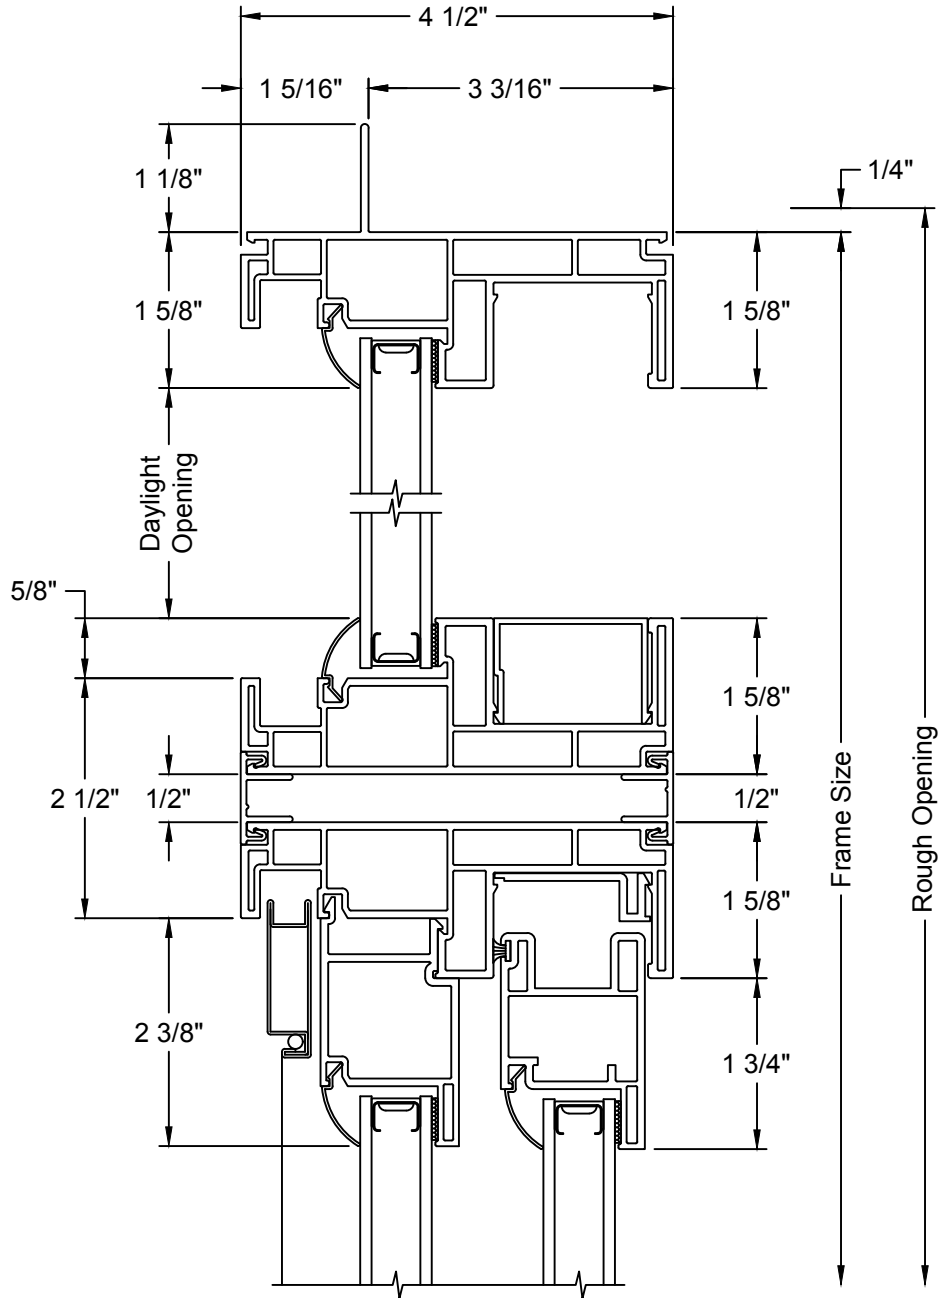

---

Standard

Prairie Frame

Prairie Glass

Colonial Top Down

CLEAR OPENING LAYOUT

CLEAR OPENING FORMULAS		
Door Type	Clear Opening Width	Clear Opening Height
2 Panel PG20/35	(Frame Width / 2) - 5 11/16"	Frame Height - 3 1/4"
2 Panel PG20/35 ADA	(Frame Width / 2) - 3 21/32"	Frame Height - 3 1/4"
2 Panel PG20/35 Painted or PG50	(Frame Width / 2) - 5 11/16"	Frame Height - 3 15/32"
2 Panel PG20/35 Painted ADA or PG50 ADA	(Frame Width / 2) - 3 21/32"	Frame Height - 3 15/32"
3 Panel	(Frame Width / 3) - 4 5/8"	Frame Height - 3 5/16"

Note: 32" Minimum Egress Requires An ADA Handle Set, Bumper Removed, And Interlock Stile Moved .5"

STANDARD - VERTICAL SECTION

STANDARD - HORIZONTAL SECTION

FLUSH FIN - VERTICAL SECTION

FLUSH FIN - HORIZONTAL SECTION

SIDELITE - VERTICAL SECTION

SIDELITE - HORIZONTAL SECTION

TRANSOM - VERTICAL SECTION

TRANSOM - HORIZONTAL SECTION

MULLION TRANSOM - VERTICAL SECTION

3 WIDE - FIXED / OPERATING / FIXED (OXO) - HORIZONTAL SECTION

3 WIDE - FIXED / FIXED / OPERATING (OOX / XOO) - HORIZONTAL SECTION