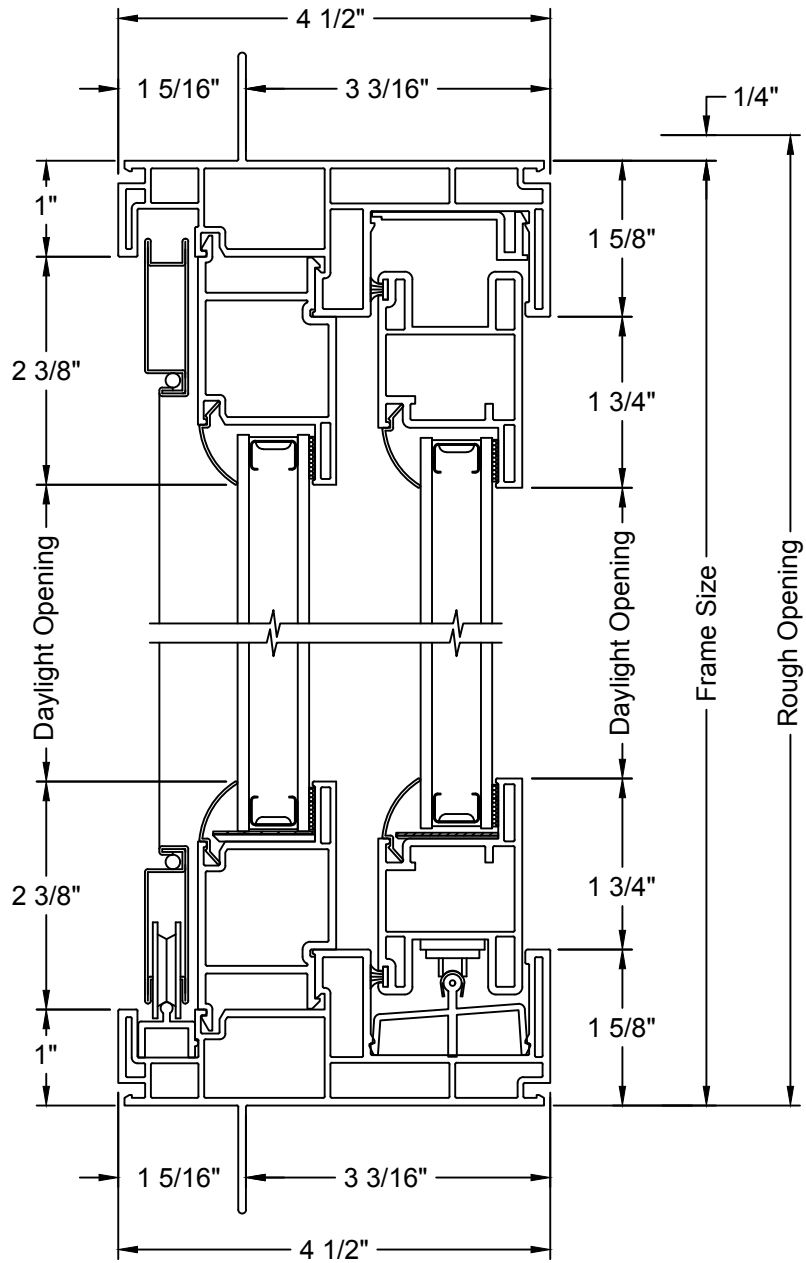

TABLE OF CONTENTS

---

**Options**

Divided Lite Options .....	2
Grille Patterns .....	3
Clear Opening Layout .....	4

**Section Details**

Standard:	
Vertical Section .....	5
Horizontal Section .....	6
Flush Fin:	
Vertical Section .....	7
Horizontal Section .....	8
Sidelite:	
Vertical Section .....	9
Horizontal Section .....	10
Transom:	
Vertical Section .....	11
Horizontal Section .....	12
Mullion Transom - Vertical Section .....	13
3 Wide:	
Fixed / Operating / Fixed (OXO) - Horizontal Section .....	14
Fixed / Fixed / Operating (OOX / XOO) - Horizontal Section .....	15

---

Standard

Prairie Frame

Prairie Glass

Colonial Top Down

CLEAR OPENING LAYOUT

CLEAR OPENING FORMULAS		
Door Type	Clear Opening Width	Clear Opening Height
2 Panel PG20/35	(Frame Width / 2) - 5 11/16"	Frame Height - 3 1/4"
2 Panel PG20/35 ADA	(Frame Width / 2) - 3 21/32"	Frame Height - 3 1/4"
2 Panel PG20/35 Painted or PG50	(Frame Width / 2) - 5 11/16"	Frame Height - 3 15/32"
2 Panel PG20/35 Painted ADA or PG50 ADA	(Frame Width / 2) - 3 21/32"	Frame Height - 3 15/32"
3 Panel	(Frame Width / 3) - 4 5/8"	Frame Height - 3 5/16"

Note: 32" Minimum Egress Requires An ADA Handle Set, Bumper Removed, And Interlock Stile Moved .5"

STANDARD - VERTICAL SECTION

STANDARD - HORIZONTAL SECTION

FLUSH FIN - VERTICAL SECTION

FLUSH FIN - HORIZONTAL SECTION

SIDELITE - VERTICAL SECTION

SIDELITE - HORIZONTAL SECTION

TRANSOM - VERTICAL SECTION

TRANSOM - HORIZONTAL SECTION

MULLION TRANSOM - VERTICAL SECTION

3 WIDE - FIXED / OPERATING / FIXED (OXO) - HORIZONTAL SECTION