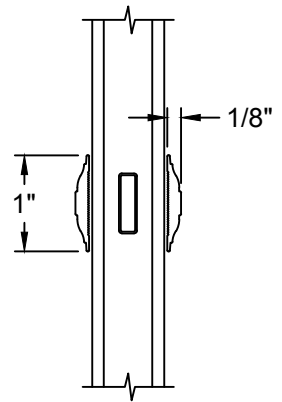

TABLE OF CONTENTS

---

**Options**

Divided Lite Options .....	2
Grille Patterns .....	3
Clear Opening Layout .....	4

**Section Details**

Standard:	
Vertical Section .....	5
Horizontal Section .....	6
Flush Fin:	
Vertical Section .....	7
Horizontal Section .....	8
Sidelite:	
Vertical Section .....	9
Horizontal Section .....	10
Transom:	
Vertical Section .....	11
Horizontal Section .....	12
Mullion Transom - Vertical Section .....	13
3 Wide:	
Fixed / Operating / Fixed (OXO) - Horizontal Section .....	14
Fixed / Fixed / Operating (OOX / XOO) - Horizontal Section .....	15

DIVIDED LITE OPTIONS

7/8" Low Profile  
Contour SDL

1" Raised Slim SDL

1" Raised Slim SDL  
w/ Shadowbar

5/8" Flat GBG

7/8" Flat GBG

5/8" Contour GBG

GRILLE PATTERNS

---

Standard

Prairie Frame

Prairie Glass

Colonial Top Down

CLEAR OPENING LAYOUT

CLEAR OPENING FORMULAS		
Door Type	Clear Opening Width	Clear Opening Height
2 Panel PG20/35	(Frame Width / 2) - 5 11/16"	Frame Height - 3 1/4"
2 Panel PG20/35 ADA	(Frame Width / 2) - 3 21/32"	Frame Height - 3 1/4"
2 Panel PG20/35 Painted or PG50	(Frame Width / 2) - 5 11/16"	Frame Height - 3 15/32"
2 Panel PG20/35 Painted ADA or PG50 ADA	(Frame Width / 2) - 3 21/32"	Frame Height - 3 15/32"
3 Panel	(Frame Width / 3) - 4 5/8"	Frame Height - 3 5/16"

Note: 32" Minimum Egress Requires An ADA Handle Set, Bumper Removed, And Interlock Stile Moved .5"

STANDARD - VERTICAL SECTION

STANDARD - HORIZONTAL SECTION

FLUSH FIN - VERTICAL SECTION

FLUSH FIN - HORIZONTAL SECTION