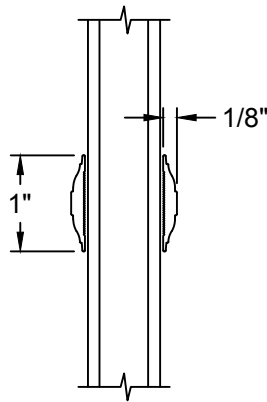

TABLE OF CONTENTS

---

**Options**

Divided Lite Options .....	2
Grille Patterns .....	3
Clear Opening Layout .....	4

**Section Details**

Standard:	
Vertical Section .....	5
Horizontal Section .....	6
Flush Fin:	
Vertical Section .....	7
Horizontal Section .....	8
Sidelite:	
Vertical Section .....	9
Horizontal Section .....	10
Transom:	
Vertical Section .....	11
Horizontal Section .....	12
Mullion Transom - Vertical Section .....	13
3 Wide:	
Fixed / Operating / Fixed (OXO) - Horizontal Section .....	14
Fixed / Fixed / Operating (OOX / XOO) - Horizontal Section .....	15

DIVIDED LITE OPTIONS

7/8" Low Profile  
Contour SDL

1" Raised Slim SDL

1" Raised Slim SDL  
w/ Shadowbar

5/8" Flat GBG

7/8" Flat GBG

5/8" Contour GBG

GRILLE PATTERNS

---

Standard

Prairie Frame

Prairie Glass

Colonial Top Down

CLEAR OPENING LAYOUT

CLEAR OPENING FORMULAS		
Door Type	Clear Opening Width	Clear Opening Height
2 Panel PG20/35	(Frame Width / 2) - 5 11/16"	Frame Height - 3 1/4"
2 Panel PG20/35 ADA	(Frame Width / 2) - 3 21/32"	Frame Height - 3 1/4"
2 Panel PG20/35 Painted or PG50	(Frame Width / 2) - 5 11/16"	Frame Height - 3 15/32"
2 Panel PG20/35 Painted ADA or PG50 ADA	(Frame Width / 2) - 3 21/32"	Frame Height - 3 15/32"
3 Panel	(Frame Width / 3) - 4 5/8"	Frame Height - 3 5/16"

Note: 32" Minimum Egress Requires An ADA Handle Set, Bumper Removed, And Interlock Stile Moved .5"

STANDARD - VERTICAL SECTION

STANDARD - HORIZONTAL SECTION

FLUSH FIN - VERTICAL SECTION

FLUSH FIN - HORIZONTAL SECTION