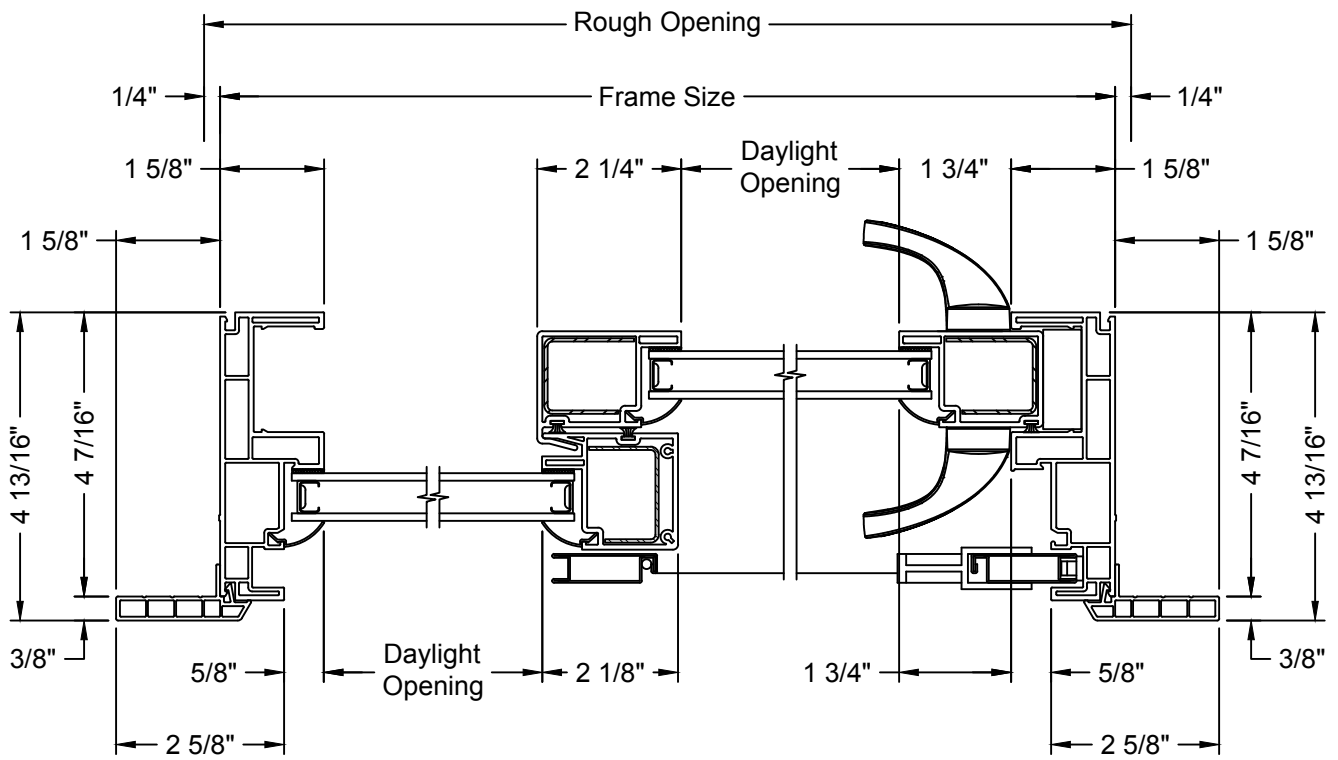

---

Standard

Prairie Frame

Prairie Glass

Colonial Top Down

CLEAR OPENING LAYOUT

CLEAR OPENING FORMULAS		
Door Type	Clear Opening Width	Clear Opening Height
2 Panel PG20/35	(Frame Width / 2) - 5 11/16"	Frame Height - 3 1/4"
2 Panel PG20/35 ADA	(Frame Width / 2) - 3 21/32"	Frame Height - 3 1/4"
2 Panel PG20/35 Painted or PG50	(Frame Width / 2) - 5 11/16"	Frame Height - 3 15/32"
2 Panel PG20/35 Painted ADA or PG50 ADA	(Frame Width / 2) - 3 21/32"	Frame Height - 3 15/32"
3 Panel	(Frame Width / 3) - 4 5/8"	Frame Height - 3 5/16"

Note: 32" Minimum Egress Requires An ADA Handle Set, Bumper Removed, And Interlock Stile Moved .5"

STANDARD - VERTICAL SECTION

STANDARD - HORIZONTAL SECTION

FLUSH FIN - VERTICAL SECTION

FLUSH FIN - HORIZONTAL SECTION

SIDELITE - VERTICAL SECTION

SIDELITE - HORIZONTAL SECTION

TRANSOM - VERTICAL SECTION

TRANSOM - HORIZONTAL SECTION

MULLION TRANSOM - VERTICAL SECTION

3 WIDE - FIXED / OPERATING / FIXED (OXO) - HORIZONTAL SECTION

3 WIDE - FIXED / FIXED / OPERATING (OOX / XOO) - HORIZONTAL SECTION