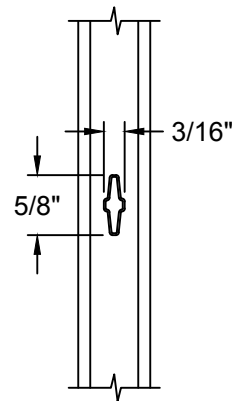

DIVIDED LITE OPTIONS

7/8" Low Profile  
Contour SDL

1" Raised Slim SDL

1" Raised Slim SDL  
w/ Shadowbar

5/8" Flat GBG

7/8" Flat GBG

5/8" Contour GBG

GRILLE PATTERNS

---

Standard

Prairie Frame

Prairie Glass

Colonial Top Down

CLEAR OPENING LAYOUT

CLEAR OPENING FORMULAS		
Door Type	Clear Opening Width	Clear Opening Height
2 Panel PG20/35	(Frame Width / 2) - 5 11/16"	Frame Height - 3 1/4"
2 Panel PG20/35 ADA	(Frame Width / 2) - 3 21/32"	Frame Height - 3 1/4"
2 Panel PG20/35 Painted or PG50	(Frame Width / 2) - 5 11/16"	Frame Height - 3 15/32"
2 Panel PG20/35 Painted ADA or PG50 ADA	(Frame Width / 2) - 3 21/32"	Frame Height - 3 15/32"
3 Panel	(Frame Width / 3) - 4 5/8"	Frame Height - 3 5/16"

Note: 32" Minimum Egress Requires An ADA Handle Set, Bumper Removed, And Interlock Stile Moved .5"

STANDARD - VERTICAL SECTION

STANDARD - HORIZONTAL SECTION

FLUSH FIN - VERTICAL SECTION

FLUSH FIN - HORIZONTAL SECTION

SIDELITE - VERTICAL SECTION

SIDELITE - HORIZONTAL SECTION

TRANSOM - VERTICAL SECTION

TRANSOM - HORIZONTAL SECTION

MULLION TRANSOM - VERTICAL SECTION

3 WIDE - FIXED / OPERATING / FIXED (OXO) - HORIZONTAL SECTION