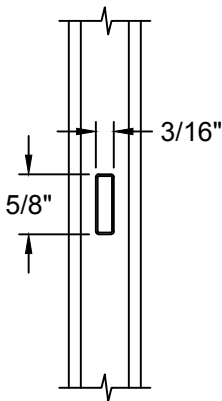

DIVIDED LITE OPTIONS

7/8" Low Profile  
Contour SDL

1" Raised Slim SDL

1" Raised Slim SDL  
w/ Shadowbar

5/8" Flat GBG

7/8" Flat GBG

5/8" Contour GBG

GRILLE PATTERNS

---

Standard

Prairie Frame

Prairie Glass

Colonial Top Down

CLEAR OPENING LAYOUT

CLEAR OPENING FORMULAS		
Door Type	Clear Opening Width	Clear Opening Height
2 Panel PG20/35	(Frame Width / 2) - 5 11/16"	Frame Height - 3 1/4"
2 Panel PG20/35 ADA	(Frame Width / 2) - 3 21/32"	Frame Height - 3 1/4"
2 Panel PG20/35 Painted or PG50	(Frame Width / 2) - 5 11/16"	Frame Height - 3 15/32"
2 Panel PG20/35 Painted ADA or PG50 ADA	(Frame Width / 2) - 3 21/32"	Frame Height - 3 15/32"
3 Panel	(Frame Width / 3) - 4 5/8"	Frame Height - 3 5/16"

Note: 32" Minimum Egress Requires An ADA Handle Set, Bumper Removed, And Interlock Stile Moved .5"

STANDARD - VERTICAL SECTION

STANDARD - HORIZONTAL SECTION

FLUSH FIN - VERTICAL SECTION

FLUSH FIN - HORIZONTAL SECTION

SIDELITE - VERTICAL SECTION

SIDELITE - HORIZONTAL SECTION

TRANSOM - VERTICAL SECTION

TRANSOM - HORIZONTAL SECTION

MULLION TRANSOM - VERTICAL SECTION

3 WIDE - FIXED / OPERATING / FIXED (OXO) - HORIZONTAL SECTION