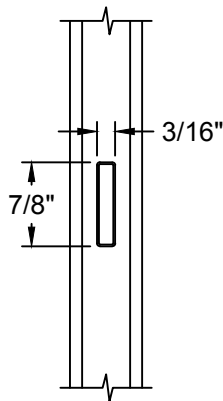

DIVIDED LITE OPTIONS

7/8" Low Profile  
Contour SDL

1" Raised Slim SDL

1" Raised Slim SDL  
w/ Shadowbar

5/8" Flat GBG

7/8" Flat GBG

5/8" Contour GBG

GRILLE PATTERNS

---

Standard

Prairie Frame

Prairie Glass

Colonial Top Down

CLEAR OPENING LAYOUT

CLEAR OPENING FORMULAS		
Door Type	Clear Opening Width	Clear Opening Height
2 Panel PG20/35	(Frame Width / 2) - 5 11/16"	Frame Height - 3 1/4"
2 Panel PG20/35 ADA	(Frame Width / 2) - 3 21/32"	Frame Height - 3 1/4"
2 Panel PG20/35 Painted or PG50	(Frame Width / 2) - 5 11/16"	Frame Height - 3 15/32"
2 Panel PG20/35 Painted ADA or PG50 ADA	(Frame Width / 2) - 3 21/32"	Frame Height - 3 15/32"
3 Panel	(Frame Width / 3) - 4 5/8"	Frame Height - 3 5/16"

Note: 32" Minimum Egress Requires An ADA Handle Set, Bumper Removed, And Interlock Stile Moved .5"

STANDARD - VERTICAL SECTION

STANDARD - HORIZONTAL SECTION

FLUSH FIN - VERTICAL SECTION

FLUSH FIN - HORIZONTAL SECTION

SIDELITE - VERTICAL SECTION

SIDELITE - HORIZONTAL SECTION

TRANSOM - VERTICAL SECTION

TRANSOM - HORIZONTAL SECTION

MULLION TRANSOM - VERTICAL SECTION

3 WIDE - FIXED / OPERATING / FIXED (OXO) - HORIZONTAL SECTION