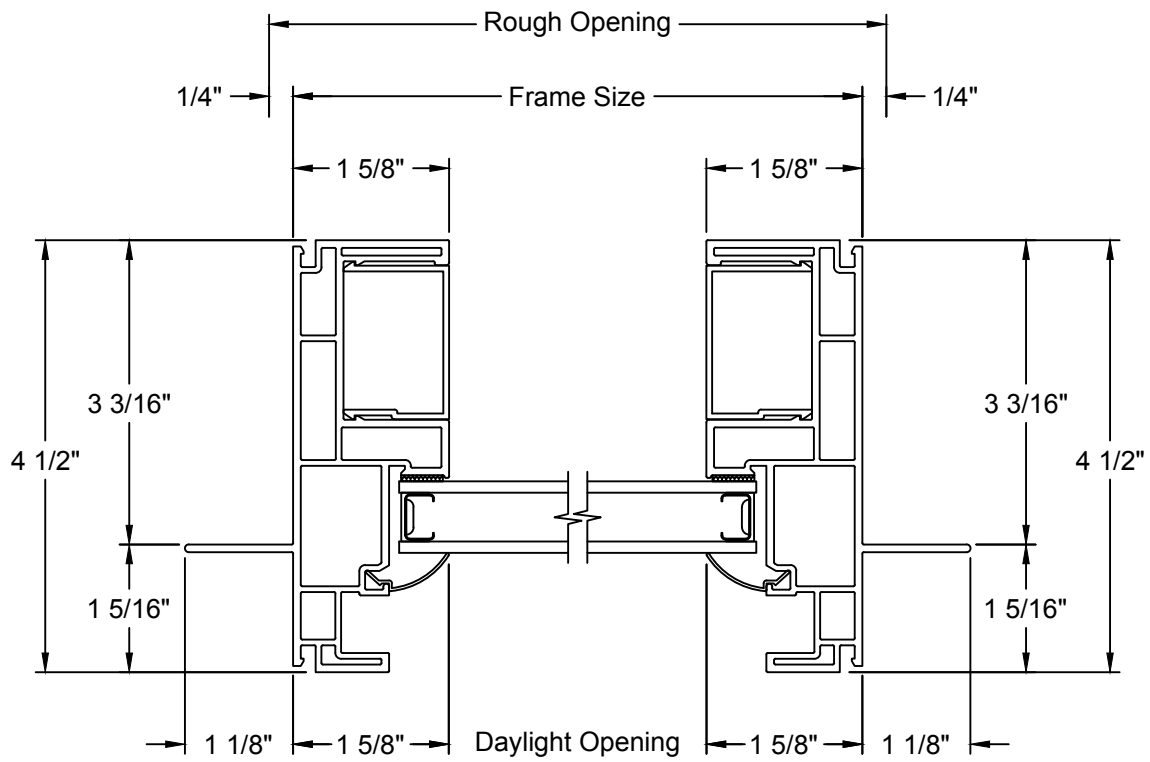

---

Standard

Prairie Frame

Prairie Glass

Colonial Top Down

CLEAR OPENING LAYOUT

CLEAR OPENING FORMULAS		
Door Type	Clear Opening Width	Clear Opening Height
2 Panel PG20/35	(Frame Width / 2) - 5 11/16"	Frame Height - 3 1/4"
2 Panel PG20/35 ADA	(Frame Width / 2) - 3 21/32"	Frame Height - 3 1/4"
2 Panel PG20/35 Painted or PG50	(Frame Width / 2) - 5 11/16"	Frame Height - 3 15/32"
2 Panel PG20/35 Painted ADA or PG50 ADA	(Frame Width / 2) - 3 21/32"	Frame Height - 3 15/32"
3 Panel	(Frame Width / 3) - 4 5/8"	Frame Height - 3 5/16"

Note: 32" Minimum Egress Requires An ADA Handle Set, Bumper Removed, And Interlock Stile Moved .5"

STANDARD - VERTICAL SECTION

STANDARD - HORIZONTAL SECTION

FLUSH FIN - VERTICAL SECTION

FLUSH FIN - HORIZONTAL SECTION

SIDELITE - VERTICAL SECTION

SIDELITE - HORIZONTAL SECTION

TRANSOM - VERTICAL SECTION

TRANSOM - HORIZONTAL SECTION

MULLION TRANSOM - VERTICAL SECTION

3 WIDE - FIXED / OPERATING / FIXED (OXO) - HORIZONTAL SECTION

3 WIDE - FIXED / FIXED / OPERATING (OOX / XOO) - HORIZONTAL SECTION