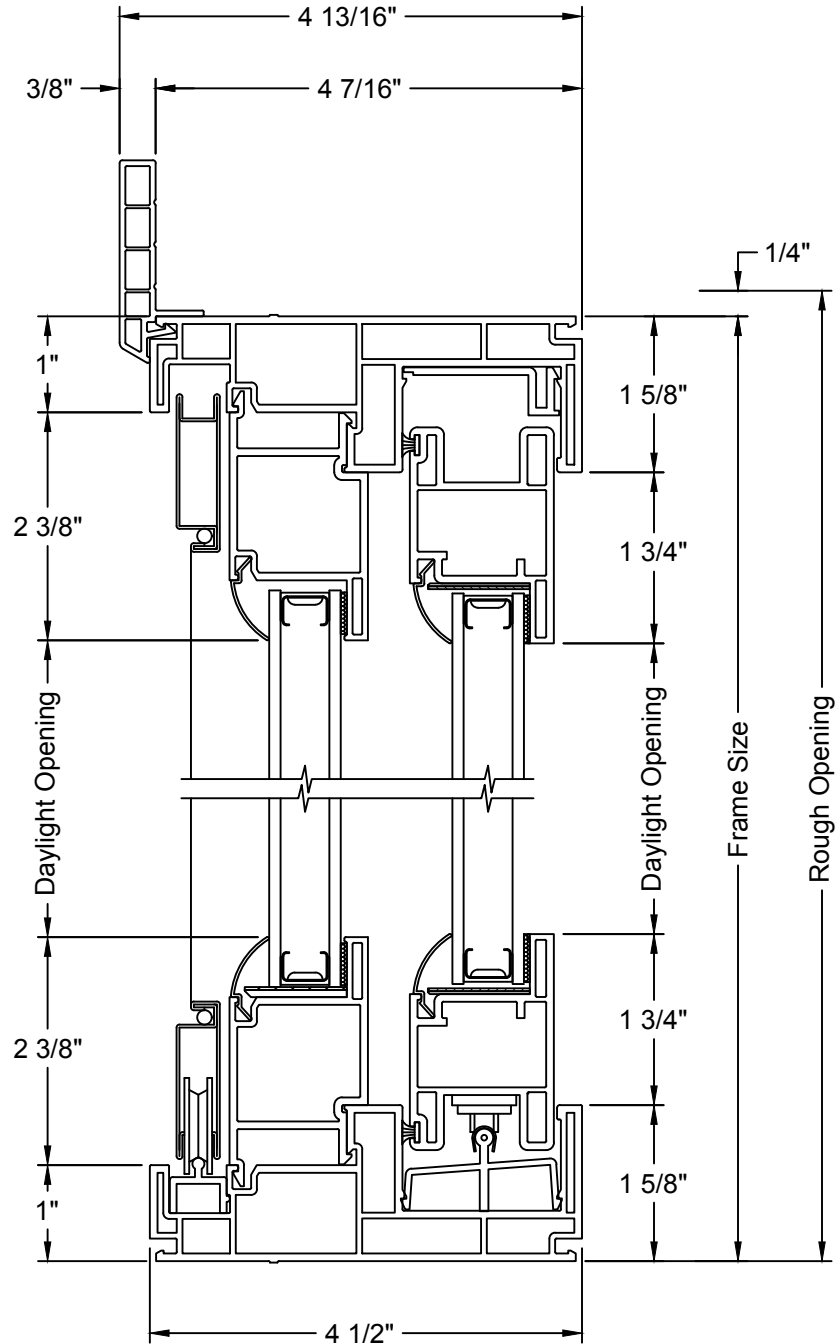

TABLE OF CONTENTS

---

**Options**

Divided Lite Options .....	2
Grille Patterns .....	3
Clear Opening Layout .....	4

**Section Details**

Standard:	
Vertical Section .....	5
Horizontal Section .....	6
Flush Fin:	
Vertical Section .....	7
Horizontal Section .....	8
Sidelite:	
Vertical Section .....	9
Horizontal Section .....	10
Transom:	
Vertical Section .....	11
Horizontal Section .....	12
Mullion Transom - Vertical Section .....	13
3 Wide:	
Fixed / Operating / Fixed (OXO) - Horizontal Section .....	14
Fixed / Fixed / Operating (OOX / XOO) - Horizontal Section .....	15

---

Standard

Prairie Frame

Prairie Glass

Colonial Top Down

CLEAR OPENING LAYOUT

CLEAR OPENING FORMULAS		
Door Type	Clear Opening Width	Clear Opening Height
2 Panel PG20/35	(Frame Width / 2) - 5 11/16"	Frame Height - 3 1/4"
2 Panel PG20/35 ADA	(Frame Width / 2) - 3 21/32"	Frame Height - 3 1/4"
2 Panel PG20/35 Painted or PG50	(Frame Width / 2) - 5 11/16"	Frame Height - 3 15/32"
2 Panel PG20/35 Painted ADA or PG50 ADA	(Frame Width / 2) - 3 21/32"	Frame Height - 3 15/32"
3 Panel	(Frame Width / 3) - 4 5/8"	Frame Height - 3 5/16"

Note: 32" Minimum Egress Requires An ADA Handle Set, Bumper Removed, And Interlock Stile Moved .5"

STANDARD - VERTICAL SECTION

STANDARD - HORIZONTAL SECTION

FLUSH FIN - VERTICAL SECTION

FLUSH FIN - HORIZONTAL SECTION

SIDELITE - VERTICAL SECTION

SIDELITE - HORIZONTAL SECTION

TRANSOM - VERTICAL SECTION

TRANSOM - HORIZONTAL SECTION

MULLION TRANSOM - VERTICAL SECTION

3 WIDE - FIXED / OPERATING / FIXED (OXO) - HORIZONTAL SECTION