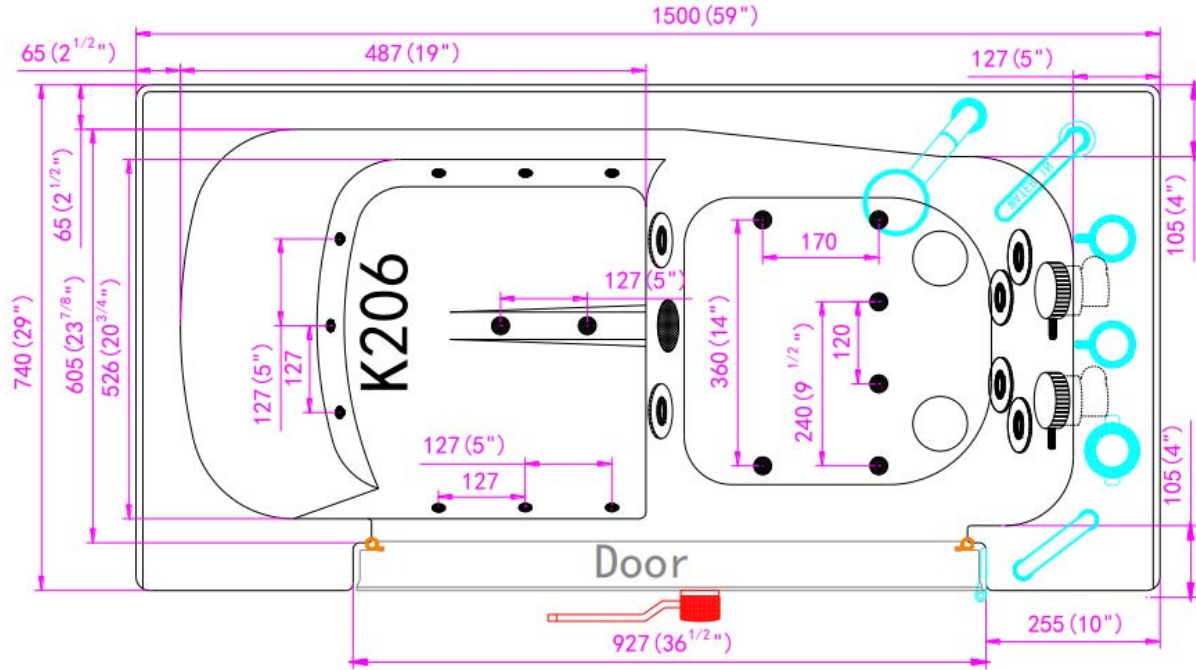

Transfer 60 Microbubble Massage Walk In Bathtub (Wheelchair Accessible)

Disclaimer:
In an effort to continually improve our product, specifications and configurations are subject to change without notice. Before ordering or installing, consider future access to essential equipment.