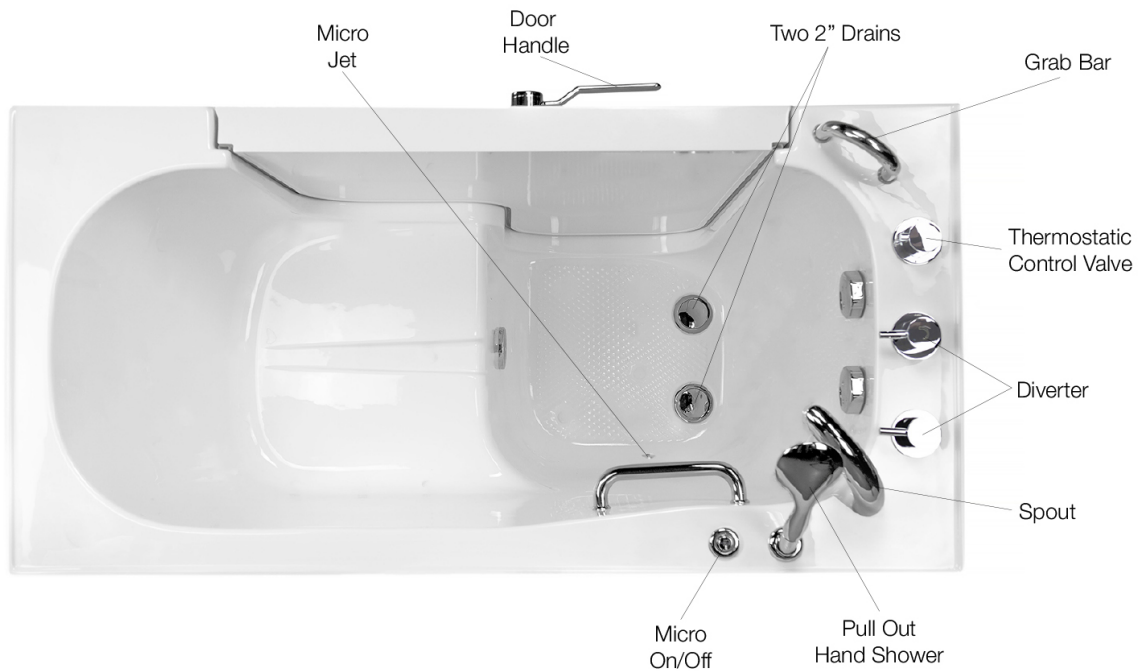

# Transfer 60 Microbubble Massage Walk In Bathtub (Wheelchair Accessible)

OLA3060M-L Left Drain

OLA3060M-R Right Drain

Actual Size: 30'' W x 60'' L x 42'' H  
 Shipping Size: 32'' W x 62'' L x 50'' H  
 Shipping Weight: 300lbs.  
 Net Weight: 220lbs.  
 Water Capacity: 95 gal. US (unoccupied)  
                           55-75 gal. US (occupied)  
 Approx. Drain Time: +/- 2 minutes (unoccupied bathtub)  
 at ideal home plumbing conditions  
 Approx. Fill Time: 14 gallons per minute  
 based on in-house water pressure  
 (Disclaimer: Drainage time depends on house drain conditions.)

**Options:**

- Left or Right Hinged Door

**Included Features:**

1. Acrylic Tub Shell:
  - High quality acrylic
  - Excellent color uniformity
  - High Gloss White Finish
  - Fiberglass Reinforced
2. Low threshold step in 7''
3. Stainless Steel Frame with Adjustable Leveling Legs
4. Seat: 22'' W x 19'' H x 19'' L
5. One (1) front and one (1) end removable access panels
6. Wall and deck mounted stainless steel safety grab bar in plated chrome finish
7. LED multiple color chromatherapy light (.04AMP)
8. Aromatherapy
9. L-shaped door for wheelchair accessible
10. MicroBubble Therapy System (10AMP 1,200W)
  - 1HP Pump
  - Pressure Vessel
  - Air Switch and one (1) jet
  - Agitator Valve
11. Five-Piece Fast Fill Huntington Brass Roman Faucet Set (Chrome Finish)
  - 18 GPM (Average) @ 60 PS
  - Pull out, hand held, chrome plated shower with 5 ft. retractable stainless steel braided hose

**Plumbing:**

- Two (2) x 5' long stainless steel braided water supply lines with 3/4'' IPS connectors
- Two (2) x 2'' floor drains
- Two (2) PVC 2'' drain elbows

**Electrical:**

Electrical requirement is one dedicated 120 V electrical line with a 20AMP GFCI standard three prong outlet

# Transfer 60 Microbubble Massage Walk In Bathtub (Wheelchair Accessible)