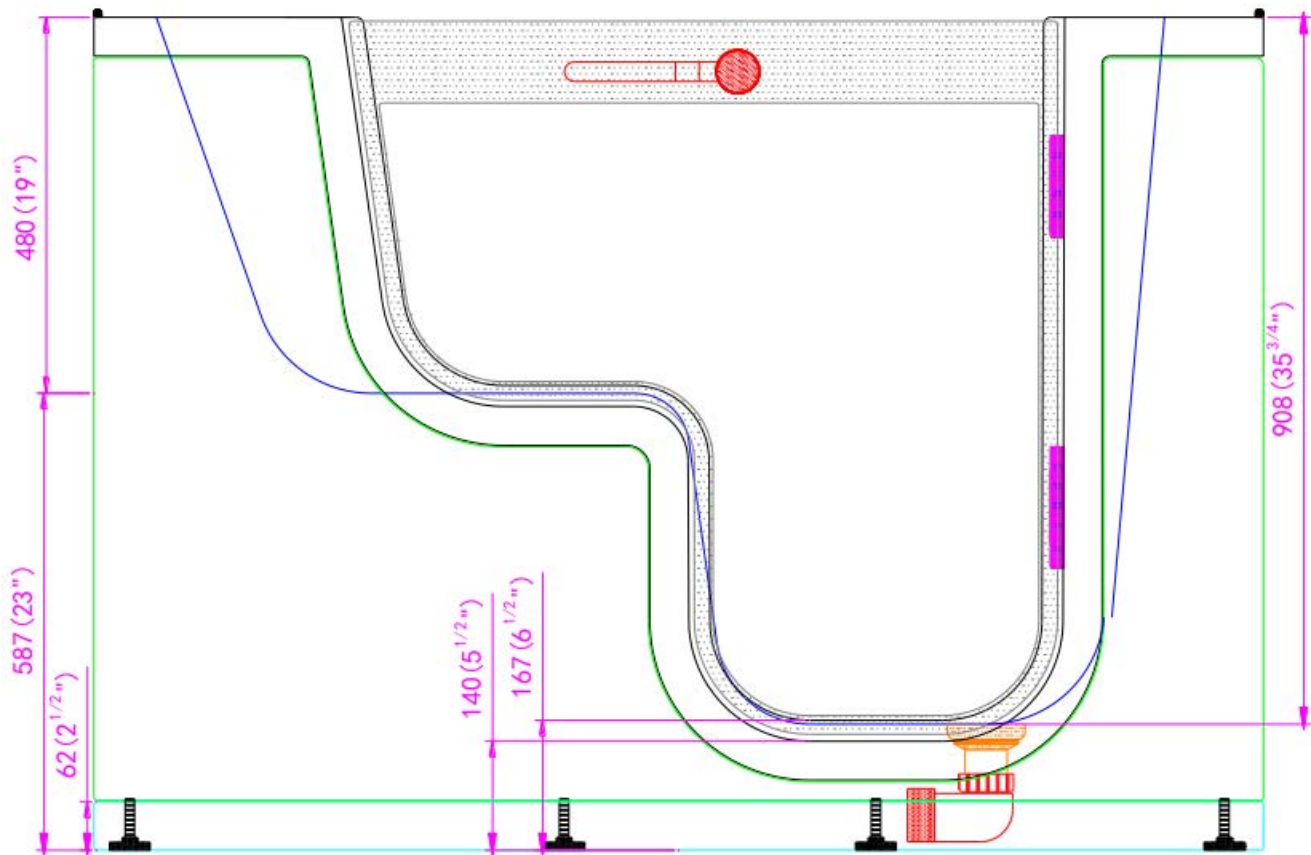

Transfer 60 Microbubble Massage Walk In Bathtub (Wheelchair Accessible)

Disclaimer:

In an effort to continually improve our product, specifications and configurations are subject to change without notice. Before ordering or installing, consider future access to essential equipment.