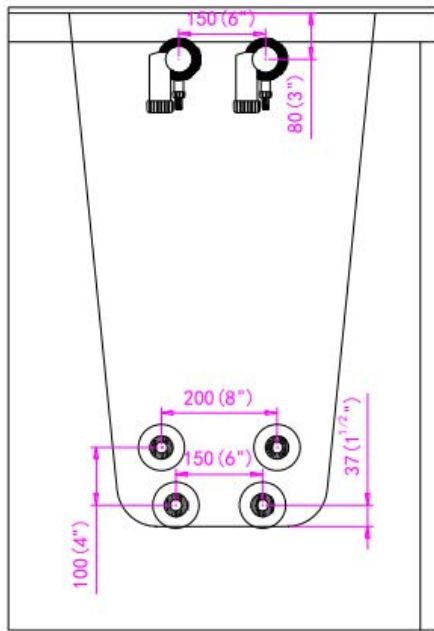

Transfer 60 Microbubble Massage Walk In Bathtub (Wheelchair Accessible)

Disclaimer:
In an effort to continually improve our product, specifications and configurations are subject to change without notice. Before ordering or installing, consider future access to essential equipment.