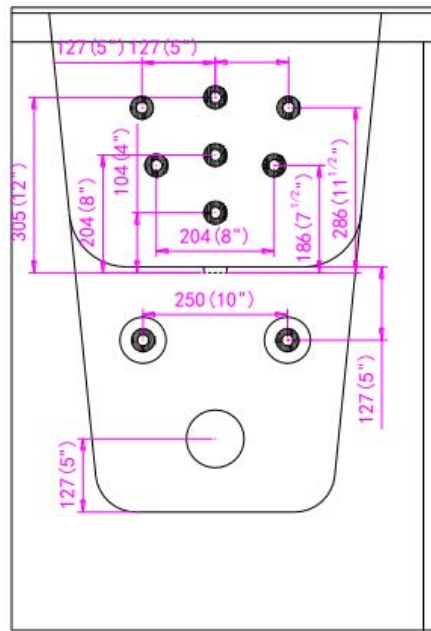

Transfer 60 Microbubble Massage Walk In Bathtub (Wheelchair Accessible)

Disclaimer:
In an effort to continually improve our product, specifications and configurations are subject to change without notice. Before ordering or installing, consider future access to essential equipment.