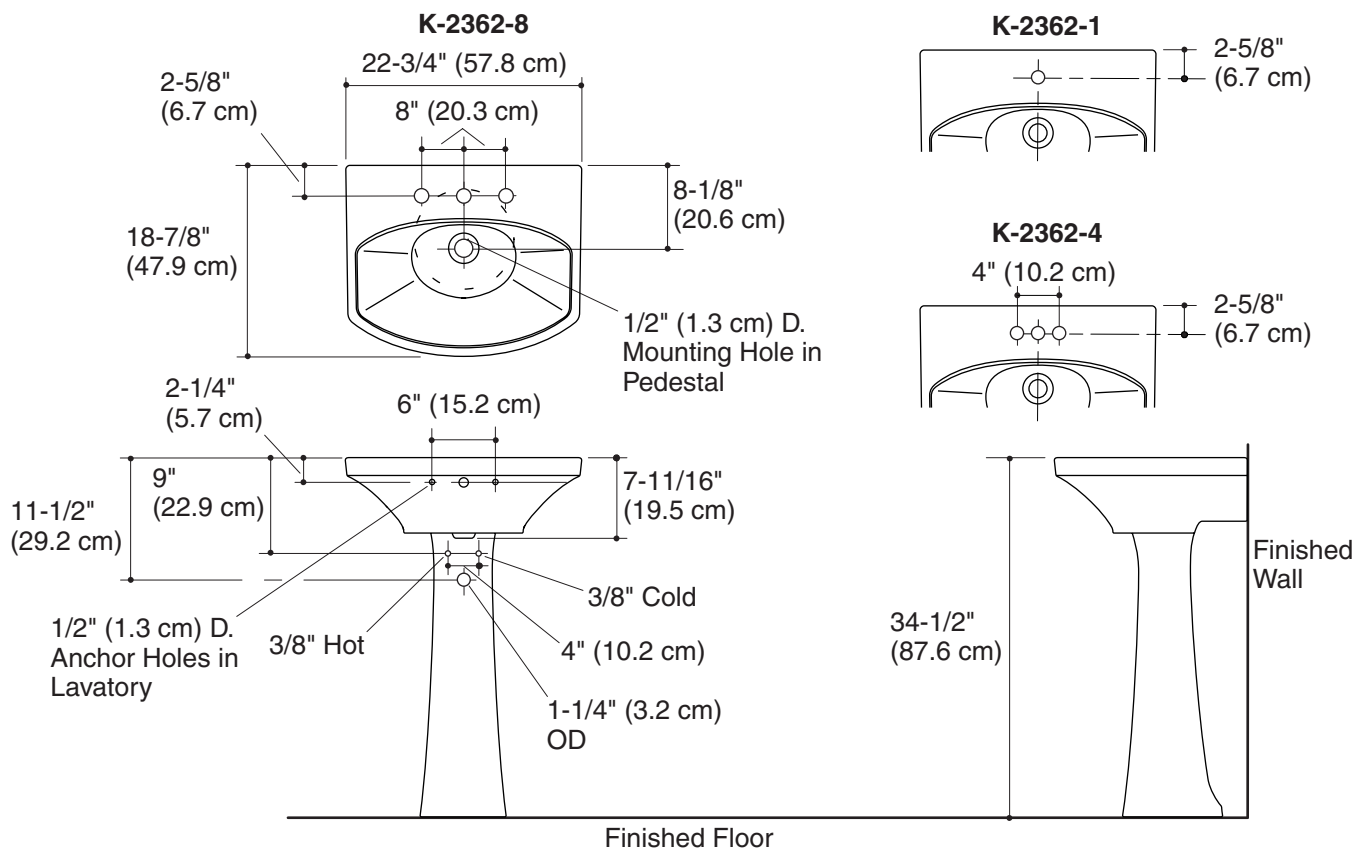

CIMARRON®

Technical Information

Fixture*:	
Basin area	21" (53.3 cm) x 12-3/4" (32.4 cm)
Water depth	3-5/8" (9.2 cm)
Drain hole	1-1/4" (3.2 cm) D.
*Approximate measurements for comparison only.	

Holes	K-2362-1	K-2362-4	K-2362-8
Spout	1-3/8" (3.5 cm) D.	1-1/4" (3.2 cm) D.	1-3/8" (3.5 cm) D.
Faucet		1-1/4" (3.2 cm) D.	1-3/8" (3.5 cm) D.

Included components:

Lavatory basin, 8" (20.3 cm) centers	K-2363-8
Lavatory basin, 4" (10.2 cm) centers	K-2363-4
Lavatory basin, single-hole	K-2363-1
Pedestal	K-2364
Pedestal accessory pack	1020611
Rubber pads	63069

Installation Notes

Install this product according to the installation guide.

Product Diagram