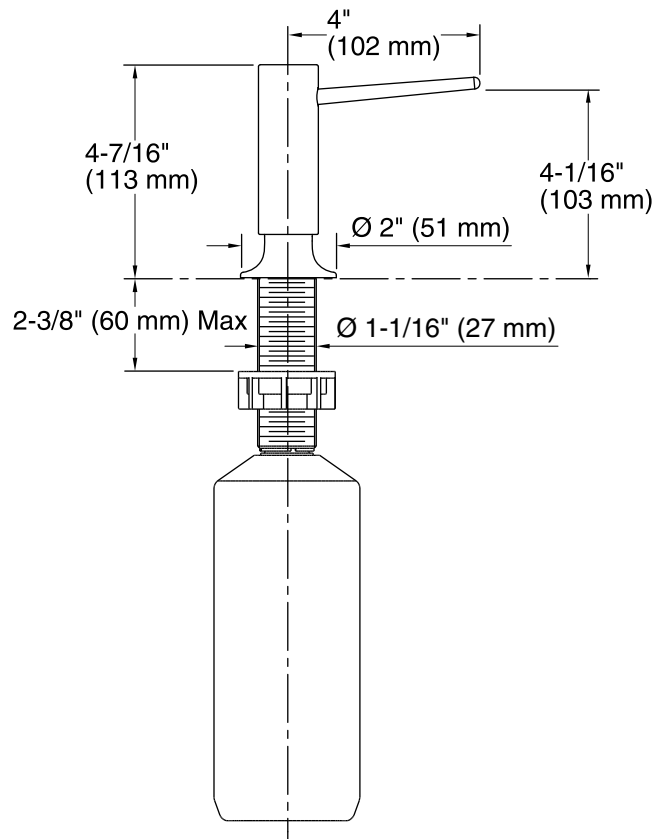

Features

- Brass construction.
- Intended for kitchen sink and bathroom lavatory installations.
- Refillable from above the counter.
- 16 fluid ounce (.5 L) capacity.

Codes/Standards

None Applicable

KOHLER® One-Year Limited Warranty

Technical Information

All product dimensions are nominal.

Notes

Install this product according to the installation guide.