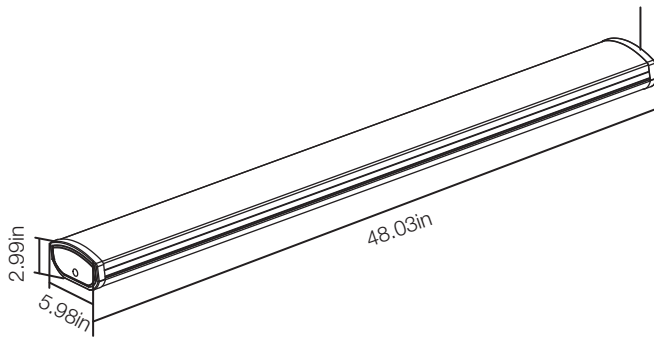

PRODUCT SPECIFICATIONS

4ft Wrap Light With Motion Sensor

54676141
SKU# 1001820743

SPECIFICATIONS

Model Number	54676141
SKU	1001820743
OSMID	207018074
Power	39.5 W
AC Voltage, Frequency	120V, 60 Hz
Color Temp (nom.)	4000K
Operation Temp	-4°F ~ 113°F
CRI	90
Lumen Output (min.)	3600 lm
Dimming	NO
Lifetime Rating	L70/50000Hrs
Efficacy	91.1 lm/watt

INCLUDED IN BOX

- Mounting Bracket (1)
- Gasket (1)
- Electrical Box Screw (2)
- Drywall Anchor/Screws (2EA)
- Double Wire Connector (1)
- Single Wire Connector (1)

PACKAGING

Weight (±0.5 lb)	4.11 lbs
Size (L x W x H) (±0.1 in)	48.03in x 5.98in x 2.99in
Box Dimensions	51.61in x 6.89in x 3.78in
Gross Weight	5.47 lbs
UPC	849489001708

APPLICATIONS

Suitable for damp locations

SURFACE MOUNT

4ft Wrap Light With Motion Sensor

54676141
SKU# 1001820743

ADVANTAGES

- Knockouts 7/8" (3)
- 50,000 Hours of Continuous Use
- 5 Year Warranty

DIRECT WIRE INSTALL