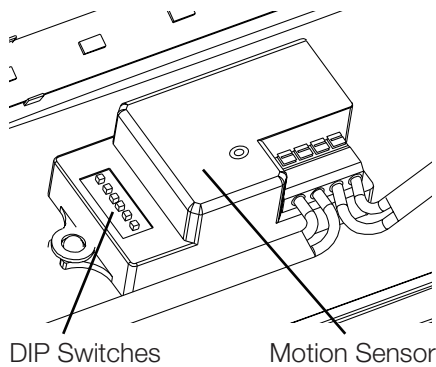

INCLUDED IN BOX

- Mounting Bracket (1)
- Gasket (1)
- Electrical Box Screw (2)
- Drywall Anchor/Screws (2EA)
- Double Wire Connector (1)
- Single Wire Connector (1)

PACKAGING

Weight (±0.5 lb)	4.11 lbs
Size (L x W x H) (±0.1 in)	48.03in x 5.98in x 2.99in
Box Dimensions	51.61in x 6.89in x 3.78in
Gross Weight	5.47 lbs
UPC	849489001708

APPLICATIONS

Suitable for damp locations

SURFACE MOUNT

4ft Wrap Light With Motion Sensor

54676141
SKU# 1001820743

ADVANTAGES

- Knockouts 7/8" (3)
- 50,000 Hours of Continuous Use
- 5 Year Warranty

DIRECT WIRE INSTALL

MOTION SENSOR SPECS

	Detection Area			Coverage By Install Height		
	DIP 1	DIP 2		10 ft. Ceiling	9 ft. Ceiling	8 ft. Ceiling
I	●	●	100%	40 ft. x 10 ft.	40 ft. x 9 ft.	39 ft. x 8 ft.
II	●	○	75%	36 ft. x 10 ft.	34 ft. x 9 ft.	33 ft. x 8 ft.
III	○	●	50%	26 ft. x 10 ft.	23 ft. x 9 ft.	23 ft. x 8 ft.
IV	○	○	10%	7 ft. x 10 ft.	7 ft. x 9 ft.	7 ft. x 8 ft.