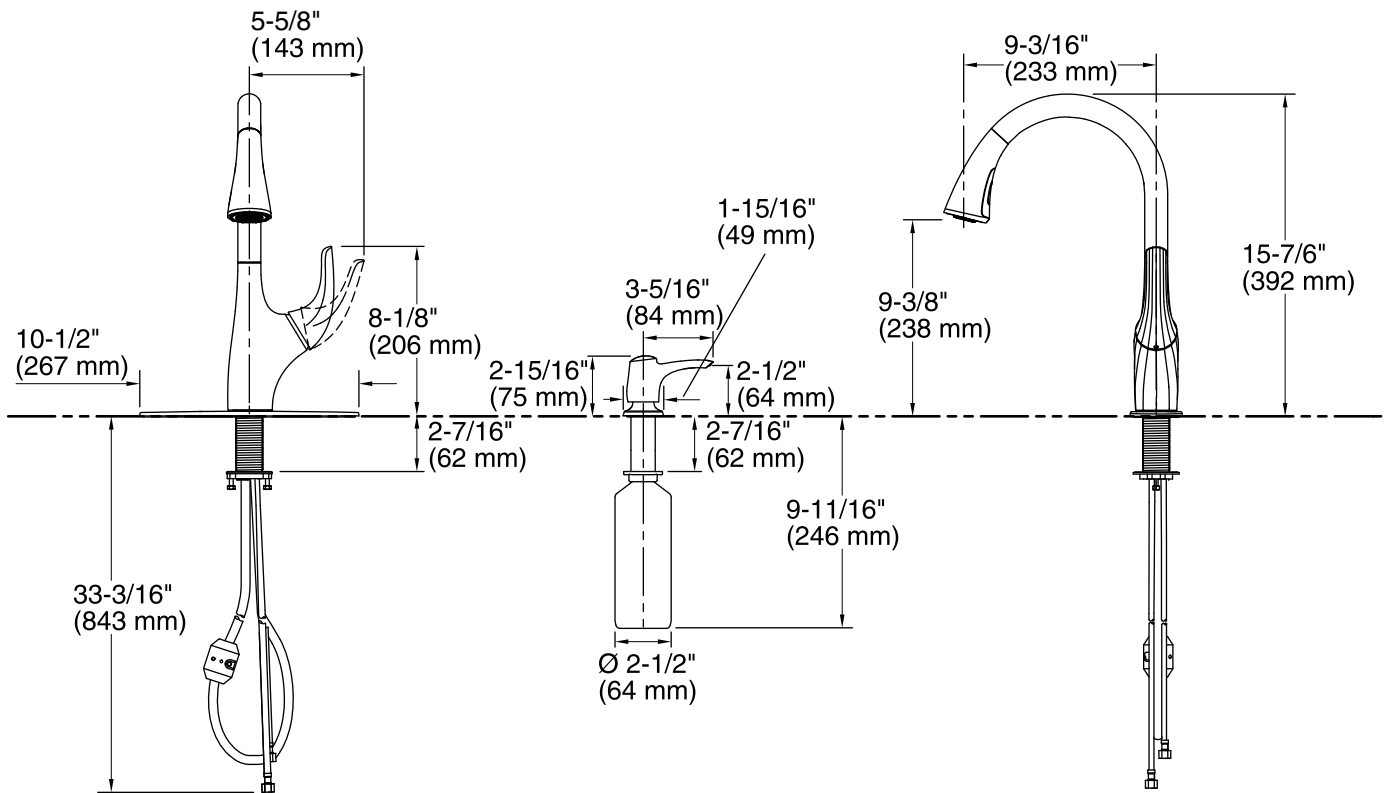

Technical Information

All product dimensions are nominal.

Spout:

Spout reach: 9-3/16" (234 mm)

Faucet:

Flow rate: 1.8 gal/min (6.8 l/min)

Pressure: 60 psi (4.1 bar)

Notes

Install this product according to the installation guide.

ADA, CSA B651 compliant when installed to the specific requirements of these regulations.